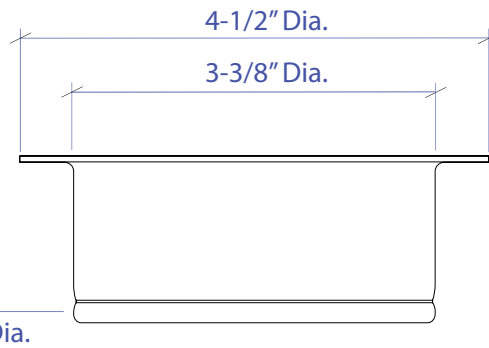

DISPOSAL COLLAR MDC-101RGSB

- FEATURES**
 Stainless Steel Construction
 Removable Stopper
- TECHNICAL INFORMATION**
 Intended for sink installation with 3-1/2" outlet
- FINISHES**
 Rose Gold PVD Satin Brushed stainless steel