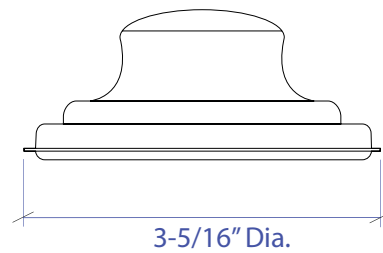

DISPOSAL COLLAR MDC-101RGSB

- FEATURES**
 Stainless Steel Construction
 Removable Stopper
- TECHNICAL INFORMATION**
 Intended for sink installation with 3-1/2" outlet
- FINISHES**
 Rose Gold PVD Satin Brushed stainless steel