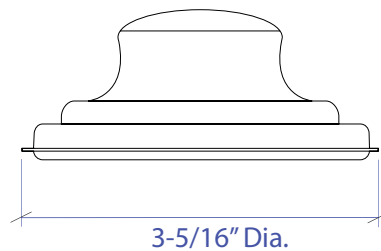

# DISPOSAL COLLAR MDC-101GPSB

- FEATURES**  
 Stainless Steel Construction  
 Removable Stopper
- TECHNICAL INFORMATION**  
 Intended for sink installation with 3-1/2" outlet
- FINISHES**  
 Graphite PVD Satin Brushed stainless steel