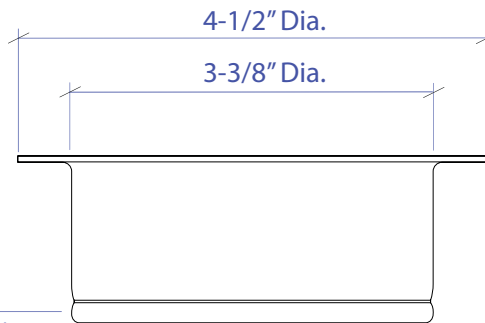

# DISPOSAL COLLAR MDC-101GPSB

- FEATURES**  
 Stainless Steel Construction  
 Removable Stopper
- TECHNICAL INFORMATION**  
 Intended for sink installation with 3-1/2" outlet
- FINISHES**  
 Graphite PVD Satin Brushed stainless steel