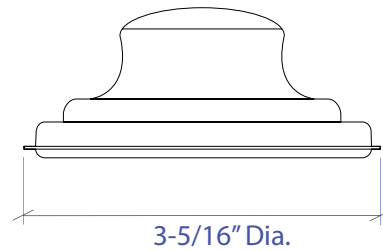

DISPOSAL COLLAR MDC-101GDSB

- FEATURES**
 Stainless Steel Construction
 Removable Stopper
- TECHNICAL INFORMATION**
 Intended for sink installation with 3-1/2" outlet
- FINISHES**
 Gold PVD Satin Brushed stainless steel