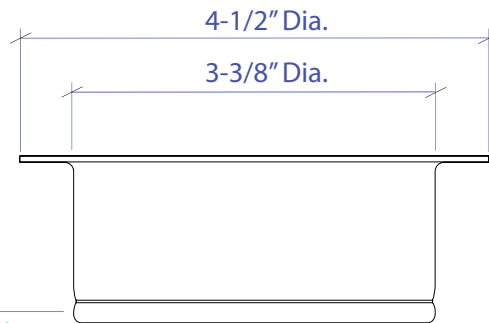

DISPOSAL COLLAR MDC-101GDSB

- FEATURES**
 Stainless Steel Construction
 Removable Stopper
- TECHNICAL INFORMATION**
 Intended for sink installation with 3-1/2" outlet
- FINISHES**
 Gold PVD Satin Brushed stainless steel