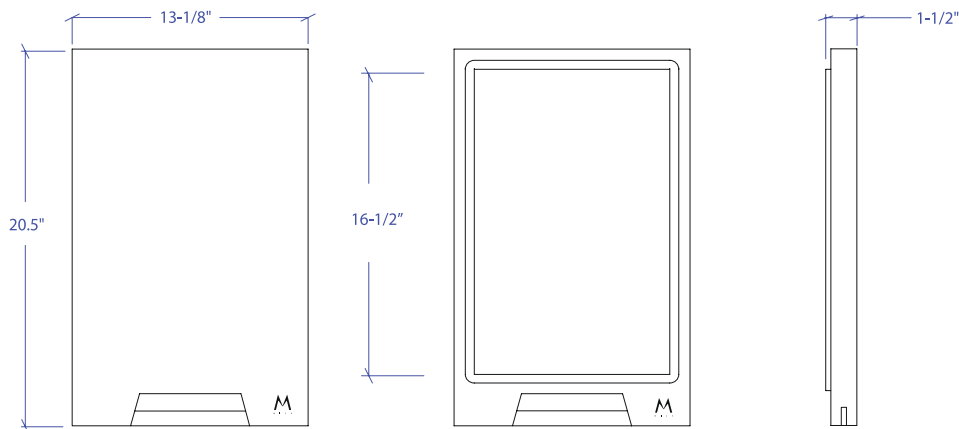

CUTTING BOARD MCB-651BB

- **FEATURES**
 1/4" Type 304 Stainless Steel
 1/2" Juice Groove
 Dual-Sided Function
- **TECHNICAL INFORMATION**
 16.5" Cutting Board
- **FINISHES**
 Satin Brushed Stainless Steel
 Natural Bamboo