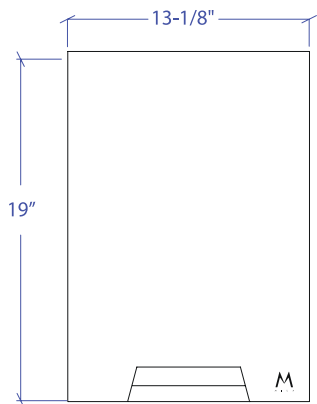

CUTTING BOARD MCB-501BB

- **FEATURES**
 1/4" Type 304 Stainless Steel
 1/2" Juice Groove
 Dual-Sided Function
- **TECHNICAL INFORMATION**
 15" Cutting Board
- **FINISHES**
 Satin Brushed Stainless Steel
 Natural Bamboo