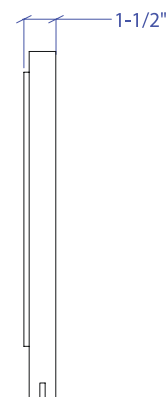

CUTTING BOARD MCB-501BB

- **FEATURES**
 1/4" Type 304 Stainless Steel
 1/2" Juice Groove
 Dual-Sided Function
- **TECHNICAL INFORMATION**
 15" Cutting Board
- **FINISHES**
 Satin Brushed Stainless Steel
 Natural Bamboo