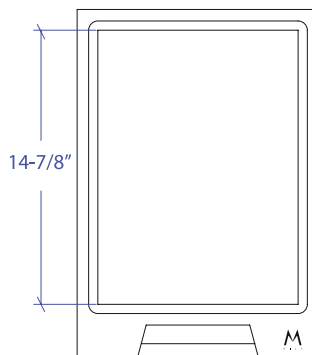

CUTTING BOARD MCB-501BB

- **FEATURES**
 1/4" Type 304 Stainless Steel
 1/2" Juice Groove
 Dual-Sided Function
- **TECHNICAL INFORMATION**
 15" Cutting Board
- **FINISHES**
 Satin Brushed Stainless Steel
 Natural Bamboo