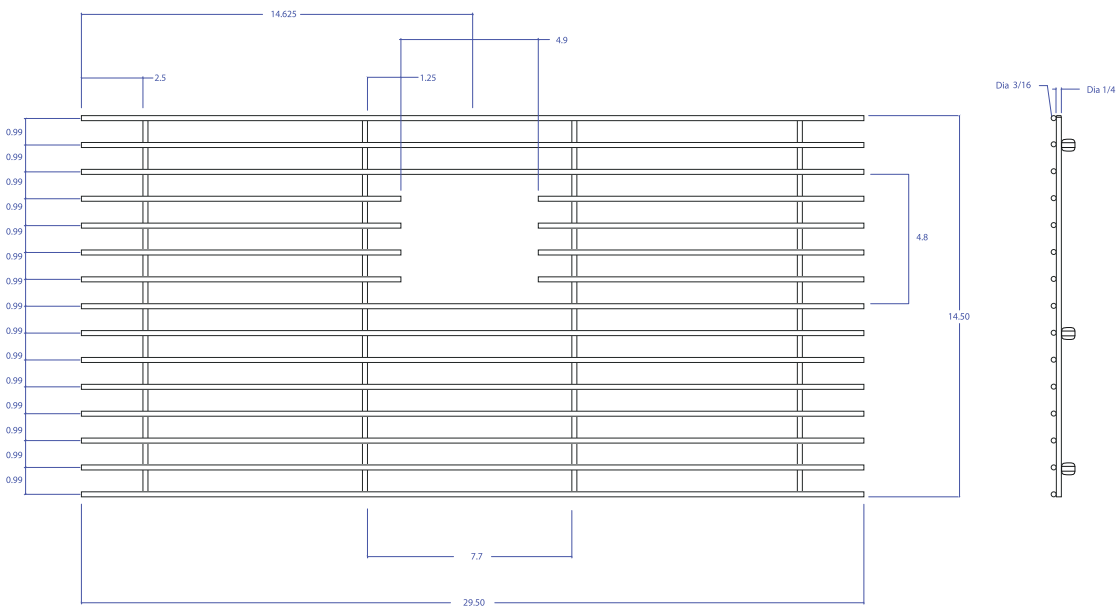

BASIN GRID MBG-056GDSB

- FEATURES**

- Beveled Tips
- Silicone Feet
- Side Bumpers

- TECHNICAL INFORMATION**

- 3/16" type 304 Stainless Steel
- 1/4" type 304 Stainless Steel

- FINISHES**

- Gold PVD Satin Brushed finish

*All measurements are in inches.

PROJECT INFORMATION			
Project			
Date	/ /	QTY	
Specifier			
Contact			
Note			