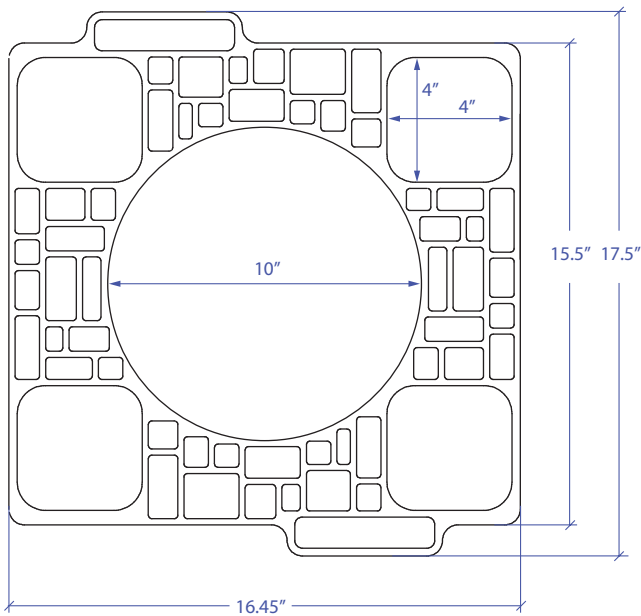

SALAD MIXER MWSMFLW-651GDSB

FEATURES

- 5 x Borosilicate Glass Bowl With Cover
- 1 x Stainless Steel Tray

TECHNICAL INFORMATION

- Tray: Solid 1/4" 304 Stainless Steel
- Glass Bowl: Borosilicate Glass

FINISHES

- Tray: Gold PVD Satin Brushed
- Glass Bowl: Clear

INCLUDED ACCESSORIES

- 4 x 4-3/8" x 4-3/8" x 2"D Borosilicate Glass Bowl
- 1 x 10-1/2" x 4-1/4"D Borosilicate Glass Mixing Bowl

PROJECT INFORMATION			
Project			
Date	/	/	QTY
Specifier			
Contact			
Note			