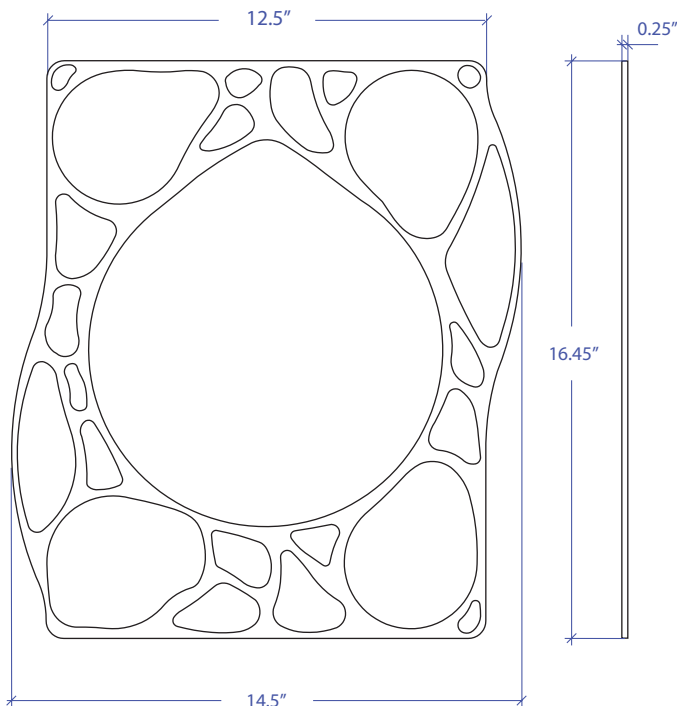

SALAD MIXER MWSM-651GDSB

FEATURES

- 4 x 3.5" Borosilicate Glass Bowl With Cover
- 1 x 10" Stainless Steel Mixing Bowl
- 1 x Stainless Steel Tray

TECHNICAL INFORMATION

- Tray: 0.25" 304 Stainless Steel Construction
- Glass Bowl: Borosilicate Glass
- Mixing Bowl: 304 Stainless Steel

FINISHES

- Tray: Gold PVD Satin Brushed
- Glass Bowl: Clear

INCLUDED ACCESSORIES

- 4 x 3.5" x 2"D Borosilicate Glass Bowl
- 1 x 10-1/2" x 4-1/4"D Borosilicate Glass Mixing Bowl

PROJECT INFORMATION			
Project			
Date	/ /	QTY	
Specifier			
Contact			
Note			