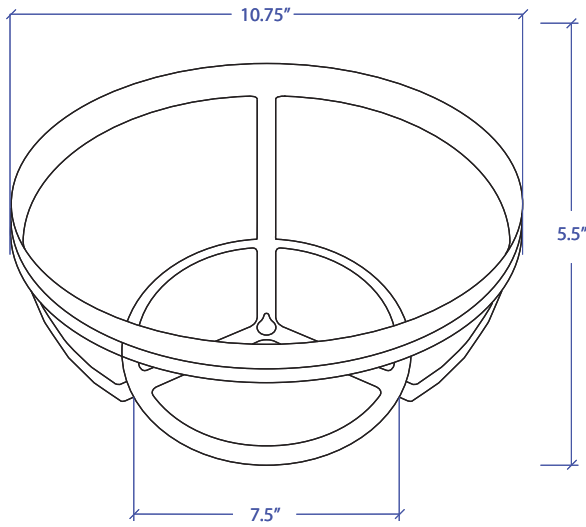

SALAD SPINNER ADAPTER MWSA-651SB

FEATURES

- 16 & 8 gauge 304 Stainless Steel Construction

TECHNICAL INFORMATION

- Width: 10.75"
- Height: 5.5"

FINISHES

- Satin Brushed Stainless Steel

PROJECT INFORMATION			
Project			
Date	/ /	QTY	
Specifier			
Contact			
Note			