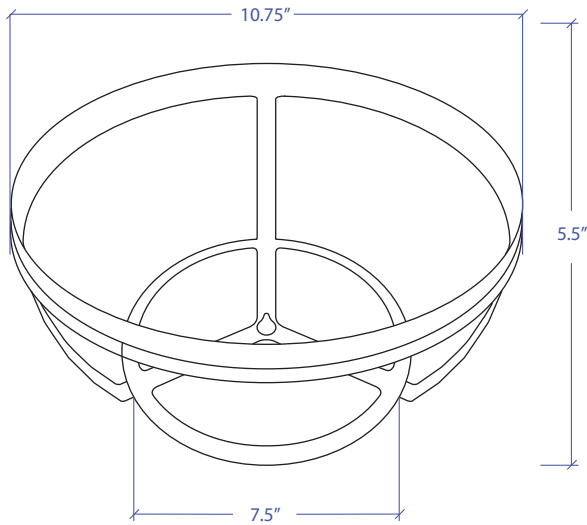

PROJECT INFORMATION			
Project			
Date	/ /	QTY	
Specifier			
Contact			
Note