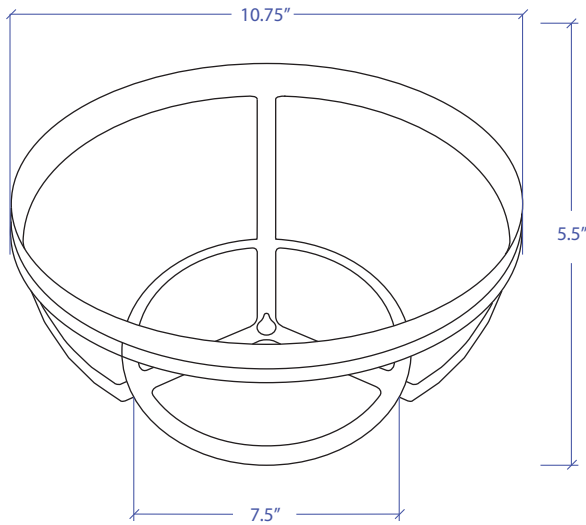

SALAD SPINNER ADAPTER MWSA-651GDSB

FEATURES

- 16 & 8 gauge 304 Stainless Steel Construction

TECHNICAL INFORMATION

- Width: 10.75"
- Height: 5.5"

FINISHES

- Gold PVD Satin Brushed Stainless Steel

PROJECT INFORMATION			
Project			
Date	/ /	QTY	
Specifier			
Contact			
Note			