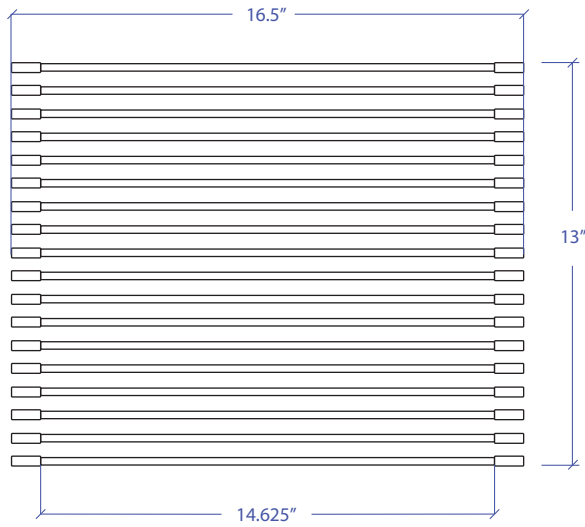

PROJECT INFORMATION			
Project			
Date	/	/	QTY
Specifier			
Contact			
Note