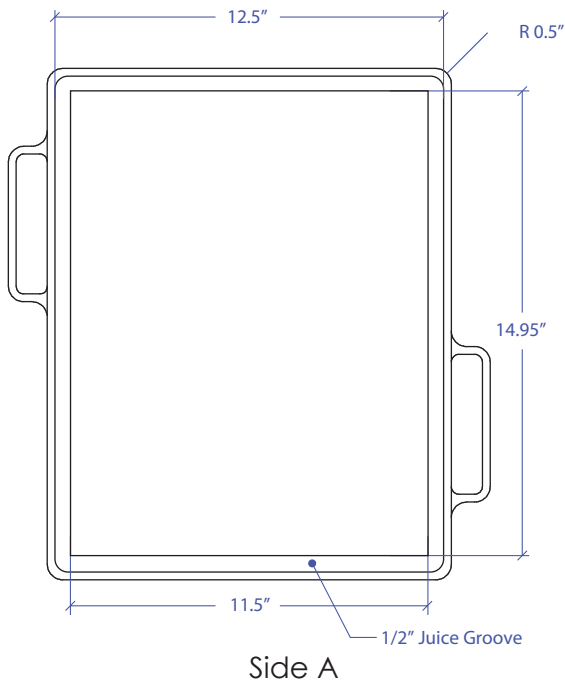

PROJECT INFORMATION

Project			
Date	/ /	QTY	
Specifier			
Contact			
Note