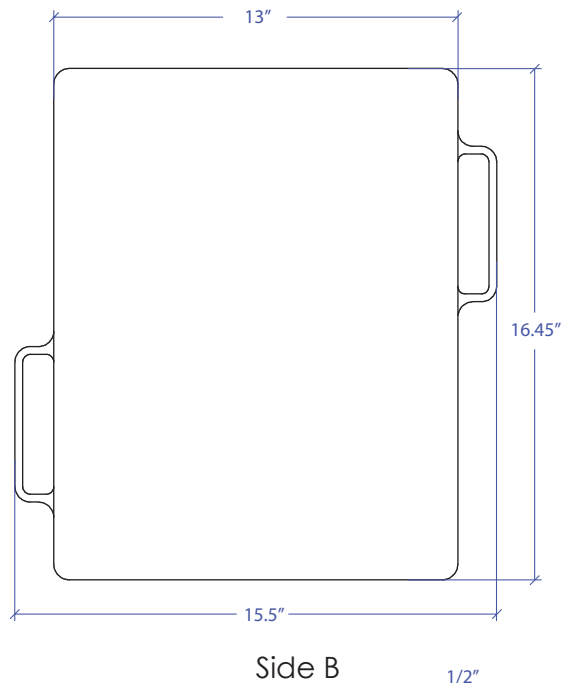

PROJECT INFORMATION

Project			
Date	/ /	QTY	
Specifier			
Contact			
Note