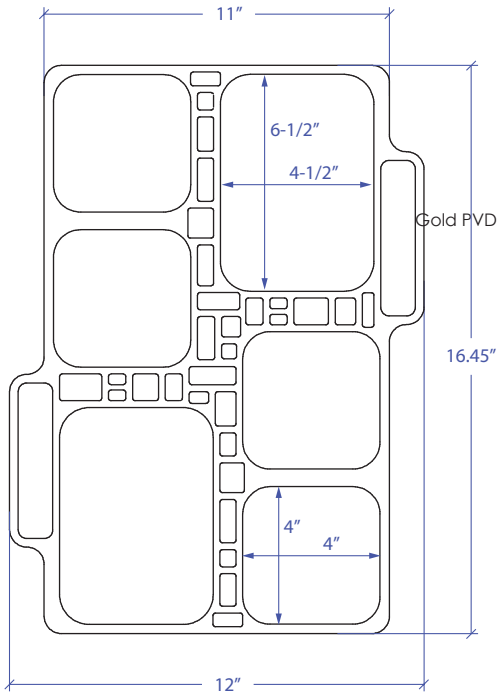

BAIN MARIE MWBMFLW-651GDSB

FEATURES

- 6 x Borosilicate Glass Bowl With Cover
- 1 x Stainless Steel Tray

TECHNICAL INFORMATION

- Tray: Solid 1/4" 304 Stainless Steel
- Glass Bowl: Borosilicate Glass

FINISHES

- Tray: Gold PVD Satin Brushed
- Glass Bowl: Clear

INCLUDED ACCESSORIES

- 4 x 4-3/8" x 4-3/8" x 2"D Borosilicate Glass Bowl
- 2 x 4-7/8" x 6-5/8" x 2.5"D Borosilicate Glass Bowl

PROJECT INFORMATION

Project			
Date	/	/	QTY
Specifier			
Contact			
Note			