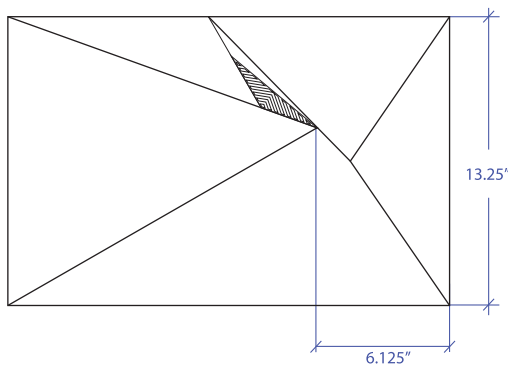

PROJECT INFORMATION

Project			
Date	/	/	QTY
Specifier			
Contact			
Note