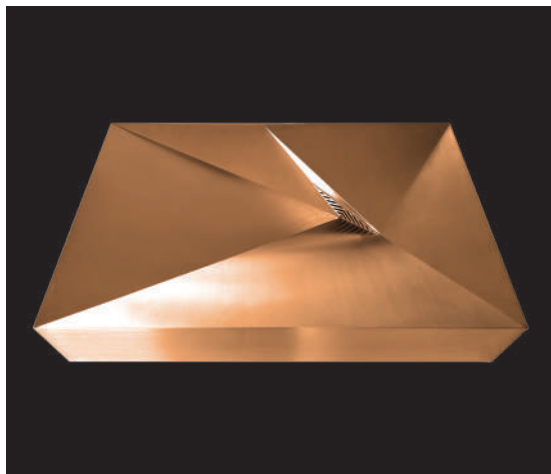

STARBURST MSVB-302RGSB

*ADA compliant

FEATURES

- 16-gauge type 304 stainless steel

TECHNICAL INFORMATION

- External dimension: 20.25" L x 13.25" W x 3.75" D
- Basin dimension: 20" L x 13" W x 2.5" D

FINISHES

- Rose Gold PVD Satin Brushed stainless steel

INSTALLATION OPTIONS

- Top-mount

INSTALLATION TYPE

Top-mount

PROJECT INFORMATION

Project			
Date	/	/	QTY
Specifier			
Contact			
Note			