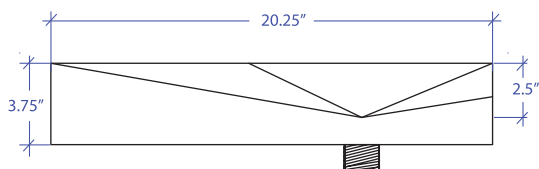

PROJECT INFORMATION

Project			
Date	/	/	QTY
Specifier			
Contact			
Note