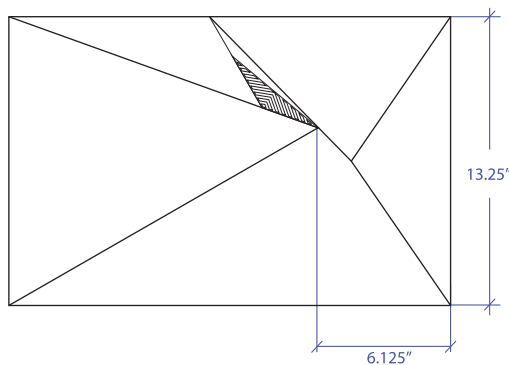

PROJECT INFORMATION

Project			
Date	/	/	QTY
Specifier			
Contact			
Note