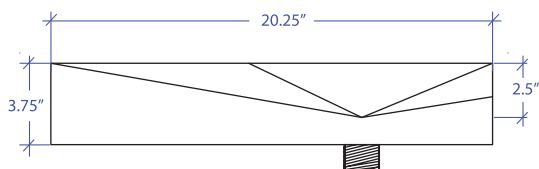

PROJECT INFORMATION

Project			
Date	/	/	QTY
Specifier			
Contact			
Note