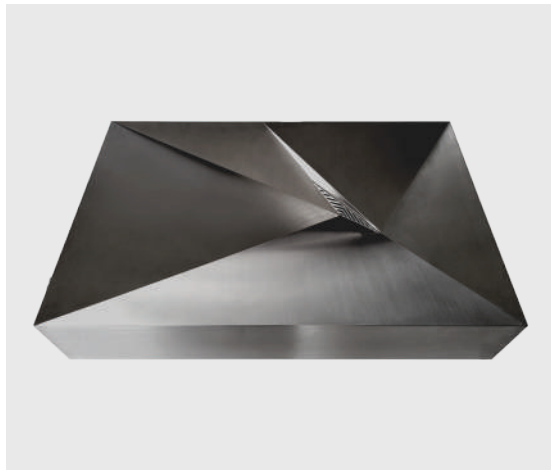

# STARBURST MSVB-302GPSB

\*ADA compliant

## FEATURES

- 16-gauge type 304 stainless steel

## TECHNICAL INFORMATION

- External dimension: 20.25" L x 13.25" W x 3.75" D
- Basin dimension: 20" L x 13" W x 2.5" D