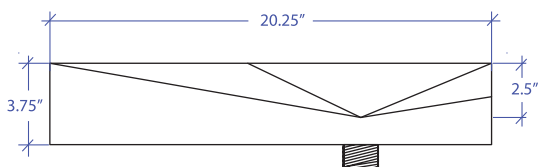

PROJECT INFORMATION

Project			
Date	/ /	QTY	
Specifier			
Contact			
Note