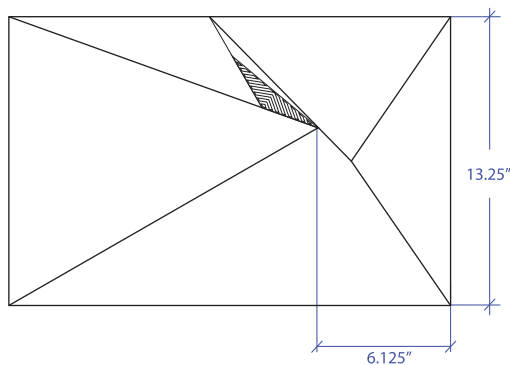

PROJECT INFORMATION

Project			
Date	/ /	QTY	
Specifier			
Contact			
Note