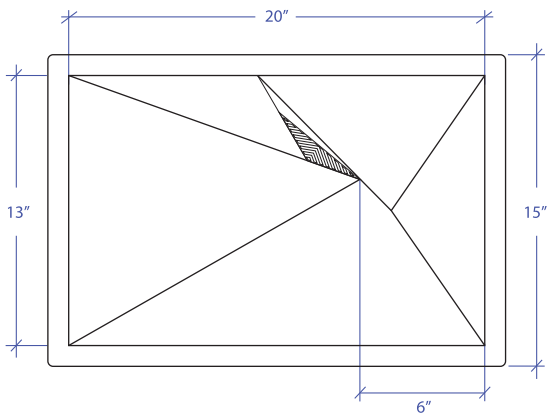

PROJECT INFORMATION

Project			
Date	/	/	QTY
Specifier			
Contact			
Note