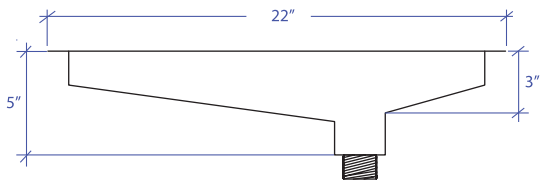

PROJECT INFORMATION

Project			
Date	/	/	QTY
Specifier			
Contact			
Note