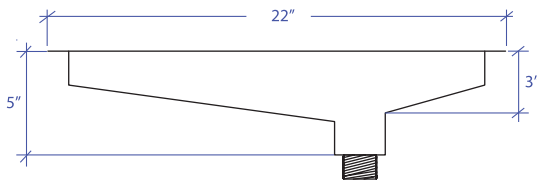

PROJECT INFORMATION

Project			
Date	/ /	QTY	
Specifier			
Contact			
Note