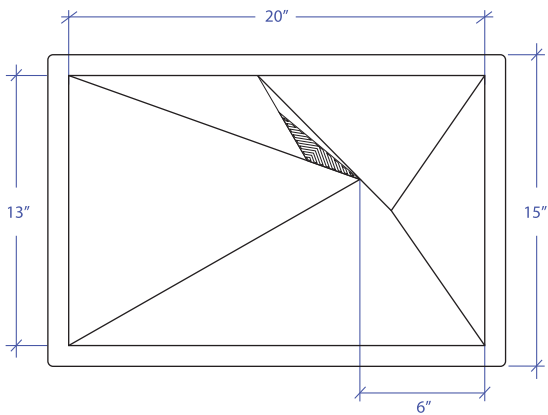

PROJECT INFORMATION

Project			
Date	/ /	QTY	
Specifier			
Contact			
Note