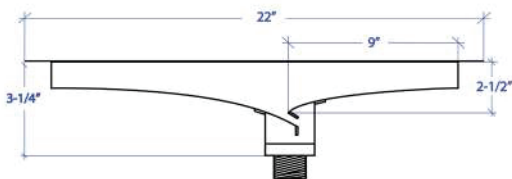

PROJECT INFORMATION			
Project			
Date	/ /	QTY	
Specifier			
Contact			
Note			

BATHROOM UNDER-MOUNT