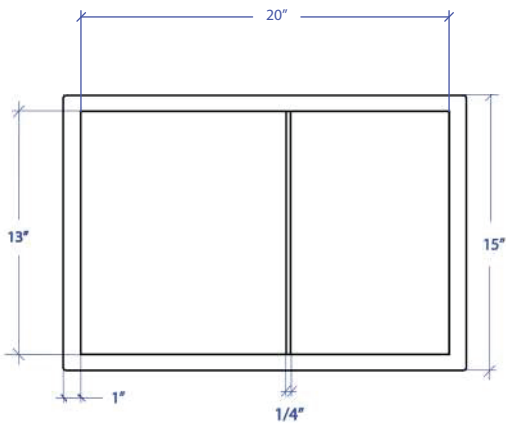

PROJECT INFORMATION			
Project			
Date	/ /	QTY	
Specifier			
Contact			
Note			

BATHROOM UNDER-MOUNT