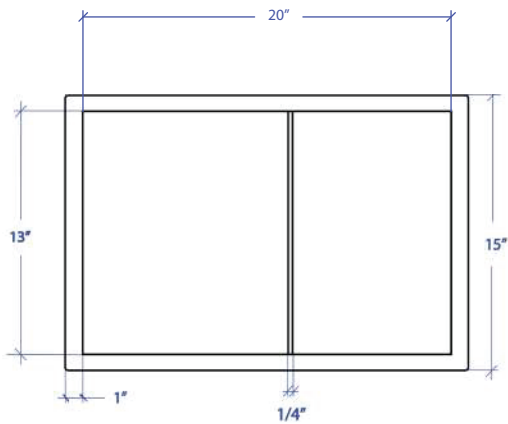

PROJECT INFORMATION			
Project			
Date	/ /	QTY	
Specifier			
Contact			
Note			

BATHROOM UNDER-MOUNT