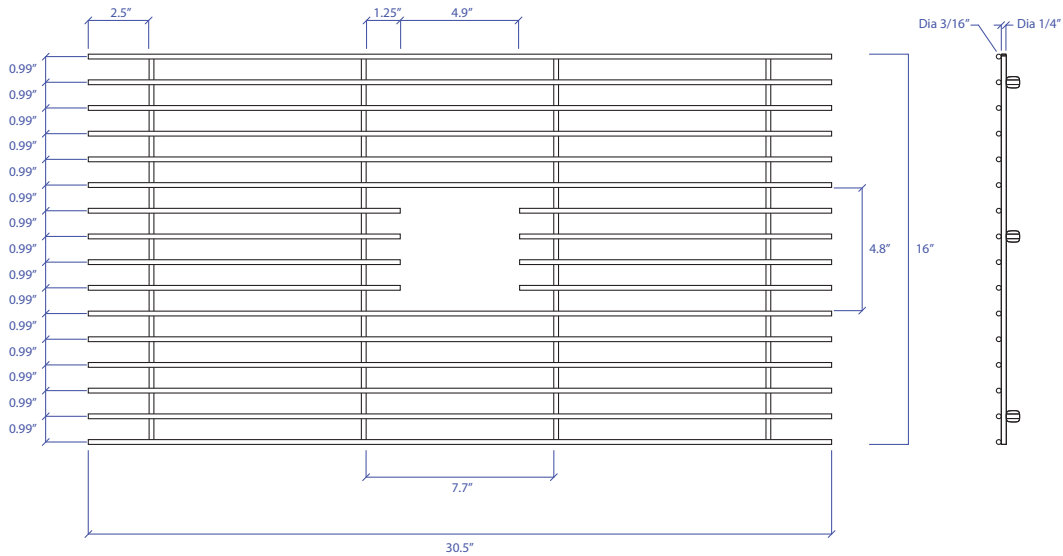

PROJECT INFORMATION			
Project			
Date	/ /	QTY	
Specifier			
Contact			
Note