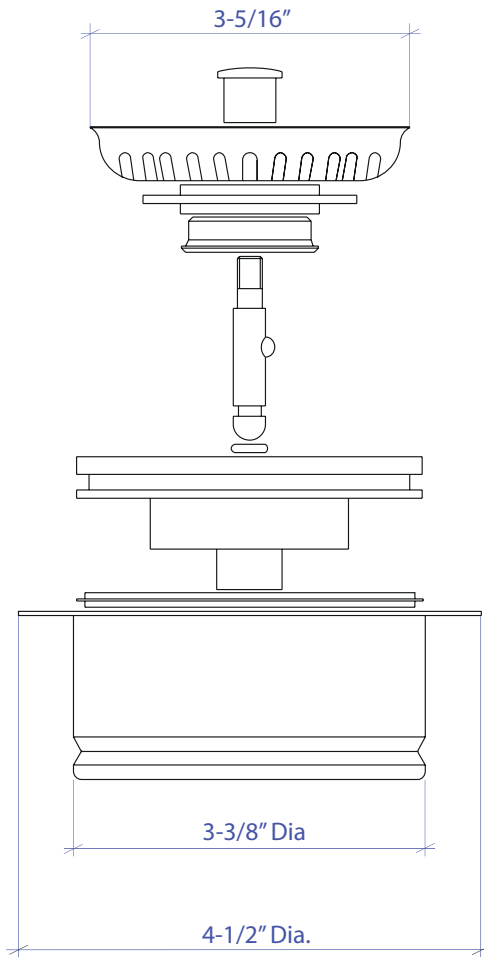

DISPOSAL COLLAR MDC-102GPSB

- FEATURES**
 Stainless Steel Construction
 Removable Stopper
 Removable Basket Strainer
- TECHNICAL INFORMATION**
 Intended for sink installation with 3-1/2" outlet
- FINISHES**
 Graphite PVD Satin Brushed stainless steel