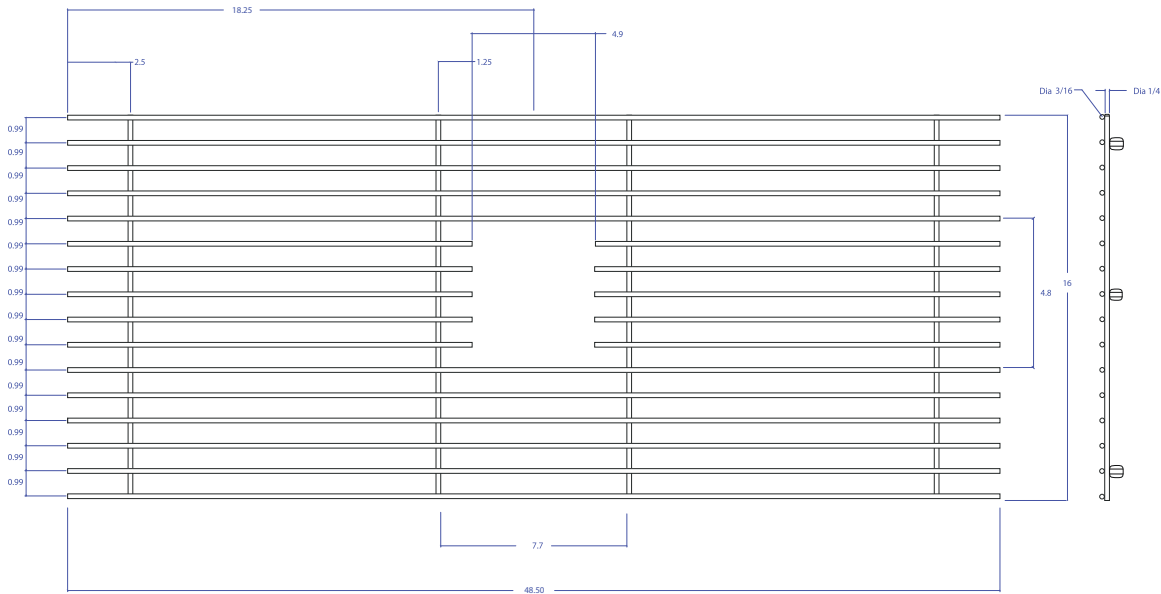

# BASIN GRID MBG-6520GDSB

- **FEATURES**

- Beveled Tips
- Silicone Feet
- Side Bumpers

- **TECHNICAL INFORMATION**

- 3/16" type 304 Stainless Steel
- 1/4" type 304 Stainless Steel

- **FINISHES**

- Gold PVD Satin Brushed stainless steel

\*All measurements are in inches.

PROJECT INFORMATION			
Project			
Date	/ /	QTY	
Specifier			
Contact			
Note			