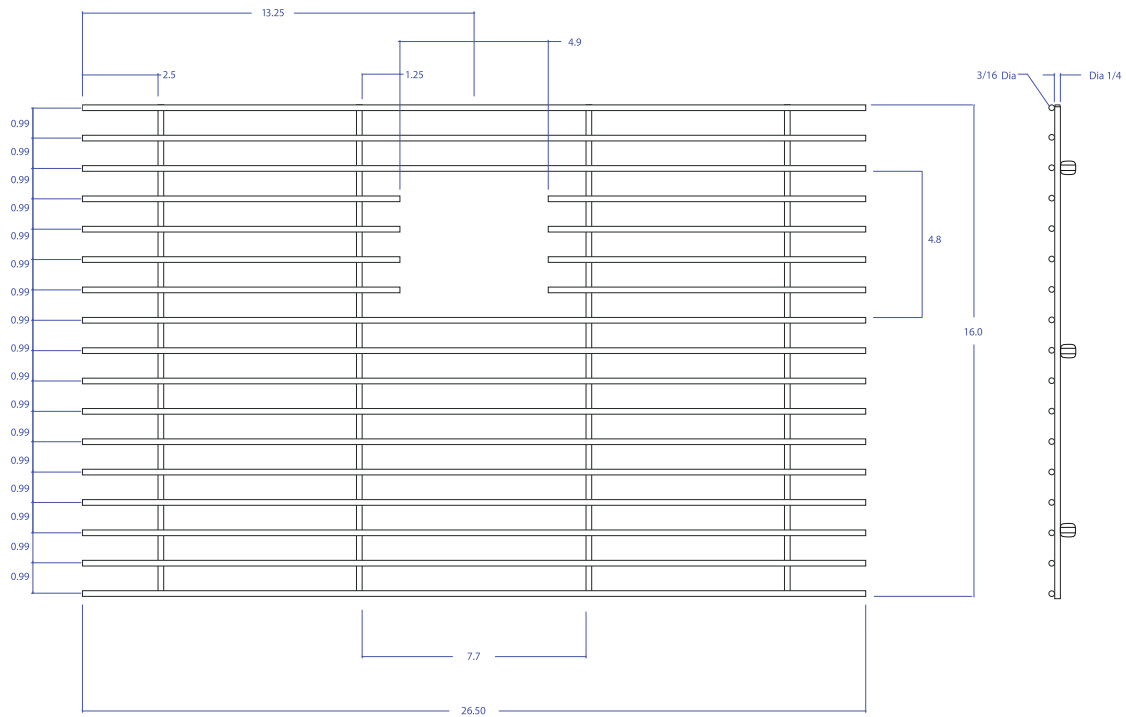

*All measurements are in inches.

PROJECT INFORMATION			
Project			
Date	/ /	QTY	
Specifier			
Contact			
Note