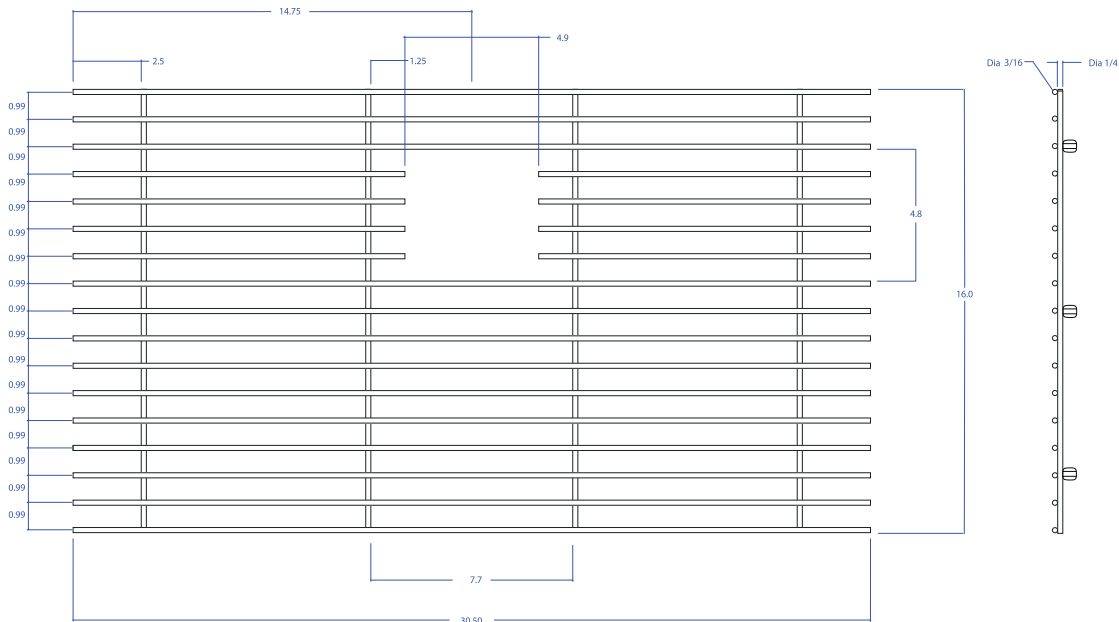

BASIN GRID MBG-6514RGSB

• FEATURES

- Beveled Tips
- Silicone Feet
- Side Bumpers

• TECHNICAL INFORMATION

- 3/16" type 304 Stainless Steel
- 1/4" type 304 Stainless Steel

• FINISHES

- Rose Gold PVD Satin Brushed stainless steel

*All measurements are in inches.

| PROJECT INFORMATION | | | |
|---------------------|-----|-----|--|
| Project | | | |
| Date | / / | QTY | |
| Specifier | | | |
| Contact | | | |
| Note | | | |