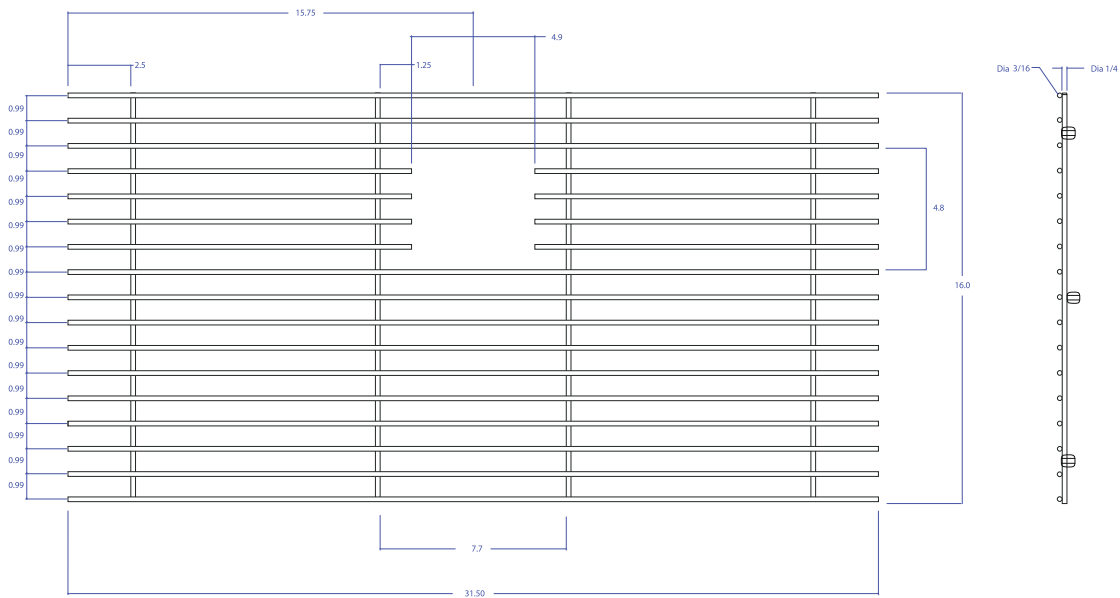

# BASIN GRID MBG-6513SB

- **FEATURES**
  - Beveled Tips
  - Silicone Feet
  - Side Bumpers
- **TECHNICAL INFORMATION**
  - 3/16" type 304 Stainless Steel
  - 1/4" type 304 Stainless Steel
- **FINISHES**
  - Satin Brushed stainless steel

\*All measurements are in inches.

PROJECT INFORMATION			
Project			
Date	/ /	QTY	
Specifier			
Contact			
Note			