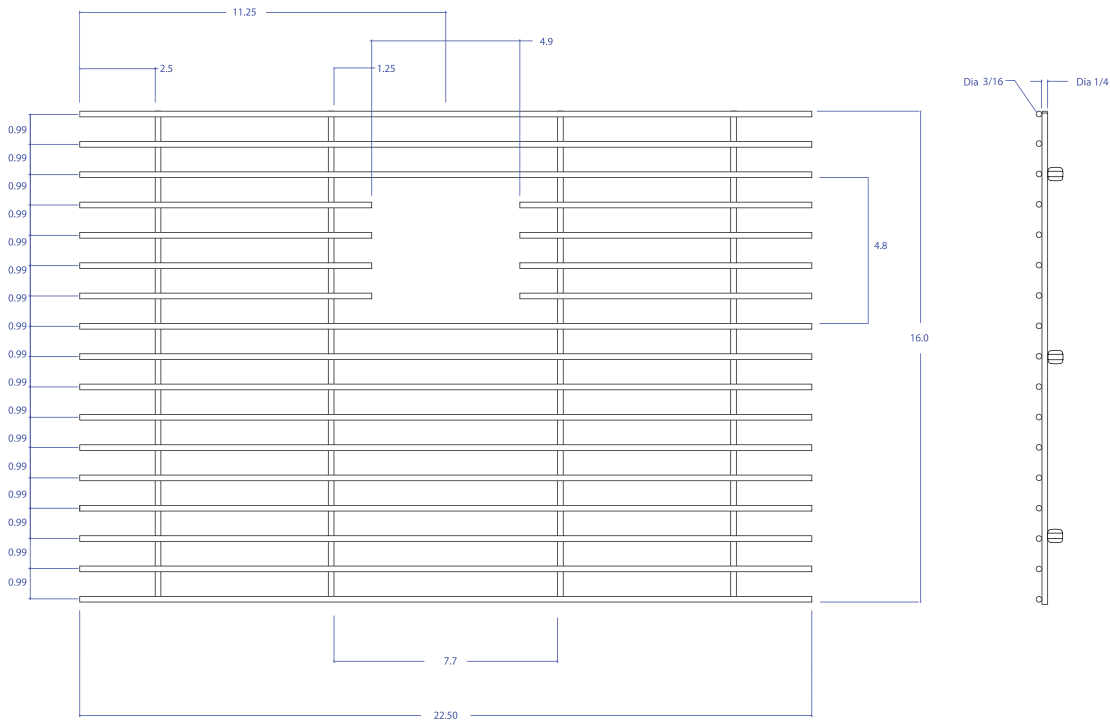

BASIN GRID MBG-6509SB

- **FEATURES**

- Beveled Tips
- Silicone Feet
- Side Bumpers

- **TECHNICAL INFORMATION**

- 3/16" type 304 Stainless Steel
- 1/4" type 304 Stainless Steel

- **FINISHES**

- Satin Brushed stainless steel

*All measurements are in inches.

PROJECT INFORMATION			
Project			
Date	/	/	QTY
Specifier			
Contact			
Note			