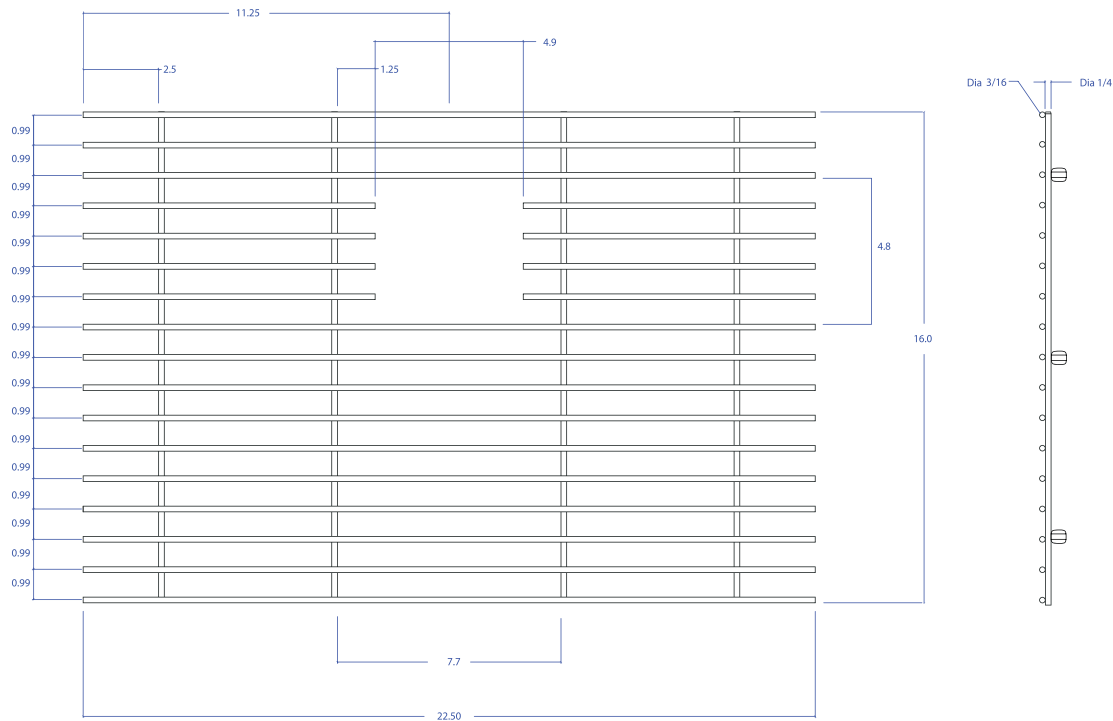

BASIN GRID MBG-6509GPSB

- FEATURES**
 Beveled Tips
 Silicone Feet
 Side Bumpers
- TECHNICAL INFORMATION**
 3/16" type 304 Stainless Steel
 1/4" type 304 Stainless Steel
- FINISHES**
 Graphite PVD Satin Brushed stainless steel

*All measurements are in inches.

PROJECT INFORMATION			
Project			
Date	/ /	QTY	
Specifier			
Contact			
Note			