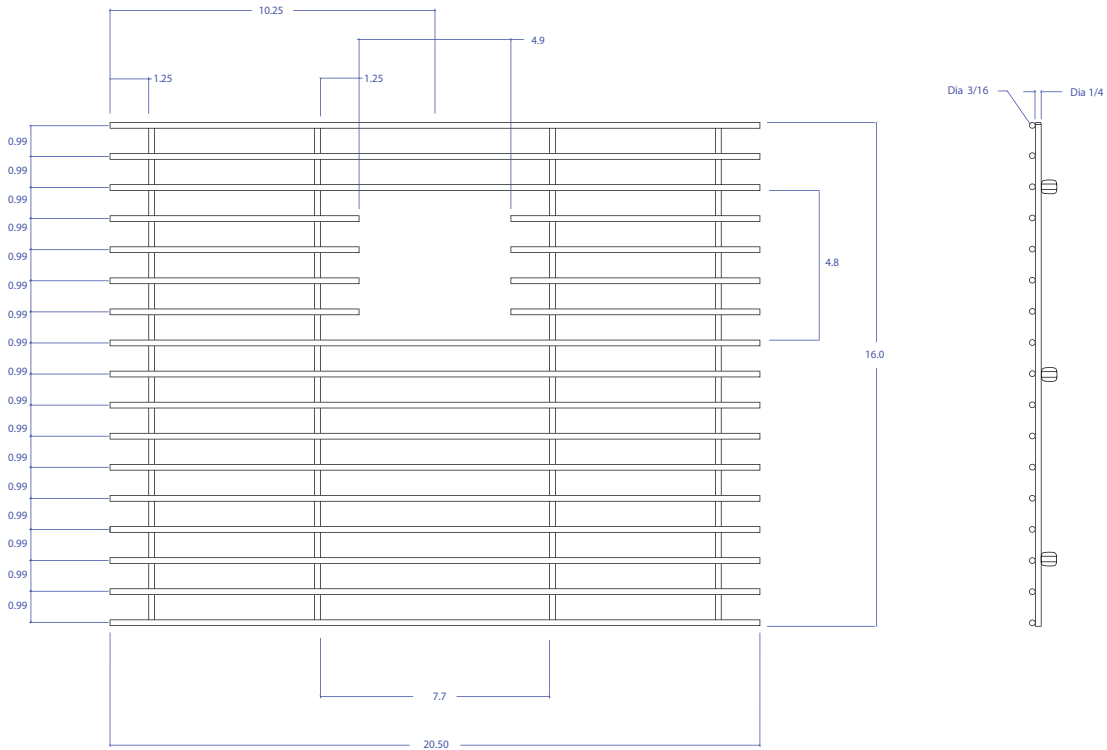

# BASIN GRID MBG-6508SB

- FEATURES**

- Beveled Tips
- Silicone Feet
- Side Bumpers

- TECHNICAL INFORMATION**

- 3/16" type 304 Stainless Steel
- 1/4" type 304 Stainless Steel

- FINISHES**

- Satin Brushed stainless steel

\*All measurements are in inches.

| PROJECT INFORMATION |     |     |  |
|---------------------|-----|-----|--|
| Project             |     |     |  |
| Date                | / / | QTY |  |
| Specifier           |     |     |  |
| Contact             |     |     |  |
| Note                |     |     |  |