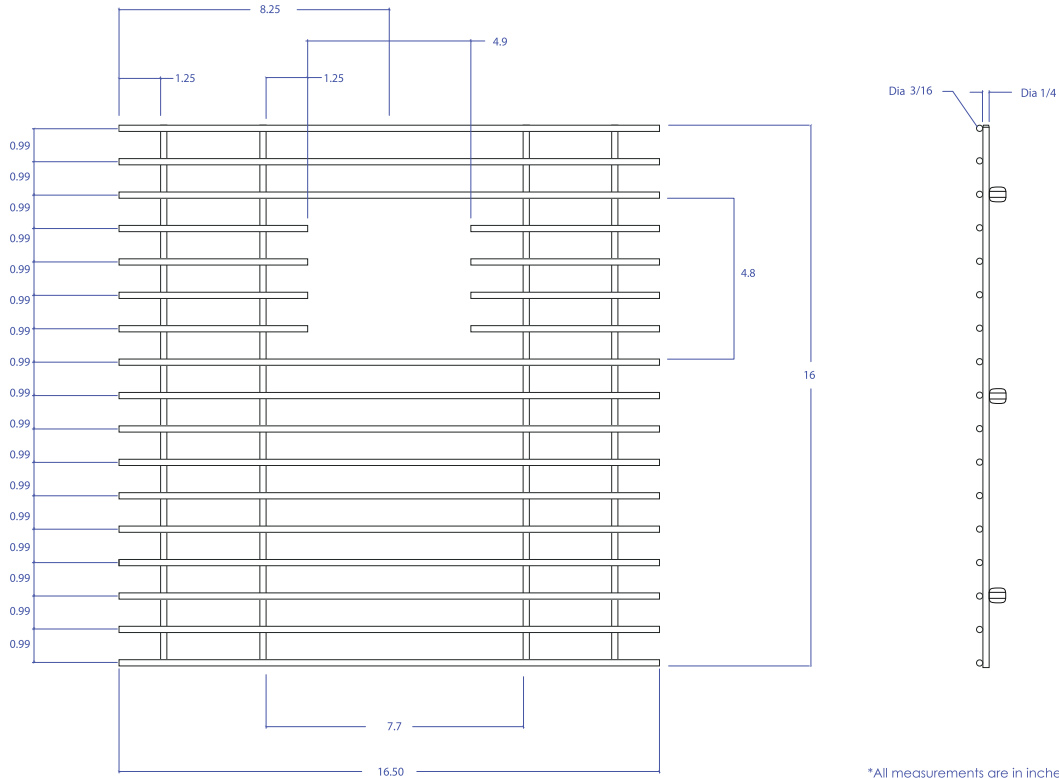

PROJECT INFORMATION			
Project			
Date	/	/	QTY
Specifier			
Contact			
Note