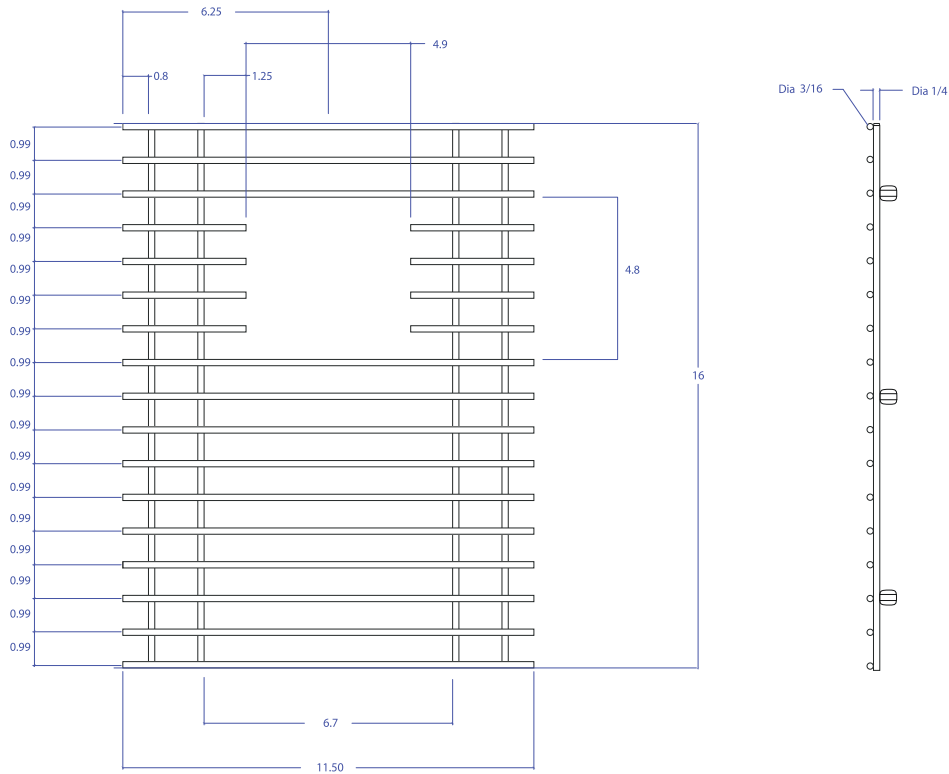

BASIN GRID MBG-6501SB

- **FEATURES**
Beveled Tips
Silicone Feet
Side Bumpers
- **TECHNICAL INFORMATION**
3/16" type 304 Stainless Steel
1/4" type 304 Stainless Steel
- **FINISHES**
Satin Brushed stainless steel