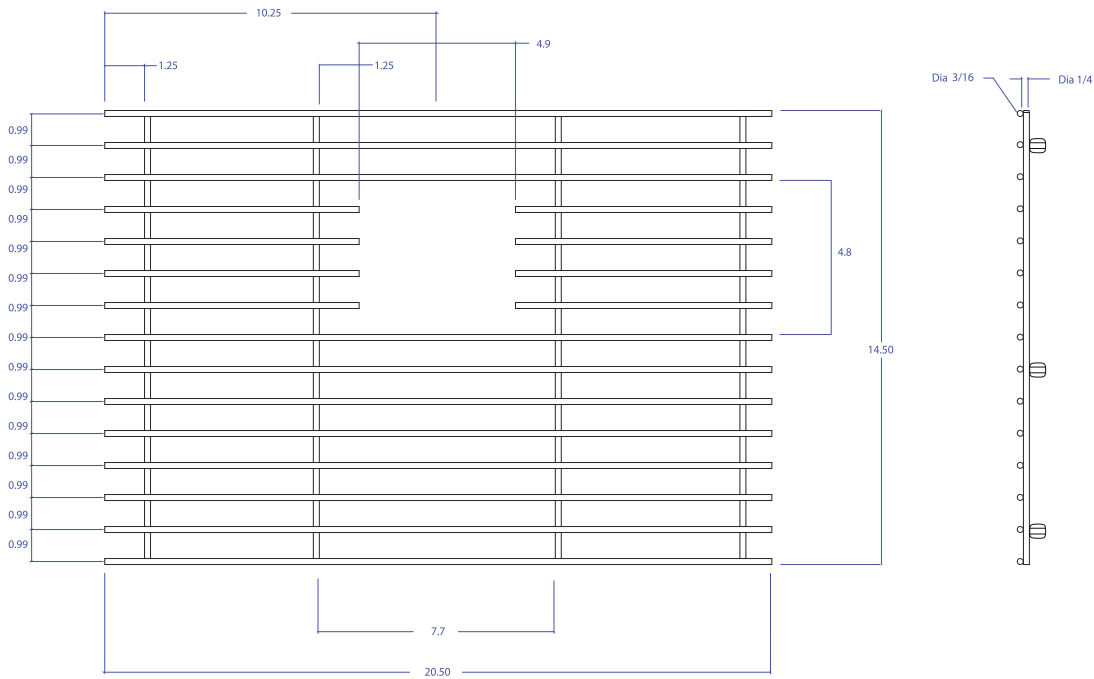

# BASIN GRID MBG-054GPSB

- FEATURES**  
 Beveled Tips  
 Silicone Feet  
 Side Bumpers
- TECHNICAL INFORMATION**  
 3/16" type 304 Stainless Steel  
 1/4" type 304 Stainless Steel
- FINISHES**  
 Graphite PVD Satin Brushed stainless steel

\*All measurements are in inches.

PROJECT INFORMATION			
Project			
Date	/ /	QTY	
Specifier			
Contact			
Note			