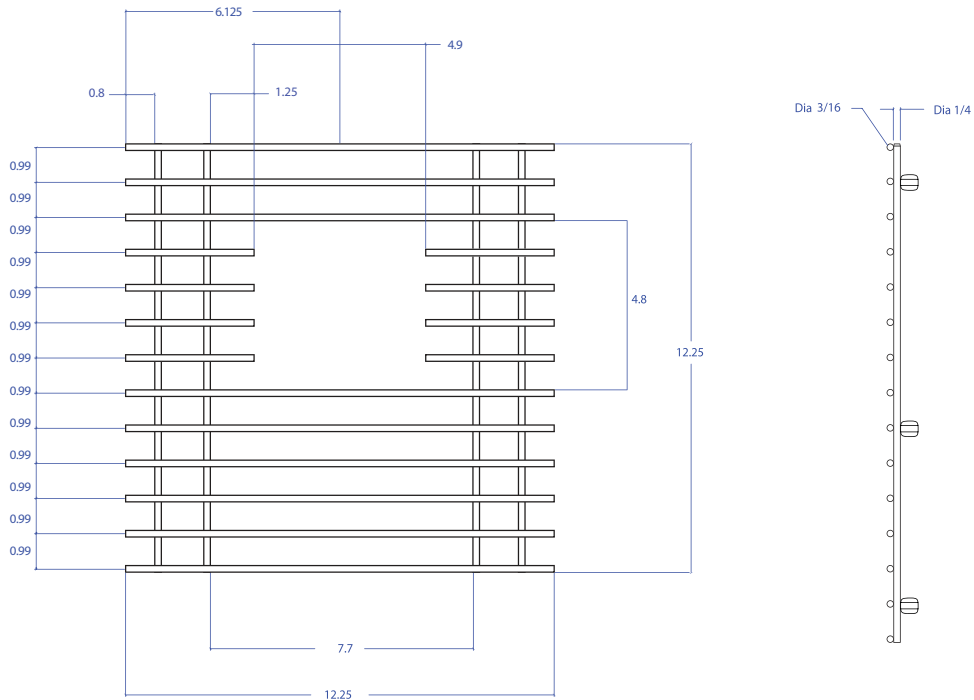

# BASIN GRID MBG-032RGSB

- FEATURES**

- Beveled Tips
- Silicone Feet
- Side Bumpers

- TECHNICAL INFORMATION**

- 3/16" type 304 Stainless Steel
- 1/4" type 304 Stainless Steel

- FINISHES**

- Rose Gold PVD Satin Brushed stainless steel