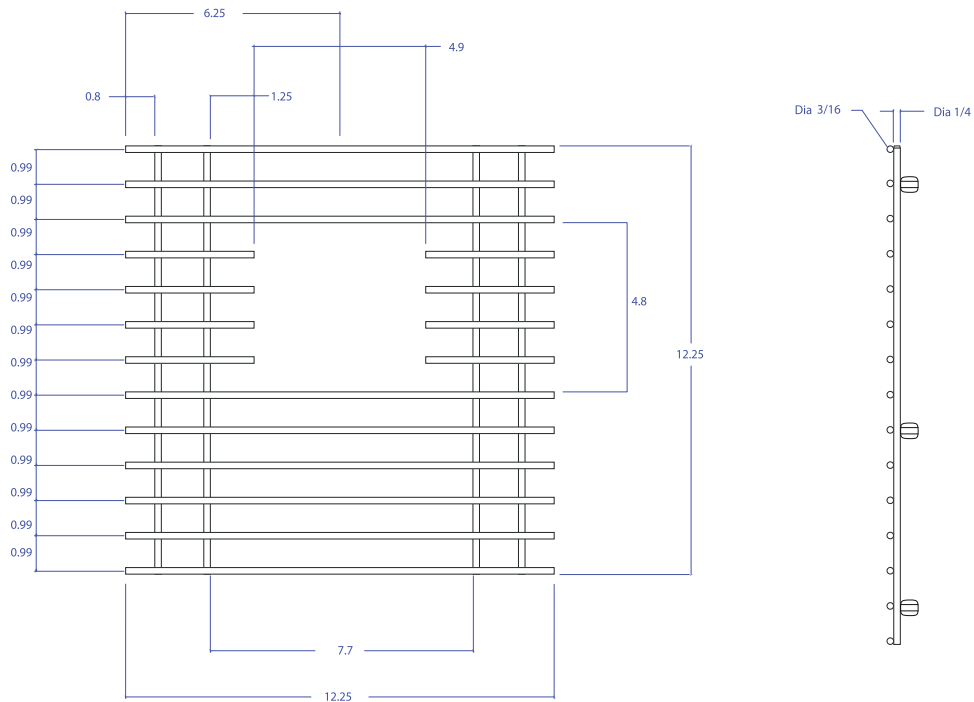

# BASIN GRID MBG-032GPSB

- **FEATURES**

- Beveled Tips
- Silicone Feet
- Side Bumpers

- **TECHNICAL INFORMATION**

- 3/16" type 304 Stainless Steel
- 1/4" type 304 Stainless Steel

- **FINISHES**

- Graphite PVD Satin Brushed stainless steel

\*All measurements are in inches.

PROJECT INFORMATION			
Project			
Date	/	/	QTY
Specifier			
Contact			
Note			