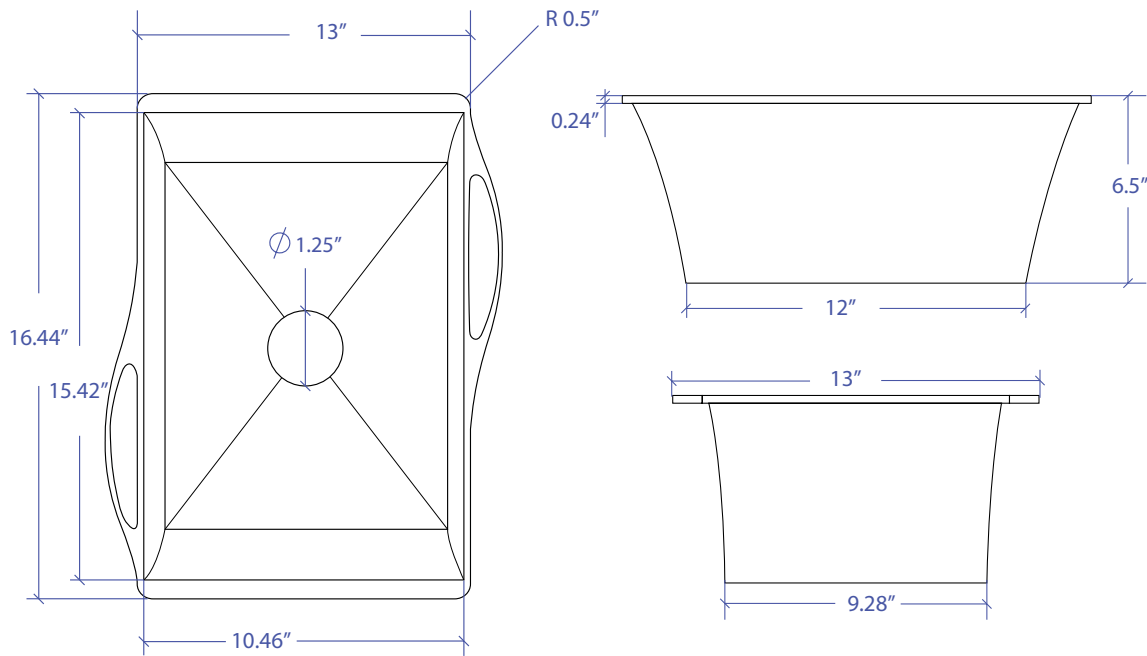

PROJECT INFORMATION			
Project			
Date	/ /	QTY	
Specifier			
Contact			
Note