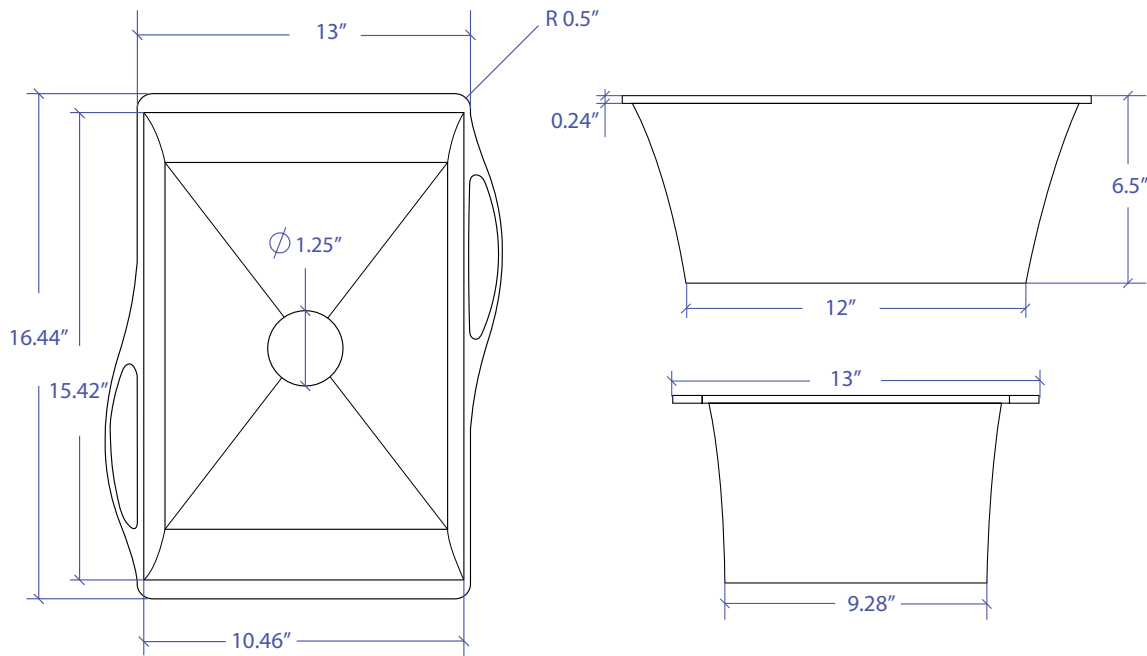

SIDE SINK

MWSS-651GDSB

- FEATURES**
 Stainless Steel Construction
 Removable Side Sink
- TECHNICAL INFORMATION**
 External Dimension: 16.44"Lx13"Wx6.5"D
 Basin Dimension: 12"Lx9.28"Wx6.5"D
 Rim Thickness: 0.24"
 Rim Corner: 0.5" Round
- FINISHES**
 Gold PVD Satin Brushed Stainless Steel