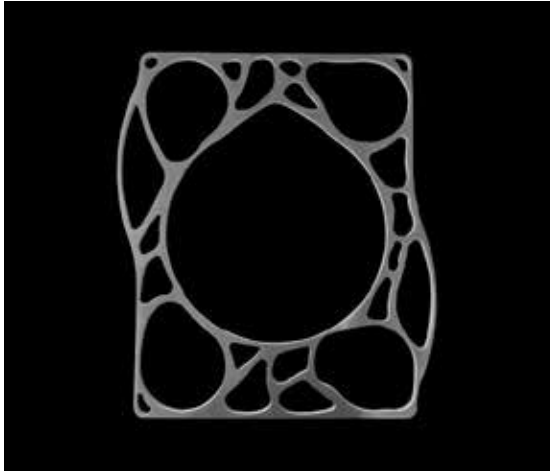

SALAD MIXER MWSM-651SB

• FEATURES

- 4 x 3.5" Borosilicate Glass Bowl With Cover
- 1 x 10" Stainless Steel Mixing Bowl
- 1 x Stainless Steel Tray

• TECHNICAL INFORMATION

- Tray: 0.24" 304 Stainless Steel Construction
- Glass Bowl: Borosilicate Glass
- Mixing Bowl: 304 Stainless Steel