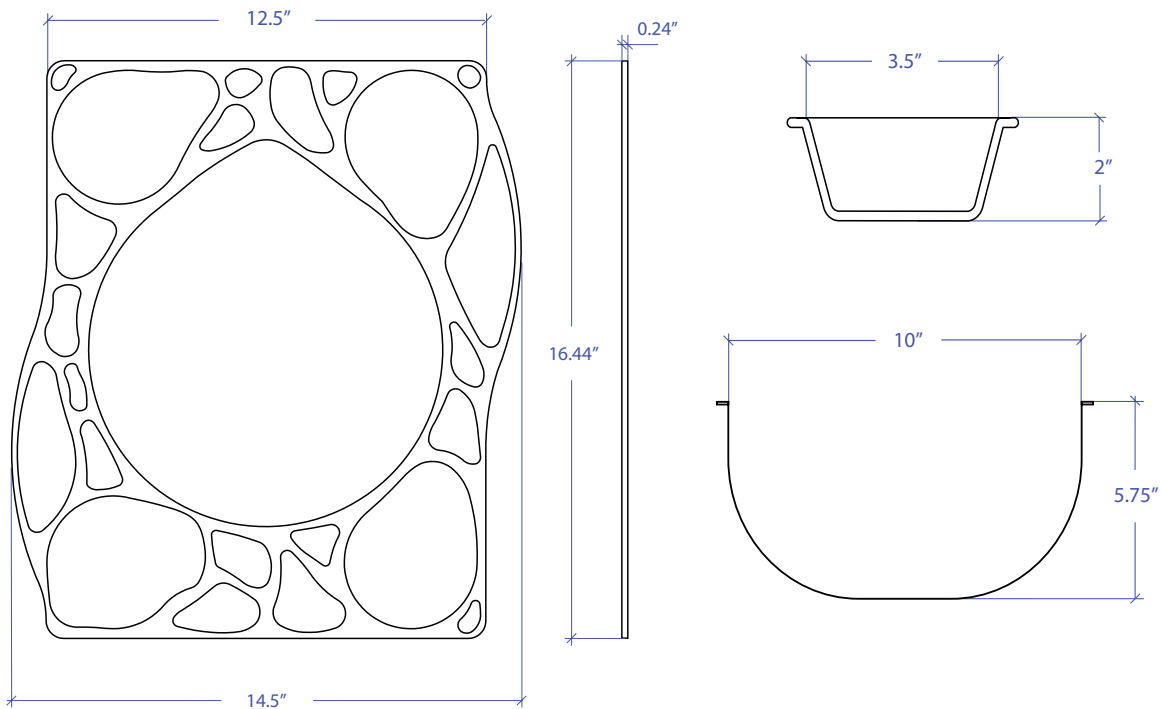

SALAD MIXER MWSM-651SB

• FEATURES

- 4 x 3.5" Borosilicate Glass Bowl With Cover
- 1 x 10" Stainless Steel Mixing Bowl
- 1 x Stainless Steel Tray

• TECHNICAL INFORMATION

- Tray: 0.24" 304 Stainless Steel Construction
- Glass Bowl: Borosilicate Glass
- Mixing Bowl: 304 Stainless Steel

• FINISHES

- Tray: Satin Brushed
- Glass Bowl: Clear
- Mixing Bowl: Polished

PROJECT INFORMATION			
Project			
Date	/ /	QTY	
Specifier			
Contact			
Note			