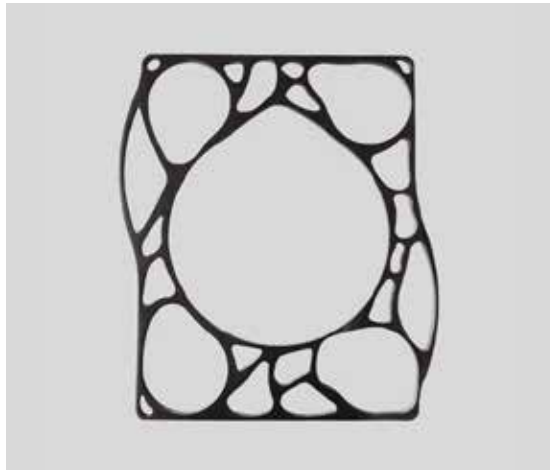

SALAD MIXER MWSM-651GPSB

• FEATURES

- 4 x 3.5" Borosilicate Glass Bowl With Cover
- 1 x 10" Stainless Steel Mixing Bowl
- 1 x Stainless Steel Tray

• TECHNICAL INFORMATION

- Tray: 0.24" 304 Stainless Steel Construction
- Glass Bowl: Borosilicate Glass
- Mixing Bowl: 304 Stainless Steel

• FINISHES

- Tray: Graphite PVD Satin Brushed
- Glass Bowl: Clear
- Salad Bowl: Polished

PROJECT INFORMATION			
Project			
Date	/ /	QTY	
Specifier			
Contact			
Note			