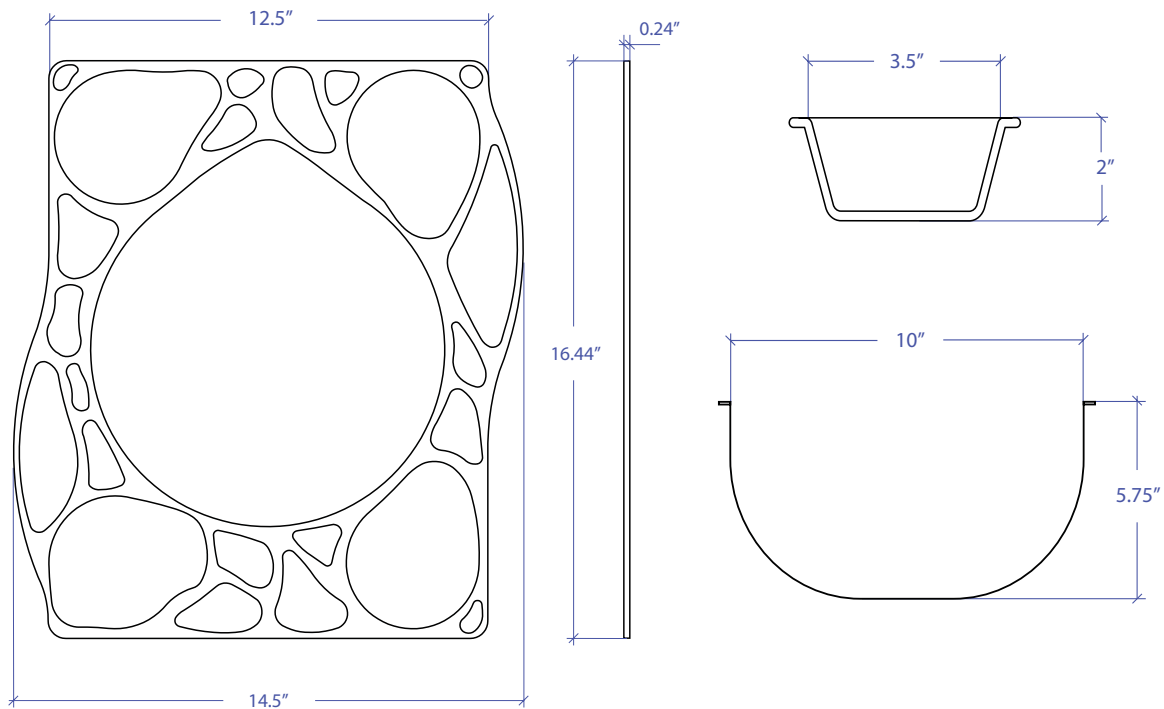

SALAD MIXER MWSM-651GPSB

• FEATURES

- 4 x 3.5" Borosilicate Glass Bowl With Cover
- 1 x 10" Stainless Steel Mixing Bowl
- 1 x Stainless Steel Tray

• TECHNICAL INFORMATION

- Tray: 0.24" 304 Stainless Steel Construction
- Glass Bowl: Borosilicate Glass
- Mixing Bowl: 304 Stainless Steel

• FINISHES

- Tray: Graphite PVD Satin Brushed
- Glass Bowl: Clear
- Salad Bowl: Polished

PROJECT INFORMATION			
Project			
Date	/ /	QTY	
Specifier			
Contact			
Note			