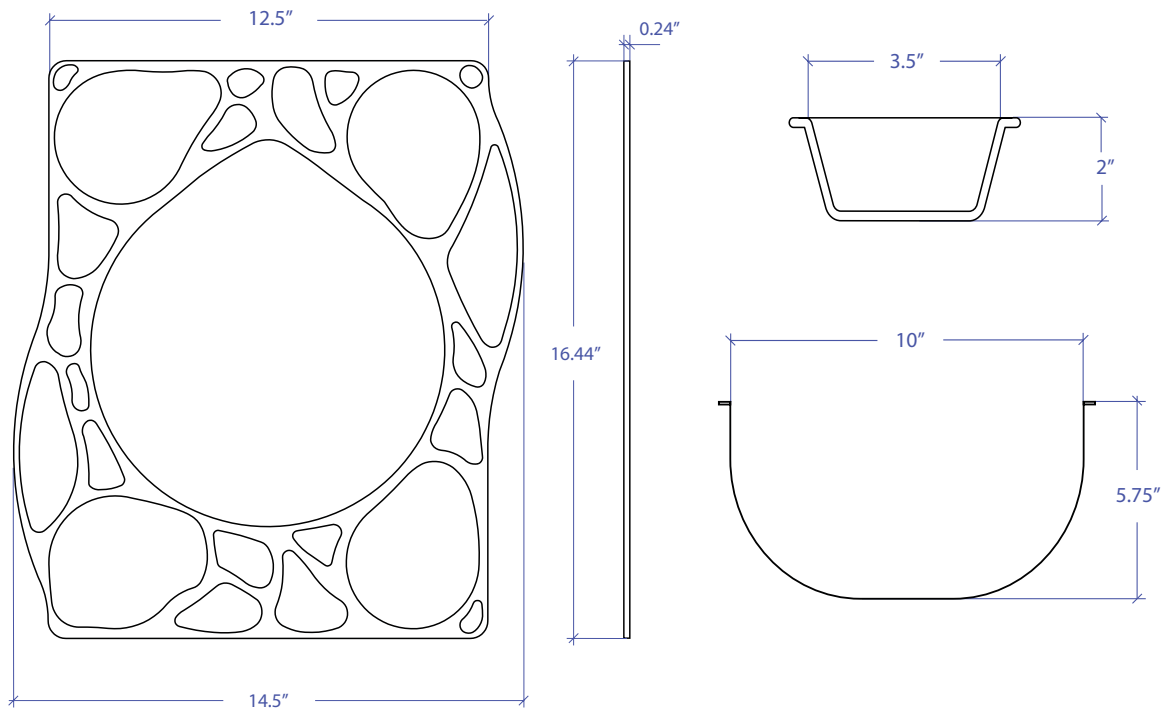

SALAD MIXER MWSM-651GDSB

• FEATURES

- 4 x 3.5" Borosilicate Glass Bowl With Cover
- 1 x 10" Stainless Steel Mixing Bowl
- 1 x Stainless Steel Tray

• TECHNICAL INFORMATION

- Tray: 0.24" 304 Stainless Steel Construction
- Glass Bowl: Borosilicate Glass
- Mixing Bowl: 304 Stainless Steel

• FINISHES

- Tray: Gold PVD Satin Brushed
- Glass Bowl: Clear
- Mixing Bowl: Polished

PROJECT INFORMATION			
Project			
Date	/ /	QTY	
Specifier			
Contact			
Note			