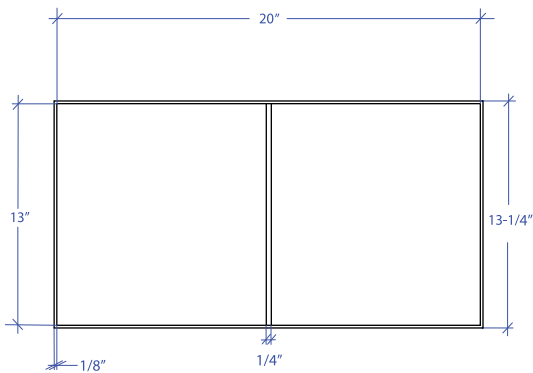

# VESSEL MVB-302GDSB

\*ADA compliant

- **FEATURES**  
16-gauge type 304 stainless steel
- **TECHNICAL INFORMATION**  
External dimension: 20-1/4" L x 13-1/4" W x 4-1/2" D  
Basin dimensions: 20" L x 13" W x 3" D
- **FINISHES**  
Gold PVD Satin Brushed stainless steel
- **INSTALLATION OPTIONS**  
Top-mount
- **DUAL-MOUNT INSTALLATION**