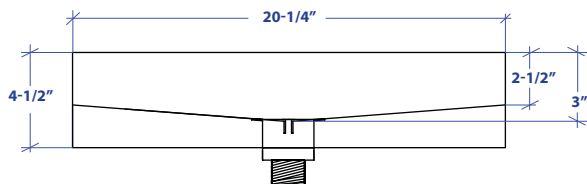

PROJECT INFORMATION			
Project			
Date	/ /	QTY	
Specifier			
Contact			
Note