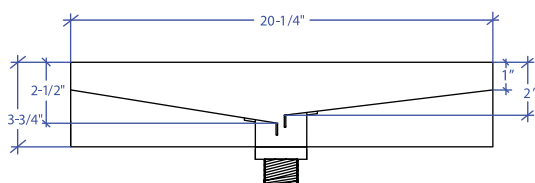

GÜELL MGVB-302RGSB

*ADA compliant

- **FEATURES**
16-gauge type 304 stainless steel
- **TECHNICAL INFORMATION**
External dimension: 20-1/4"Lx13-1/4"Wx3-3/4"D
Basin dimensions: 20"Lx13"Wx2-1/2"D
- **FINISHES**
Rose Gold PVD Satin Brushed stainless steel
- **INSTALLATION OPTIONS**
Top-mount
- **DUAL-MOUNT INSTALLATION**