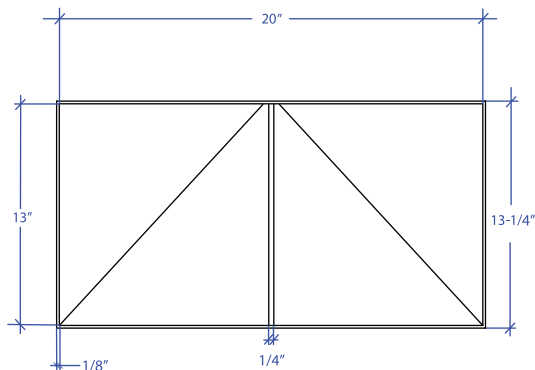

GÜELL MGVB-302RGSB

*ADA compliant

- **FEATURES**
16-gauge type 304 stainless steel
- **TECHNICAL INFORMATION**
External dimension: 20-1/4"Lx13-1/4"Wx3-3/4"D
Basin dimensions: 20"Lx13"Wx2-1/2"D
- **FINISHES**
Rose Gold PVD Satin Brushed stainless steel
- **INSTALLATION OPTIONS**
Top-mount
- **DUAL-MOUNT INSTALLATION**