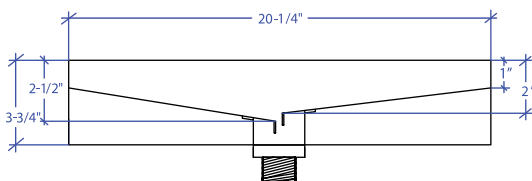

GÜELL MGVB-302GDSB

*ADA compliant

- **FEATURES**
16-gauge type 304 stainless steel
- **TECHNICAL INFORMATION**
External dimension: 20-1/4"Lx13-1/4"Wx3-3/4"D
Basin dimensions: 20"Lx13"Wx2-1/2"D
- **FINISHES**
Gold PVD Satin Brushed stainless steel
- **INSTALLATION OPTIONS**
Top-mount
- **DUAL-MOUNT INSTALLATION**