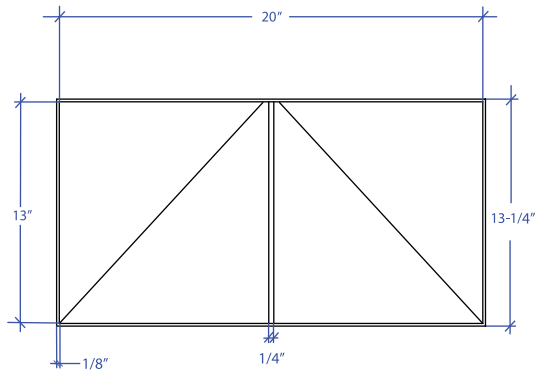

GÜELL MGVB-302GDSB

*ADA compliant

- **FEATURES**
16-gauge type 304 stainless steel
- **TECHNICAL INFORMATION**
External dimension: 20-1/4"Lx13-1/4"Wx3-3/4"D
Basin dimensions: 20"Lx13"Wx2-1/2"D
- **FINISHES**
Gold PVD Satin Brushed stainless steel
- **INSTALLATION OPTIONS**
Top-mount
- **DUAL-MOUNT INSTALLATION**