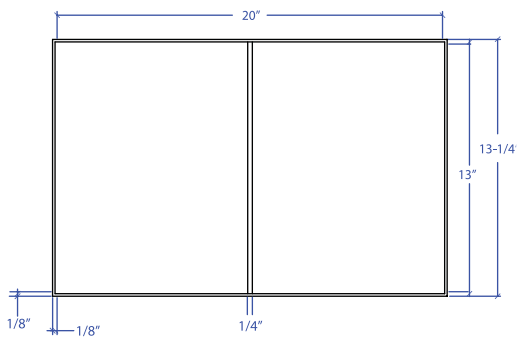

BATLLÓ MBVB-302RGSB

*ADA compliant

- **FEATURES**
16-gauge type 304 stainless steel
- **TECHNICAL INFORMATION**
External dimension: 20-1/4"Lx13-1/4"Wx3-3/4"D
Basin dimensions: 20"Lx13"Wx2-1/4"D
- **FINISHES**
Rose Gold PVD Satin Brushed stainless steel
- **INSTALLATION OPTIONS**
Top-mount
- **DUAL-MOUNT INSTALLATION**