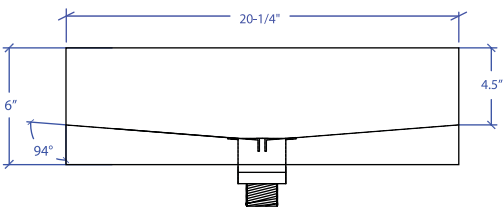

BATLLÓ MBVB-302RGSB

*ADA compliant

- **FEATURES**
16-gauge type 304 stainless steel
- **TECHNICAL INFORMATION**
External dimension: 20-1/4"Lx13-1/4"Wx3-3/4"D
Basin dimensions: 20"Lx13"Wx2-1/4"D
- **FINISHES**
Rose Gold PVD Satin Brushed stainless steel
- **INSTALLATION OPTIONS**
Top-mount
- **DUAL-MOUNT INSTALLATION**