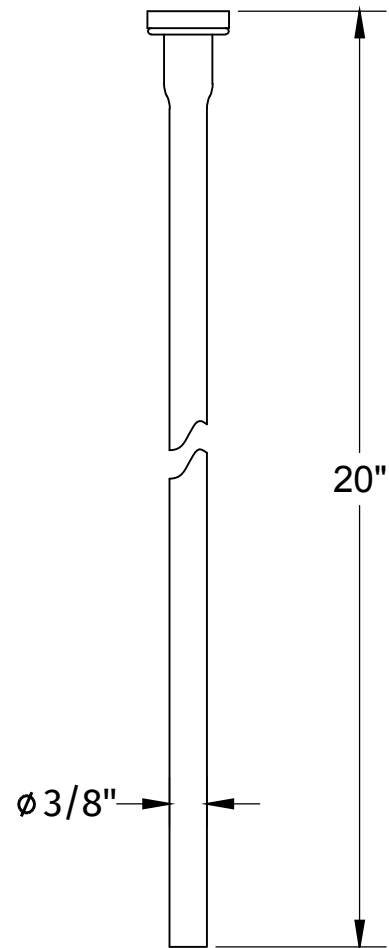

MT436X

WARRANTY

FOR WARRANTY INFO PLEASE VISIT WWW.MOUNTAINPLUMBING.COM/PAGE/RESOURCES/WARRANTY

FINISH CARE & MAINTENANCE

NEVER USE ANY HARSH ALKALI, ACID BASED DETERGENTS OR CLEANERS SUCH AS SOFT SCRUB®, SCRUBBING BUBBLES® OR COMET® TO CLEAN. DO NOT USE BRILLO® OR SCOTCH BRITE® PADS. THESE WILL ALL HARM THE FINISH. TO CLEAN, USE ONLY A DAMP SOFT CLOTH AND WIPE GENTLY. STANDARD WINDEX® CAN ALSO BE USED SPARINGLY. IT IS NOT NECESSARY TO WIPE HARD TO REMOVE SPOTS. TO MAINTAIN THE FINISH, WIPE WITH A SOFT DRY CLOTH AFTER USE. AN OCCASIONAL COAT OF PURE CARNAUBA WAX WITHOUT CLEANERS WILL HELP PROTECT THE FINISH.

SPECIFICATIONS SUBJECT TO CHANGE WITHOUT NOTICE