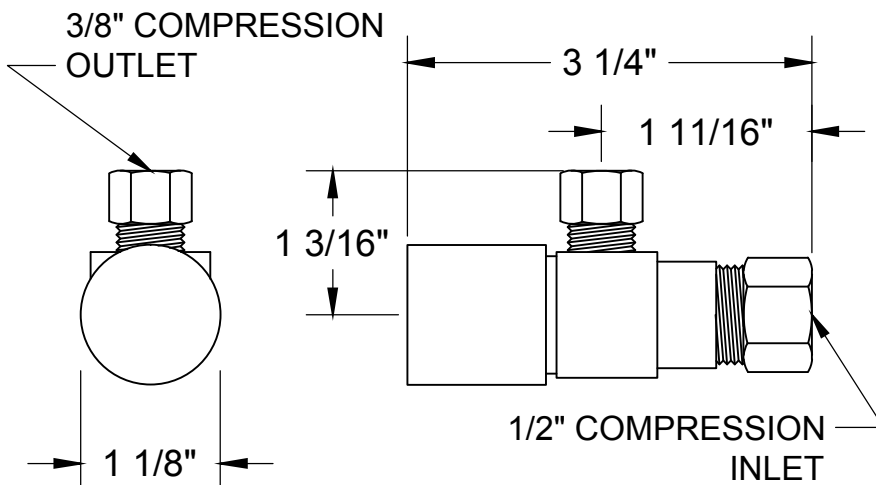

MT6831-NL

TOILET SUPPLY KIT

SPECIFICATION SHEET

- ONE LEAD FREE cUPC CERTIFIED MT6004-NL 1/4 TURN CERAMIC DISC CARTRIDGE VALVE
- 1/2" COMPRESSION (5/8" O.D.) INLET
- 3/8" O.D. COMPRESSION OUTLET
- ONE MT436X NO LEAD SUPPLY TUBE
- OFFERED IN MANY STANDARD DECORATIVE FINISHES
- SPECIAL FINISHES AVAILABLE UPON REQUEST