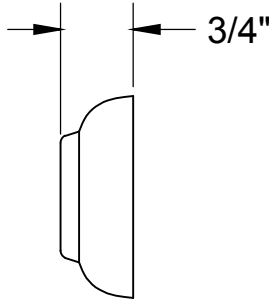

MT6831-NL

TOILET SUPPLY KIT

SPECIFICATION SHEET

- ONE LEAD FREE cUPC CERTIFIED MT6004-NL 1/4 TURN CERAMIC DISC CARTRIDGE VALVE
- 1/2" COMPRESSION (5/8" O.D.) INLET
- 3/8" O.D. COMPRESSION OUTLET
- ONE MT436X NO LEAD SUPPLY TUBE
- OFFERED IN MANY STANDARD DECORATIVE FINISHES
- SPECIAL FINISHES AVAILABLE UPON REQUEST