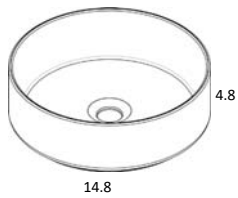

## COLORS TECHNICALS

---

Material:	Ceramic washbasin
Finish:	Matt
Dimensio	14.8 x 14.8 x 4.8

## COLORS DIMENSIONS

---