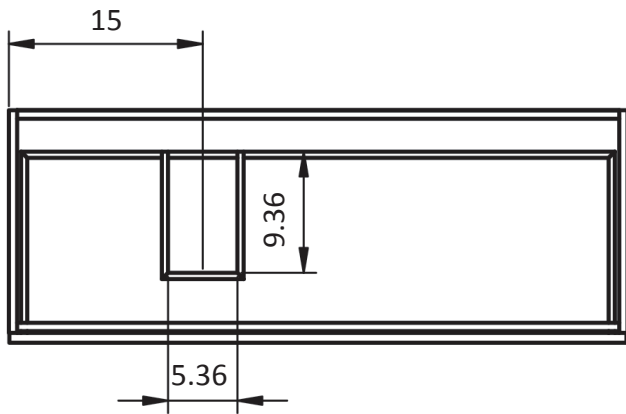

Gris

Negro

Vision Measurements

Vanities

Depth 18

Accessories

Depth 10.8

24" 2 Door Vision Vanity

48" 2 Drawer Vision Vanity - Center Sink

48" 2 Drawer Vision Vanity - Double Sink

48" 2 Drawer Vision Vanity - Right Side Sink

48" 2 Drawer Vision Vanity - Left Side Sink

Vision Towers