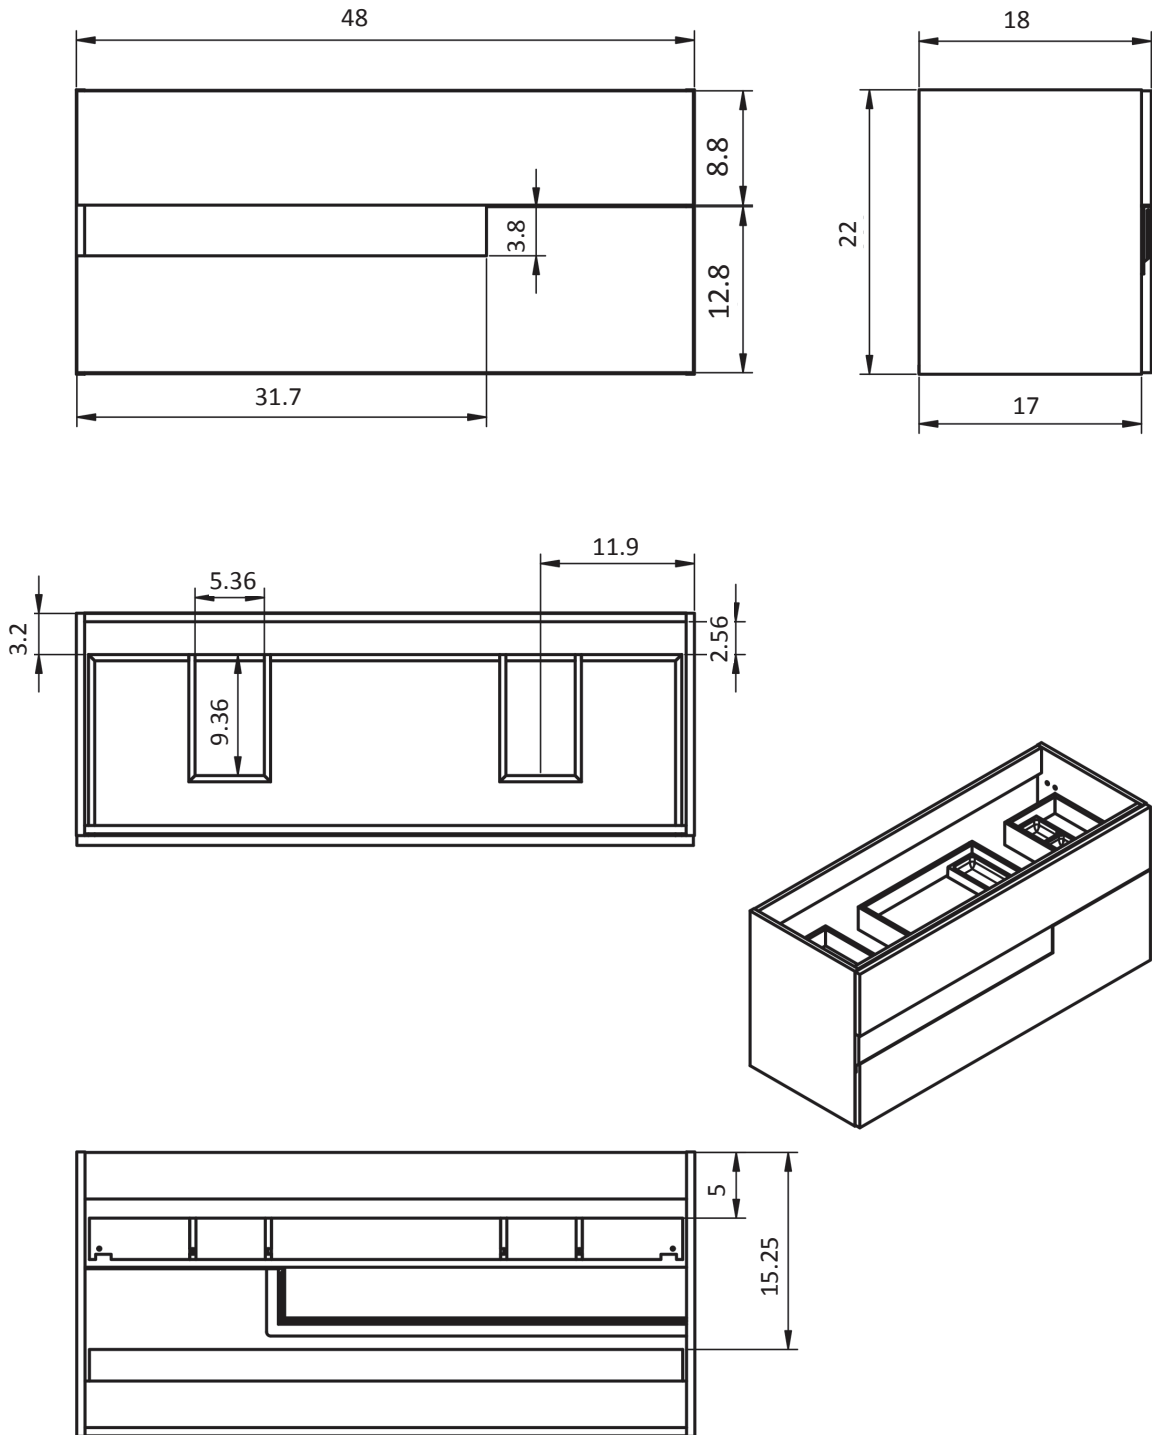

Gris

Negro

Vision Measurements

Vanities

Depth 18

Accessories

Depth 10.8

24" 2 Door Vision Vanity

32" 2 Door Vision Vanity

24" 2 Drawer Vision Vanity

32" 2 Drawer Vision Vanity

40" 2 Drawer_Vision Vanity - Center Sink

40" 2 Drawer Vision Vanity - Right Side Sink

40" 2 Drawer Vision Vanity - Left Side Sink

48" 2 Drawer Vision Vanity - Center Sink

48" 2 Drawer Vision Vanity - Double Sink

48" 2 Drawer Vision Vanity - Right Side Sink

48" 2 Drawer Vision Vanity - Left Side Sink

Vision Towers