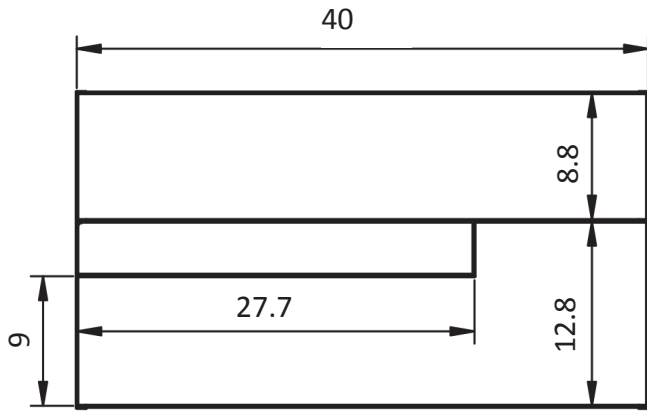

Gris

Negro

Vision Measurements

Vanities

Depth 18

Accessories

Depth 10.8

24" 2 Door Vision Vanity

32" 2 Door Vision Vanity

24" 2 Drawer Vision Vanity

32" 2 Drawer Vision Vanity

40" 2 Drawer_Vision Vanity - Center Sink

40" 2 Drawer Vision Vanity - Right Side Sink

40" 2 Drawer Vision Vanity - Left Side Sink

48" 2 Drawer Vision Vanity - Center Sink

48" 2 Drawer Vision Vanity - Double Sink

48" 2 Drawer Vision Vanity - Right Side Sink

48" 2 Drawer Vision Vanity - Left Side Sink

Vision Towers