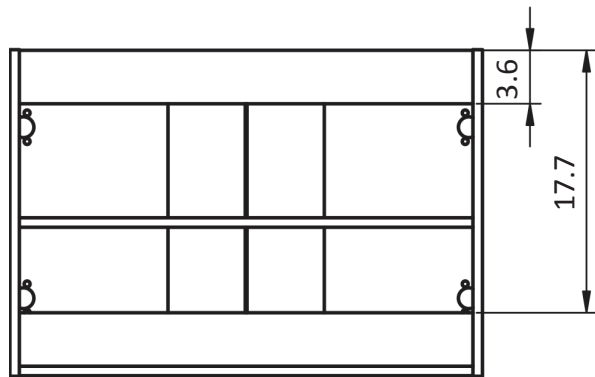

32" 2 Door Vision Vanity