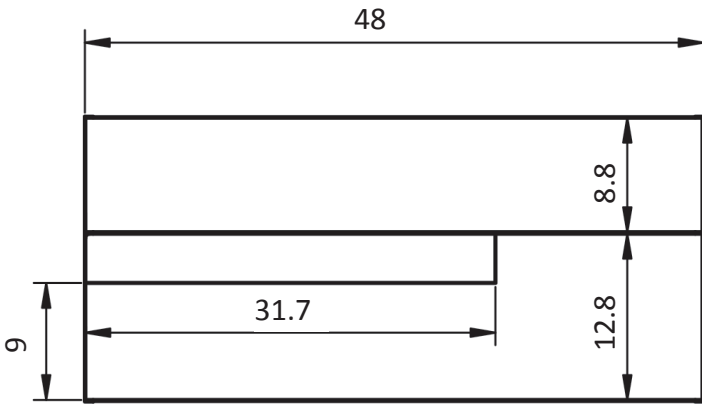

Gris

Negro

Vision Measurements

Vanities

Depth 18

Accessories

Depth 10.8

24" 2 Door Vision Vanity

48" 2 Drawer Vision Vanity - Center Sink

48" 2 Drawer Vision Vanity - Double Sink

48" 2 Drawer Vision Vanity - Right Side Sink

48" 2 Drawer Vision Vanity - Left Side Sink

Vision Towers