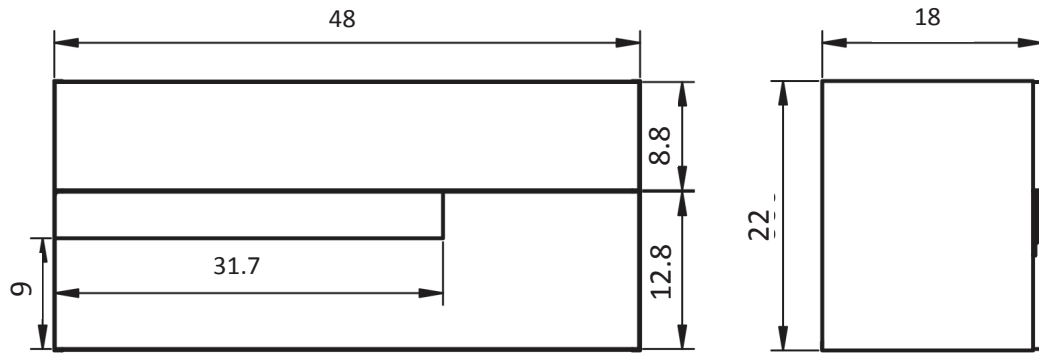

Gris

Negro

Vision Measurements

Vanities

Depth 18

Accessories

Depth 10.8

24" 2 Door Vision Vanity

32" 2 Door Vision Vanity

24" 2 Drawer Vision Vanity

32" 2 Drawer Vision Vanity

40" 2 Drawer_Vision Vanity - Center Sink

40" 2 Drawer Vision Vanity - Right Side Sink

40" 2 Drawer Vision Vanity - Left Side Sink

48" 2 Drawer Vision Vanity - Center Sink

48" 2 Drawer Vision Vanity - Double Sink

48" 2 Drawer Vision Vanity - Right Side Sink

48" 2 Drawer Vision Vanity - Left Side Sink

Vision Towers