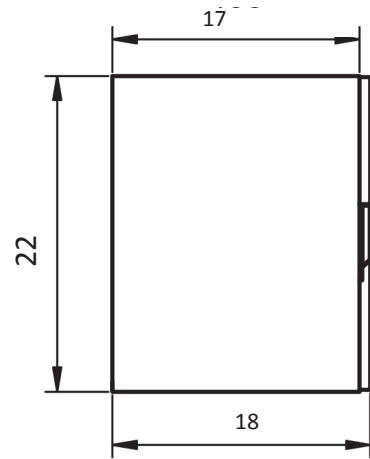

Gris

Negro

Vision Measurements

Vanities

Depth 18

Accessories

Depth 10.8

24" 2 Door Vision Vanity

32" 2 Door Vision Vanity

24" 2 Drawer Vision Vanity

32" 2 Drawer Vision Vanity

40" 2 Drawer_Vision Vanity - Center Sink

40" 2 Drawer Vision Vanity - Right Side Sink

40" 2 Drawer Vision Vanity - Left Side Sink

48" 2 Drawer Vision Vanity - Center Sink

48" 2 Drawer Vision Vanity - Double Sink

48" 2 Drawer Vision Vanity - Right Side Sink

48" 2 Drawer Vision Vanity - Left Side Sink

Vision Towers