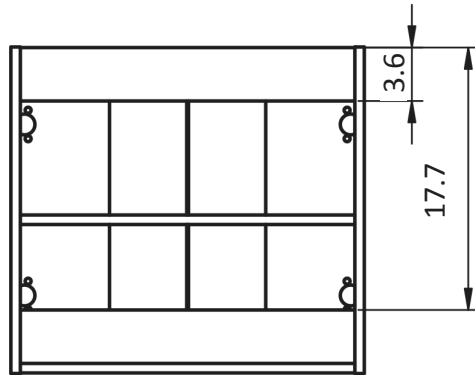

Gris

Negro

Vision Measurements

Vanities

Depth 18

Accessories

Depth 10.8

24" 2 Door Vision Vanity

32" 2 Door Vision Vanity

24" 2 Drawer Vision Vanity

32" 2 Drawer Vision Vanity

40" 2 Drawer_Vision Vanity - Center Sink

40" 2 Drawer Vision Vanity - Right Side Sink

40" 2 Drawer Vision Vanity - Left Side Sink