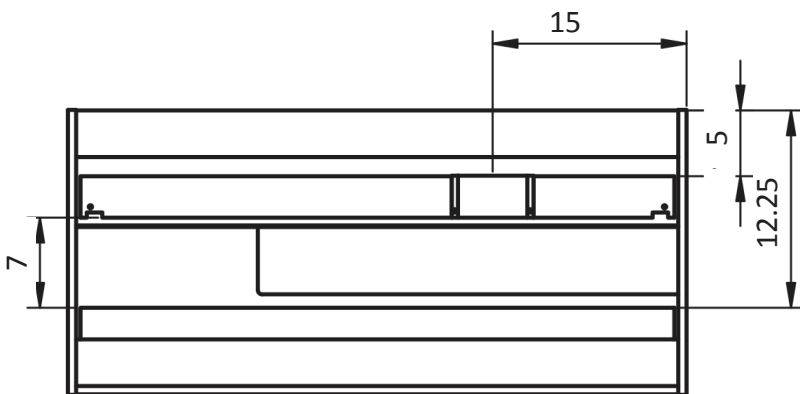

48" 2 Drawer Vision Vanity - Center Sink

48" 2 Drawer Vision Vanity - Double Sink

48" 2 Drawer Vision Vanity - Right Side Sink

48" 2 Drawer Vision Vanity - Left Side Sink

Vision Towers