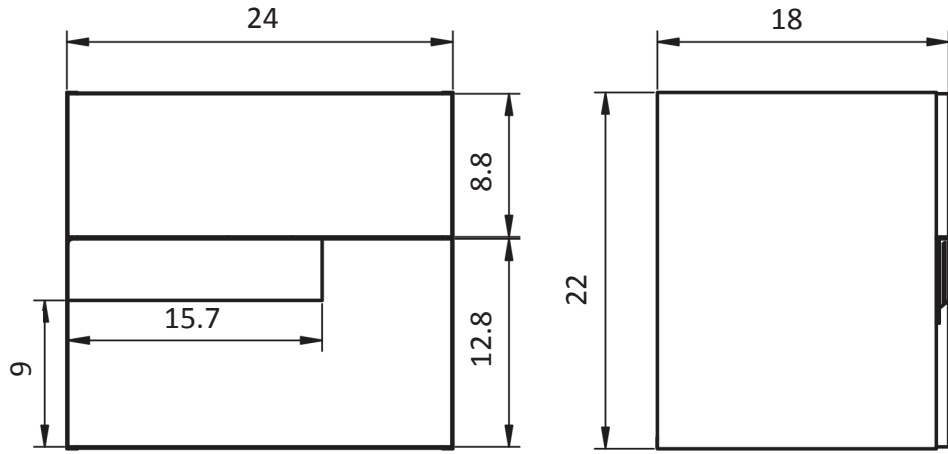

24" 2 Drawer Vision Vanity