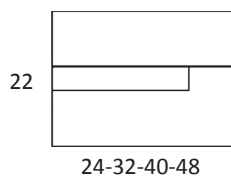

Gris

Negro

Vision Measurements

Vanities

Depth 18

Accessories

Depth 10.8

24" 2 Door Vision Vanity