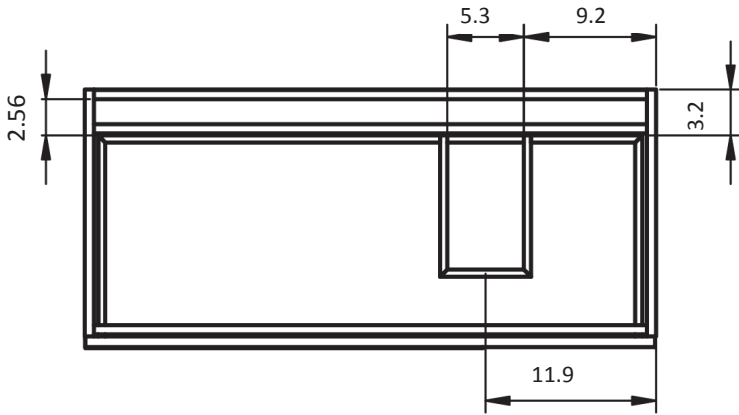

Gris

Negro

Vision Measurements

Vanities

Depth 18

Accessories

Depth 10.8

24" 2 Door Vision Vanity

32" 2 Door Vision Vanity

24" 2 Drawer Vision Vanity

32" 2 Drawer Vision Vanity

40" 2 Drawer_Vision Vanity - Center Sink

40" 2 Drawer Vision Vanity - Right Side Sink

40" 2 Drawer Vision Vanity - Left Side Sink

48" 2 Drawer Vision Vanity - Center Sink

48" 2 Drawer Vision Vanity - Double Sink

48" 2 Drawer Vision Vanity - Right Side Sink

48" 2 Drawer Vision Vanity - Left Side Sink

Vision Towers