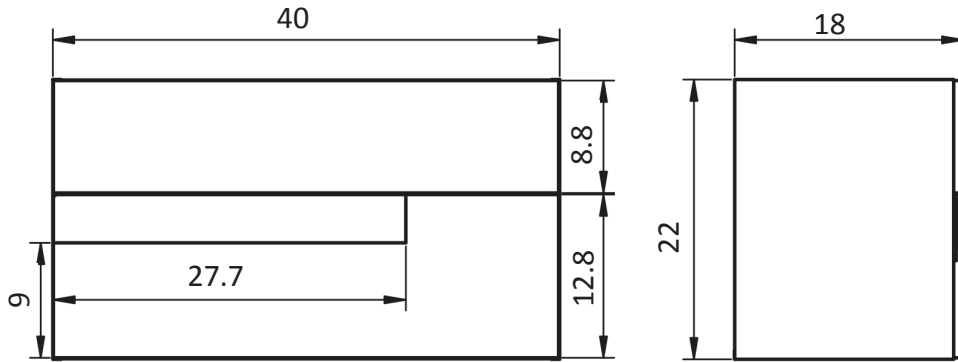

Gris

Negro

Vision Measurements

Vanities

Depth 18

Accessories

Depth 10.8

24" 2 Door Vision Vanity

32" 2 Door Vision Vanity

24" 2 Drawer Vision Vanity

32" 2 Drawer Vision Vanity

40" 2 Drawer_Vision Vanity - Center Sink

40" 2 Drawer Vision Vanity - Right Side Sink

40" 2 Drawer Vision Vanity - Left Side Sink

48" 2 Drawer Vision Vanity - Center Sink

48" 2 Drawer Vision Vanity - Double Sink

48" 2 Drawer Vision Vanity - Right Side Sink

48" 2 Drawer Vision Vanity - Left Side Sink

Vision Towers