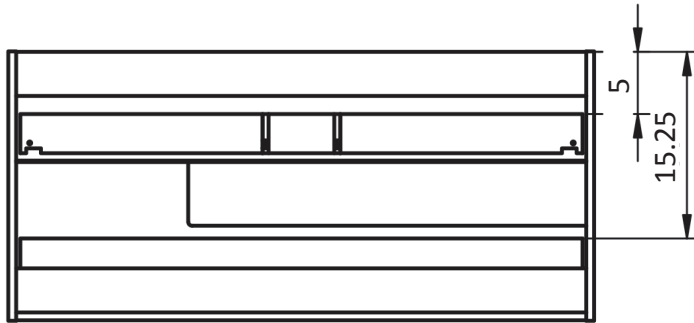

32" 2 Door Vision Vanity

24" 2 Drawer Vision Vanity

32" 2 Drawer Vision Vanity

40" 2 Drawer_Vision Vanity - Center Sink

40" 2 Drawer Vision Vanity - Right Side Sink

40" 2 Drawer Vision Vanity - Left Side Sink

48" 2 Drawer Vision Vanity - Center Sink

48" 2 Drawer Vision Vanity - Double Sink

48" 2 Drawer Vision Vanity - Right Side Sink

48" 2 Drawer Vision Vanity - Left Side Sink

Vision Towers