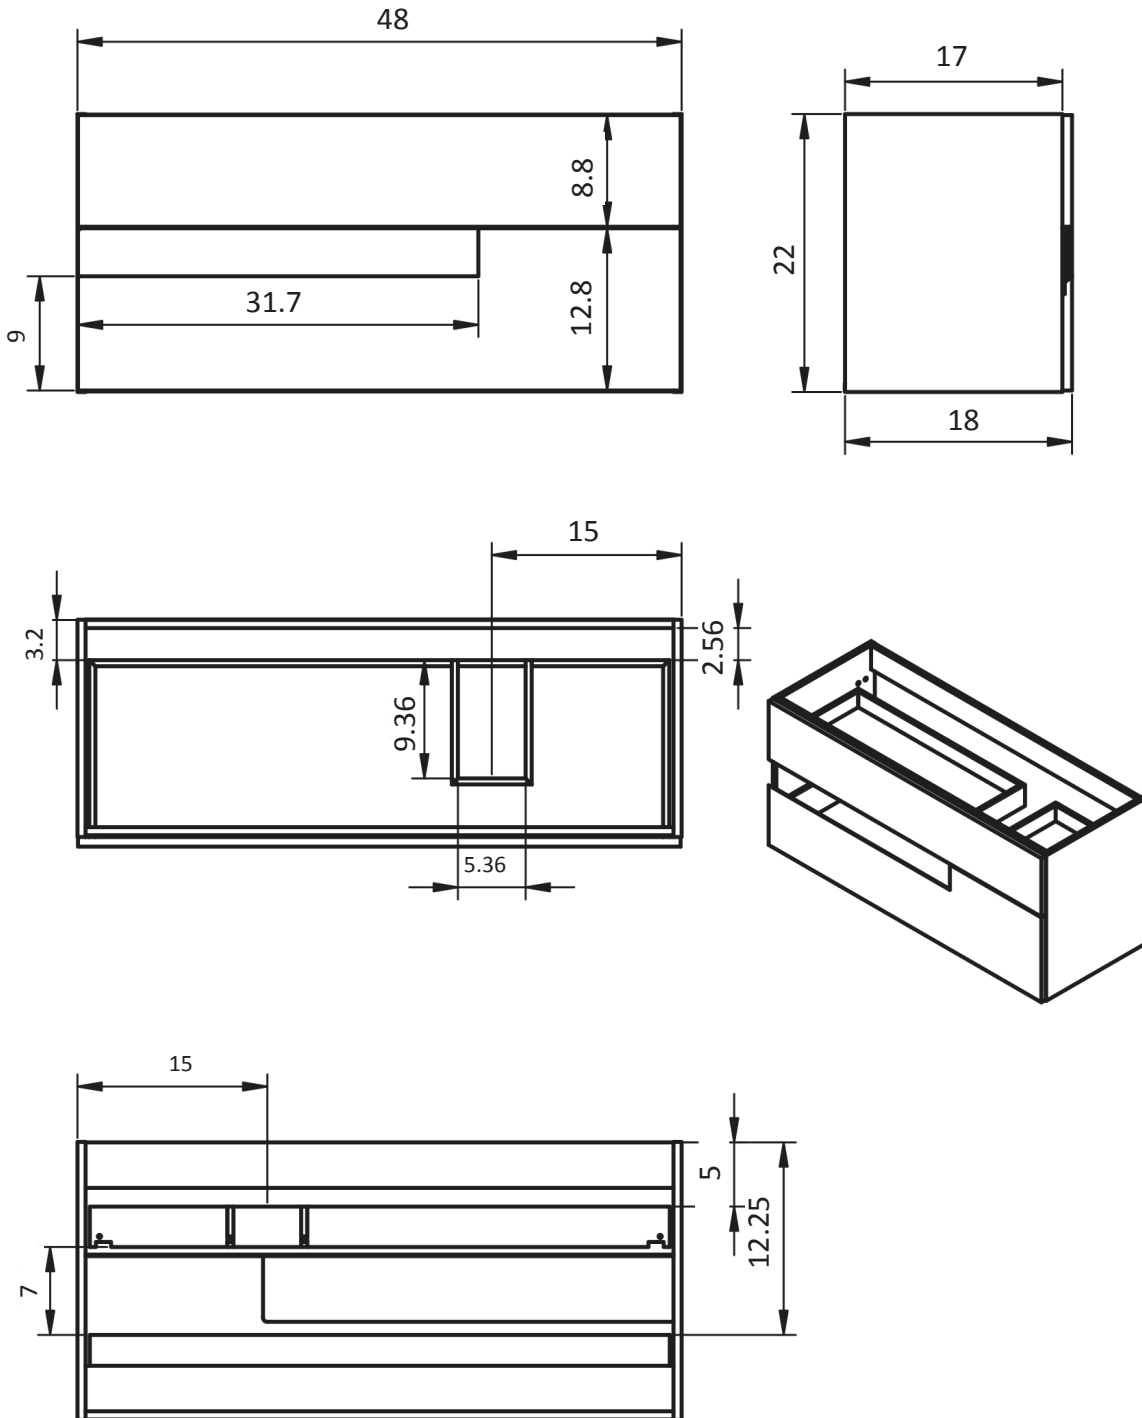

Gris

Negro

Vision Measurements

Vanities

Depth 18

Accessories

Depth 10.8

24" 2 Door Vision Vanity

32" 2 Door Vision Vanity

24" 2 Drawer Vision Vanity

32" 2 Drawer Vision Vanity

40" 2 Drawer_Vision Vanity - Center Sink

40" 2 Drawer Vision Vanity - Right Side Sink

40" 2 Drawer Vision Vanity - Left Side Sink

48" 2 Drawer Vision Vanity - Center Sink

48" 2 Drawer Vision Vanity - Double Sink

48" 2 Drawer Vision Vanity - Right Side Sink

48" 2 Drawer Vision Vanity - Left Side Sink

Vision Towers