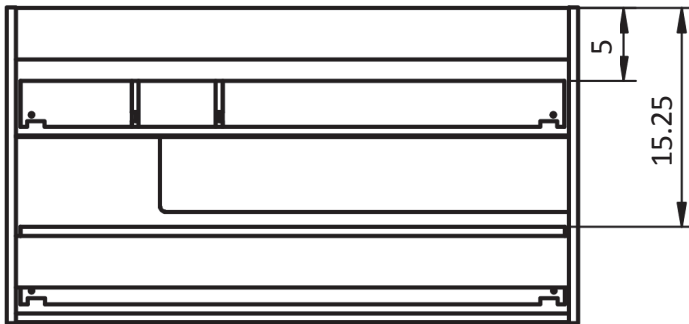

32" 2 Door Vision Vanity

24" 2 Drawer Vision Vanity

32" 2 Drawer Vision Vanity

40" 2 Drawer_Vision Vanity - Center Sink

40" 2 Drawer Vision Vanity - Right Side Sink

40" 2 Drawer Vision Vanity - Left Side Sink

48" 2 Drawer Vision Vanity - Center Sink

48" 2 Drawer Vision Vanity - Double Sink

48" 2 Drawer Vision Vanity - Right Side Sink

48" 2 Drawer Vision Vanity - Left Side Sink

Vision Towers