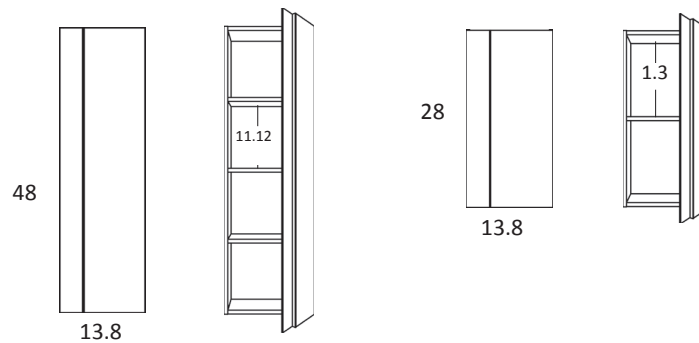

Gris

Negro

Vision Measurements

Vanities

Depth 18

Accessories

Depth 10.8

24" 2 Door Vision Vanity

32" 2 Door Vision Vanity

24" 2 Drawer Vision Vanity

32" 2 Drawer Vision Vanity

40" 2 Drawer_Vision Vanity - Center Sink

40" 2 Drawer Vision Vanity - Right Side Sink

40" 2 Drawer Vision Vanity - Left Side Sink