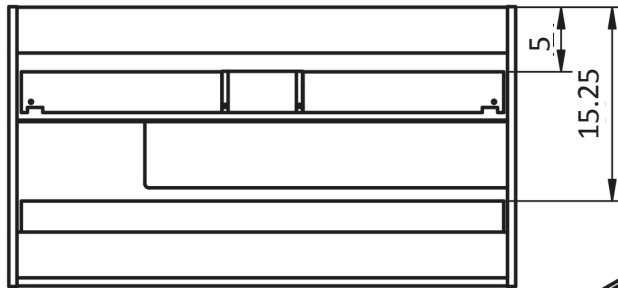

32" 2 Door Vision Vanity

24" 2 Drawer Vision Vanity

32" 2 Drawer Vision Vanity

40" 2 Drawer_Vision Vanity - Center Sink

40" 2 Drawer Vision Vanity - Right Side Sink

40" 2 Drawer Vision Vanity - Left Side Sink

48" 2 Drawer Vision Vanity - Center Sink

48" 2 Drawer Vision Vanity - Double Sink

48" 2 Drawer Vision Vanity - Right Side Sink

48" 2 Drawer Vision Vanity - Left Side Sink

Vision Towers