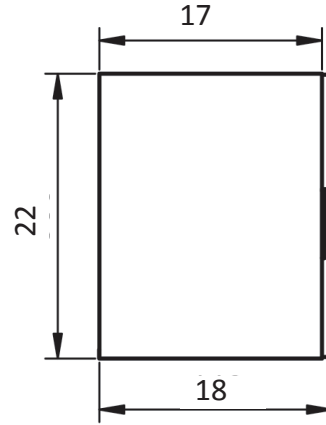

Gris

Negro

Vision Measurements

Vanities

Depth 18

Accessories

Depth 10.8

24" 2 Door Vision Vanity

32" 2 Door Vision Vanity

24" 2 Drawer Vision Vanity

32" 2 Drawer Vision Vanity

40" 2 Drawer_Vision Vanity - Center Sink

40" 2 Drawer Vision Vanity - Right Side Sink

40" 2 Drawer Vision Vanity - Left Side Sink

48" 2 Drawer Vision Vanity - Center Sink

48" 2 Drawer Vision Vanity - Double Sink

48" 2 Drawer Vision Vanity - Right Side Sink

48" 2 Drawer Vision Vanity - Left Side Sink

Vision Towers