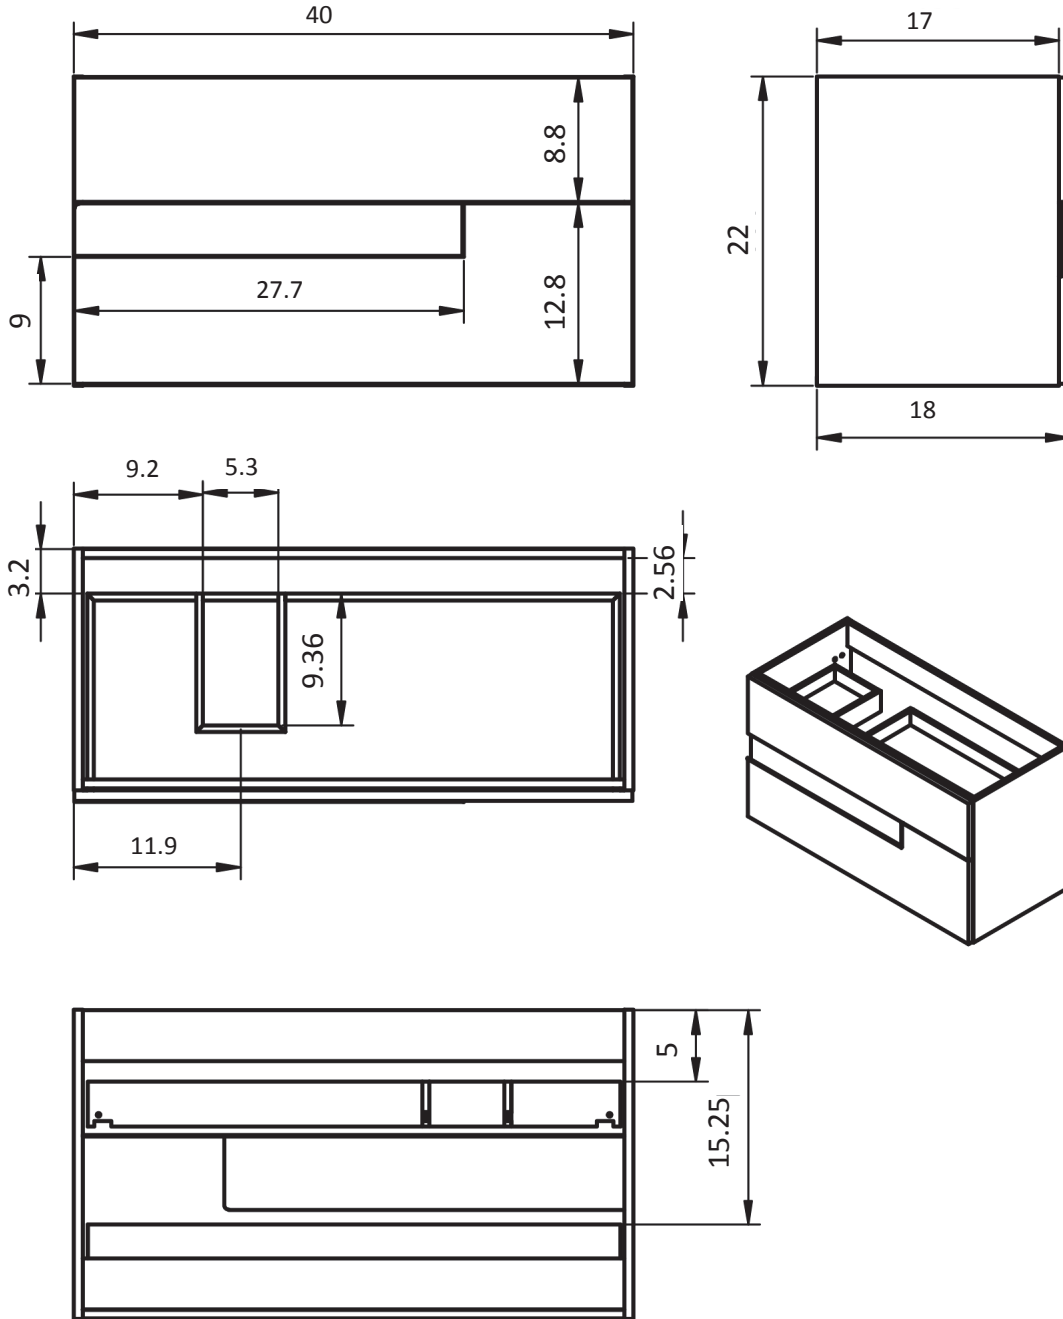

Gris

Negro

Vision Measurements

Vanities

Depth 18

Accessories

Depth 10.8

24" 2 Door Vision Vanity

32" 2 Door Vision Vanity

24" 2 Drawer Vision Vanity

32" 2 Drawer Vision Vanity

40" 2 Drawer_Vision Vanity - Center Sink

40" 2 Drawer Vision Vanity - Right Side Sink

40" 2 Drawer Vision Vanity - Left Side Sink

48" 2 Drawer Vision Vanity - Center Sink

48" 2 Drawer Vision Vanity - Double Sink

48" 2 Drawer Vision Vanity - Right Side Sink

48" 2 Drawer Vision Vanity - Left Side Sink

Vision Towers