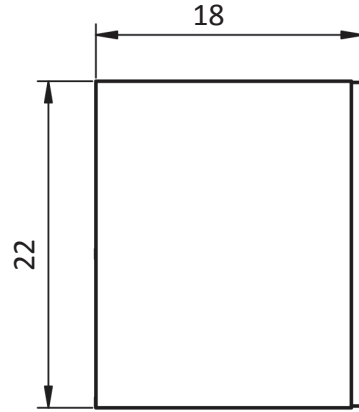

Gris

Negro

Vision Measurements

Vanities

Depth 18

Accessories

Depth 10.8

24" 2 Door Vision Vanity

32" 2 Door Vision Vanity

24" 2 Drawer Vision Vanity

32" 2 Drawer Vision Vanity

40" 2 Drawer_Vision Vanity - Center Sink

40" 2 Drawer Vision Vanity - Right Side Sink

40" 2 Drawer Vision Vanity - Left Side Sink