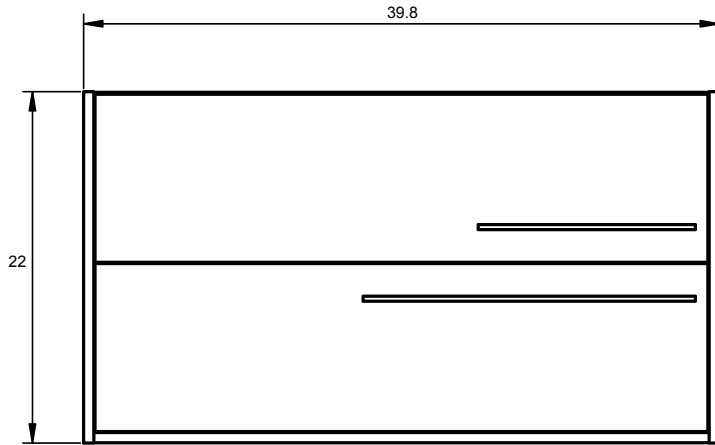

Tall Unit

Depth 10.8 inch
Reversible

24" 2 Drawer Sonik Vanity

32" 2 Drawer Sonik Vanity

40" 2 Drawer Sonik Vanity

Tall unit