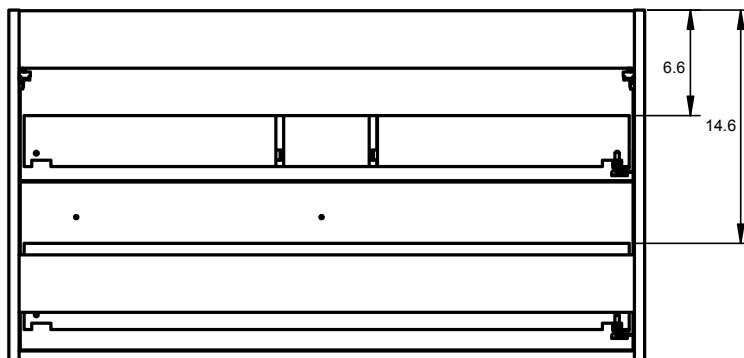

Tall Unit

Depth 10.8 inch
Reversible

24" 2 Drawer Sonik Vanity

32" 2 Drawer Sonik Vanity

40" 2 Drawer Sonik Vanity

Tall unit