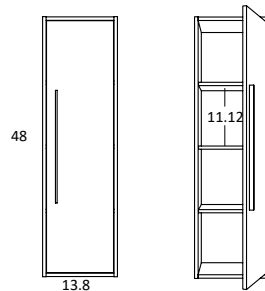

Partial extraction

Textil drawer

Antibacterial lacquer

SONIK FINISHES

				Laminates:		Handles:	
B-Ada	Ceniza	Avio	Quarzo	Aliso	Valenti	Grafito	Quarzo

SONIK DIMENSIONS

Vanity

Depth 18 in

Tall Unit

Depth 10.8 inch
Reversible

24" 2 Drawer Sonik Vanity

32" 2 Drawer Sonik Vanity

40" 2 Drawer Sonik Vanity

Tall unit