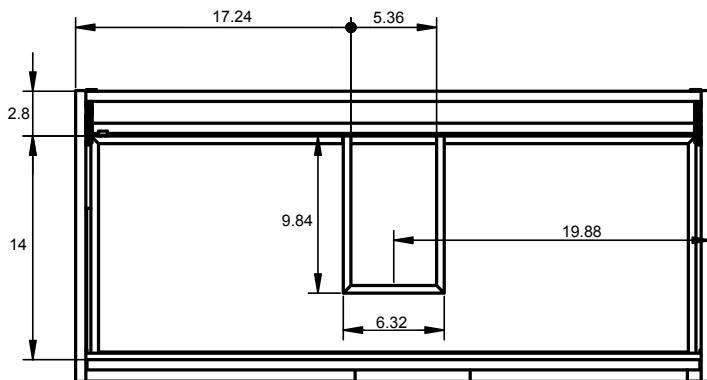

Tall Unit

Depth 10.8 inch
Reversible

24" 2 Drawer Sonik Vanity

32" 2 Drawer Sonik Vanity

40" 2 Drawer Sonik Vanity

Tall unit