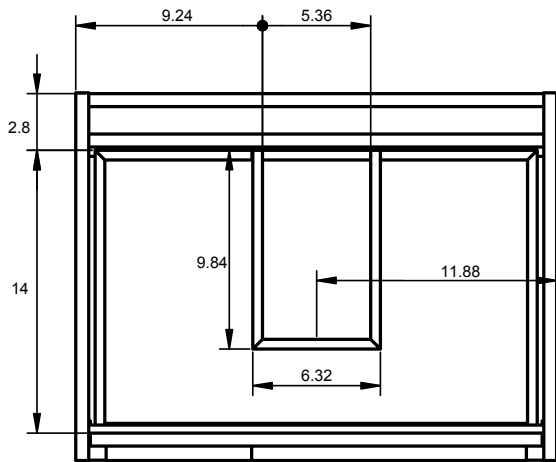

Partial extraction

Textil drawer

Antibacterial lacquer

SONIK FINISHES

				Laminates:		Handles:	
B-Ada	Ceniza	Avio	Quarzo	Aliso	Valenti	Grafito	Quarzo

SONIK DIMENSIONS

Vanity

Depth 18 in

Tall Unit

Depth 10.8 inch
Reversible

24" 2 Drawer Sonik Vanity

32" 2 Drawer Sonik Vanity

40" 2 Drawer Sonik Vanity

Tall unit