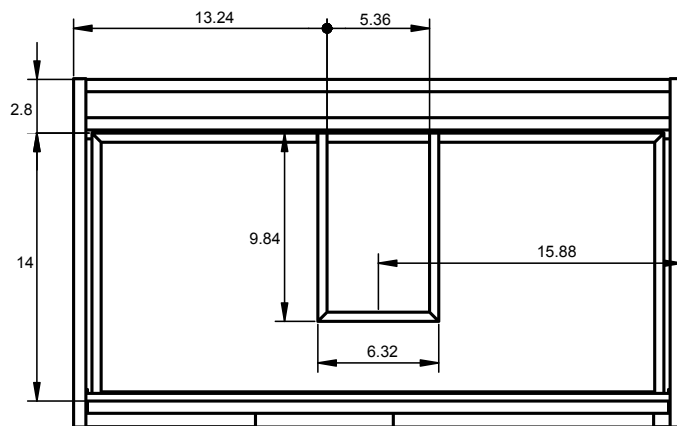

Tall Unit

Depth 10.8 inch
Reversible

24" 2 Drawer Sonik Vanity

32" 2 Drawer Sonik Vanity

40" 2 Drawer Sonik Vanity

Tall unit