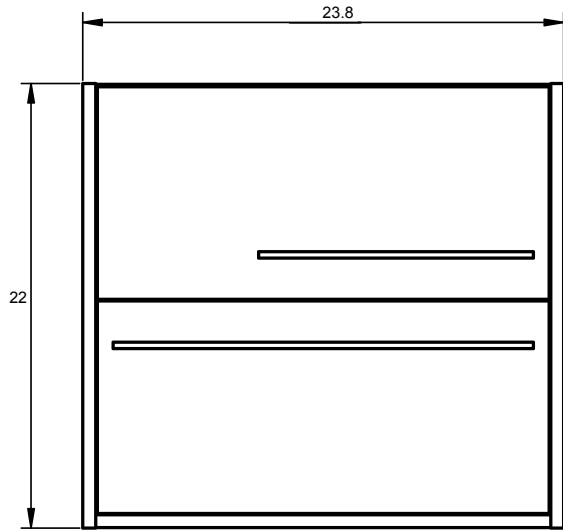

Partial extraction

Textil drawer

Antibacterial lacquer

SONIK FINISHES

				Laminates:		Handles:	
B-Ada	Ceniza	Avio	Quarzo	Aliso	Valenti	Grafito	Quarzo

SONIK DIMENSIONS

Vanity

Depth 18 in

Tall Unit

Depth 10.8 inch
Reversible

24" 2 Drawer Sonik Vanity

32" 2 Drawer Sonik Vanity

40" 2 Drawer Sonik Vanity

Tall unit