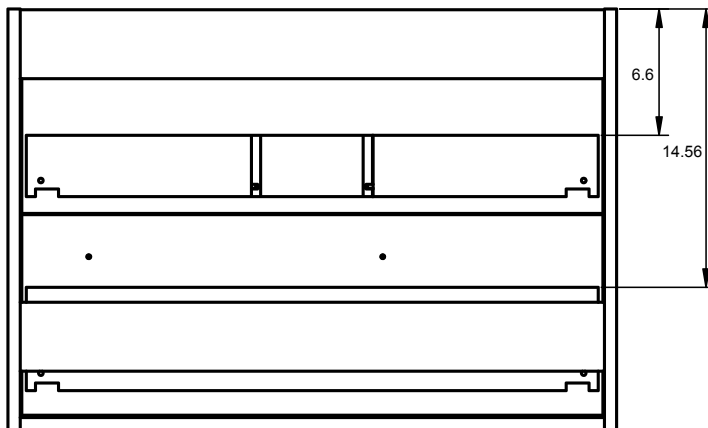

Tall Unit

Depth 10.8 inch
Reversible

24" 2 Drawer Sonik Vanity

32" 2 Drawer Sonik Vanity

40" 2 Drawer Sonik Vanity

Tall unit