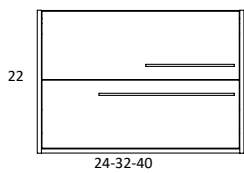

Partial extraction

Textil drawer

Antibacterial lacquer

SONIK FINISHES

				Laminates:		Handles:	
B-Ada	Ceniza	Avio	Quarzo	Aliso	Valenti	Grafito	Quarzo

SONIK DIMENSIONS

Vanity

Depth 18 in