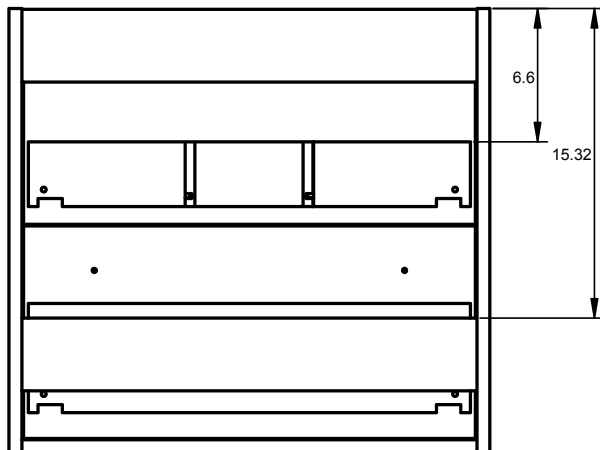

Partial extraction

Textil drawer

Antibacterial lacquer

SONIK FINISHES

				Laminates:		Handles:	
B-Ada	Ceniza	Avio	Quarzo	Aliso	Valenti	Grafito	Quarzo

SONIK DIMENSIONS

Vanity

Depth 18 in

Tall Unit

Depth 10.8 inch
Reversible

24" 2 Drawer Sonik Vanity

32" 2 Drawer Sonik Vanity

40" 2 Drawer Sonik Vanity

Tall unit