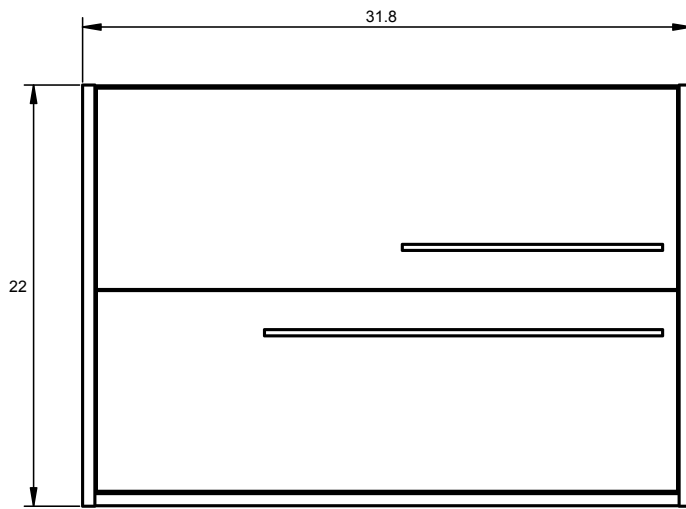

Tall Unit

Depth 10.8 inch
Reversible

24" 2 Drawer Sonik Vanity

32" 2 Drawer Sonik Vanity

40" 2 Drawer Sonik Vanity

Tall unit