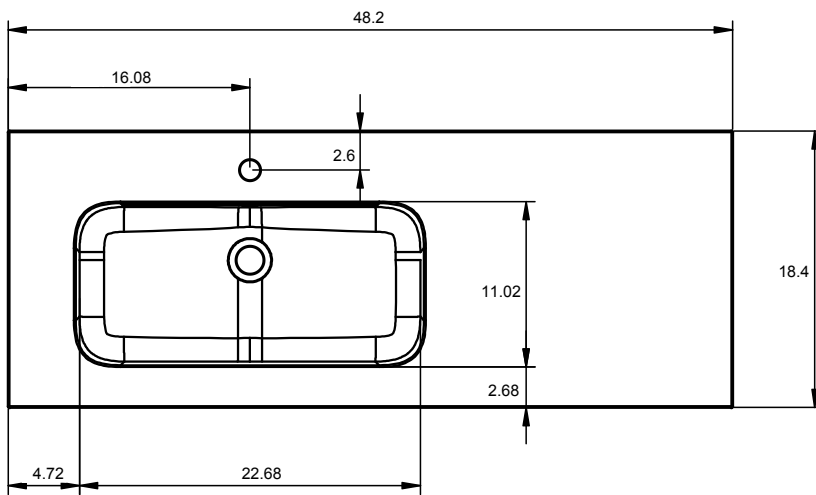

HASVIK
TECHNICAL

Material: Resin

Finish: Matte

Bowl Depth: 5 3/4

Sink Thickness: 3/4

Bowl Width 19 in:

Sink:
24 in

R/L Side Sink
40 in
48 in

Double Sink:
48 in
56 in
64 in

Bowl Width 24 in:

Sink:
32 in
40 in
48 in
80 in

R/L Side Sink
56 in
64 in

HASVIK DIMENSIONS

24"

32"

40"

40" Left Side Sink

40" Right Side Sink

48"

48" Double Sink

48" Left Side Sink

48" Right Side Sink

48" Left Side Sink

48" Left Side Sink

56" Left Side Sink

56" Right Side Sink

56" Double Sink

64" Left Side Sink

64" Right Side Sink

64" Double Sink