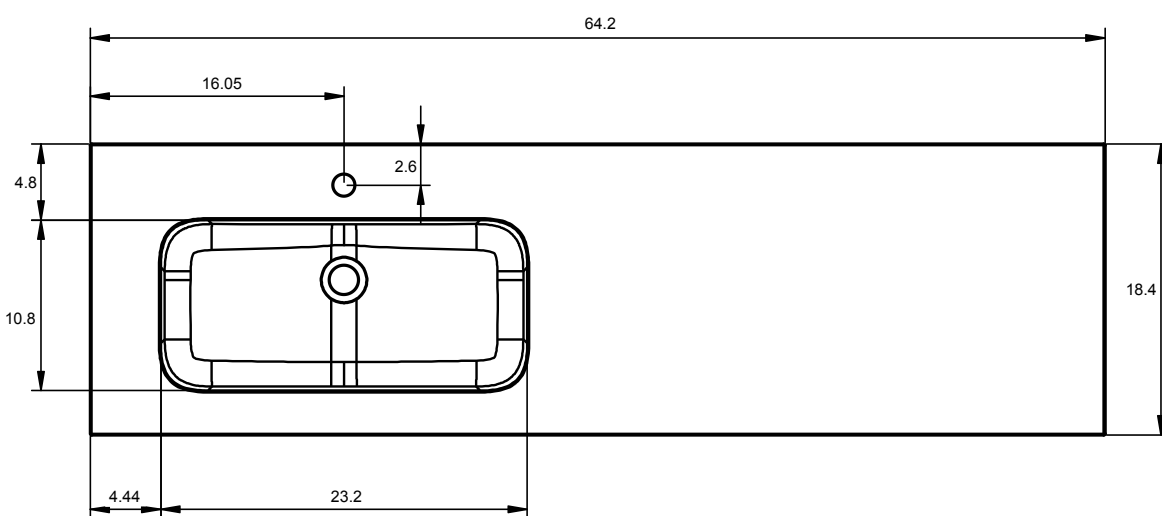

Double Sink:
48 in
56 in
64 in

Bowl Width 24 in:

Sink:
32 in
40 in
48 in
80 in

R/L Side Sink
56 in
64 in

HASVIK DIMENSIONS

24"

32"

40"

40" Left Side Sink

40" Right Side Sink

48"

48" Double Sink

48" Left Side Sink

48" Right Side Sink

48" Left Side Sink

48" Left Side Sink

56" Left Side Sink

56" Right Side Sink

56" Double Sink

64" Left Side Sink

64" Right Side Sink

64" Double Sink