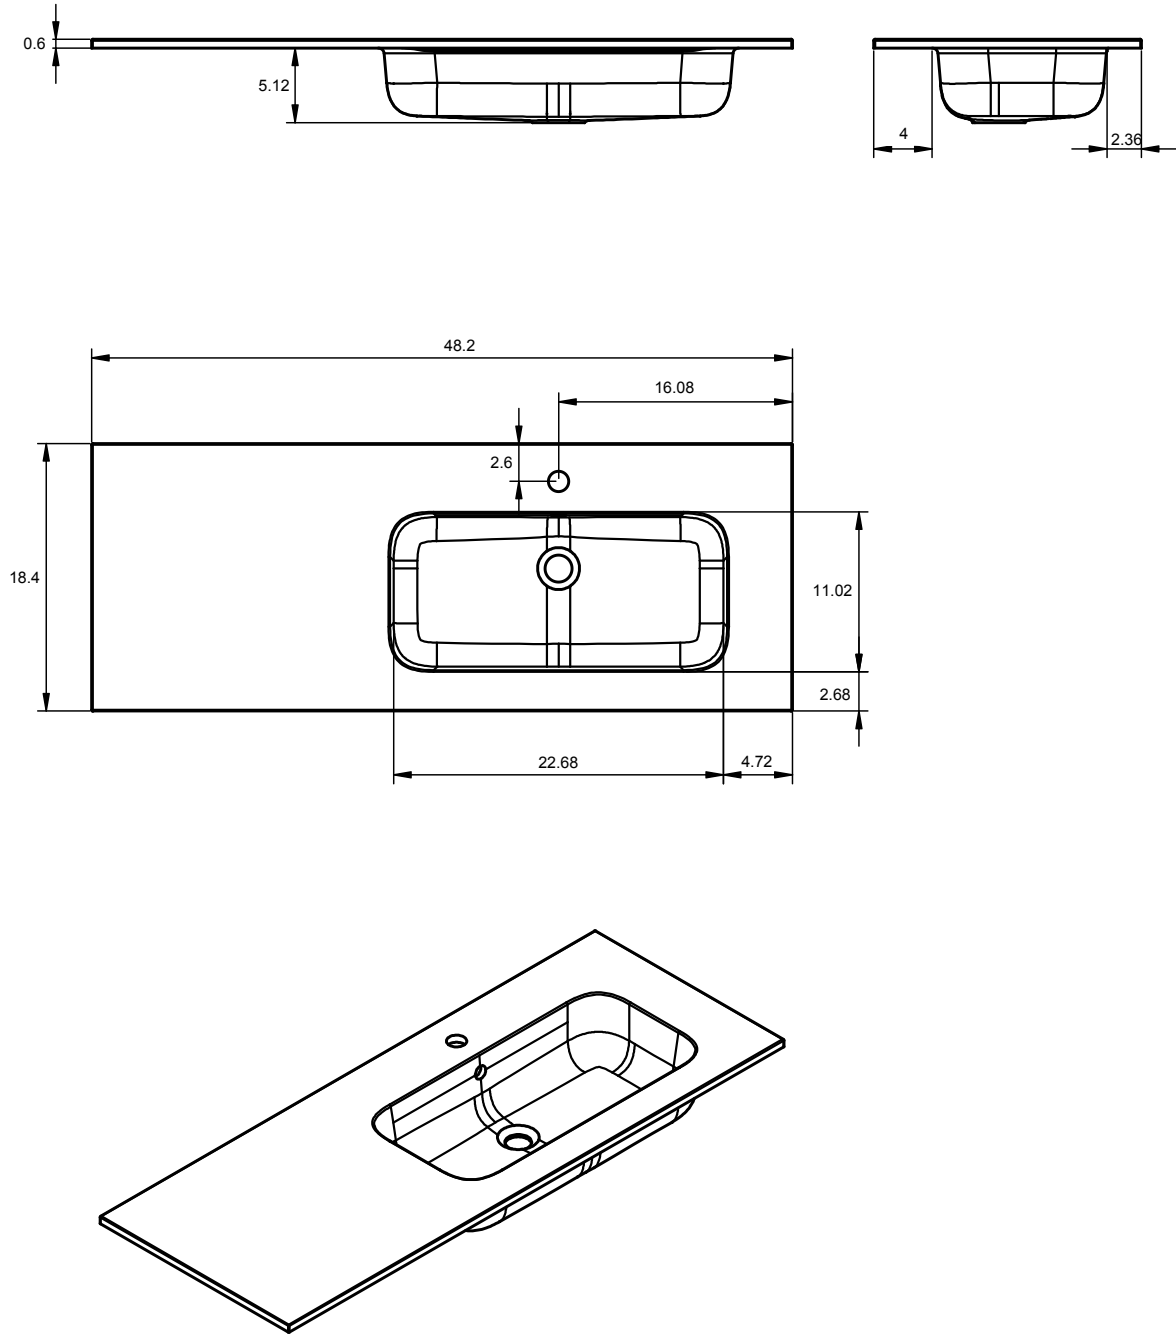

HASVIK
TECHNICAL

Material: Resin

Finish: Matte

Bowl Depth: 5 3/4

Sink Thickness: 3/4

Bowl Width 19 in:

Sink:
24 in

R/L Side Sink
40 in
48 in

Double Sink:
48 in
56 in
64 in

Bowl Width 24 in:

Sink:
32 in
40 in
48 in
80 in

R/L Side Sink
56 in
64 in

HASVIK DIMENSIONS

24"

32"

40"

40" Left Side Sink

40" Right Side Sink

48"

48" Double Sink

48" Left Side Sink

48" Right Side Sink

48" Left Side Sink

48" Left Side Sink

56" Left Side Sink

56" Right Side Sink

56" Double Sink

64" Left Side Sink

64" Right Side Sink

64" Double Sink