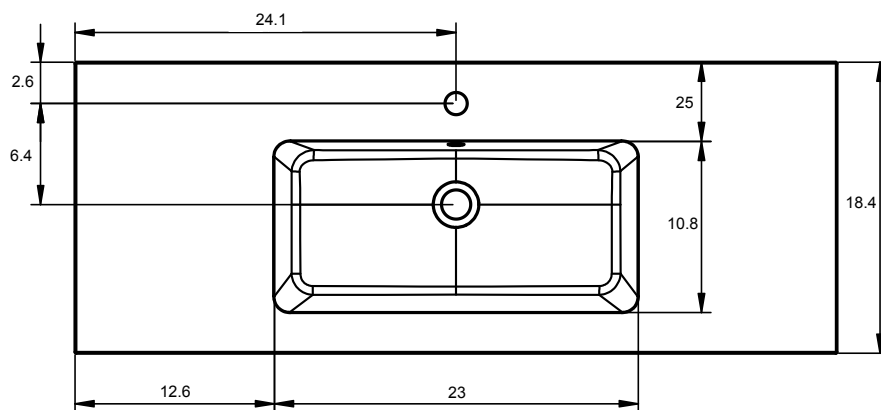

HASVIK
TECHNICAL

Material: Resin

Finish: Matte

Bowl Depth: 5 3/4

Sink Thickness: 3/4

Bowl Width 19 in:

Sink:
24 in

R/L Side Sink
40 in
48 in

Double Sink:
48 in
56 in
64 in

Bowl Width 24 in:

Sink:
32 in
40 in
48 in
80 in

R/L Side Sink
56 in
64 in

HASVIK DIMENSIONS

24"

32"

40"

40" Left Side Sink

40" Right Side Sink

48"

48" Double Sink

48" Left Side Sink

48" Right Side Sink

48" Left Side Sink

48" Left Side Sink

56" Left Side Sink

56" Right Side Sink

56" Double Sink

64" Left Side Sink

64" Right Side Sink

64" Double Sink