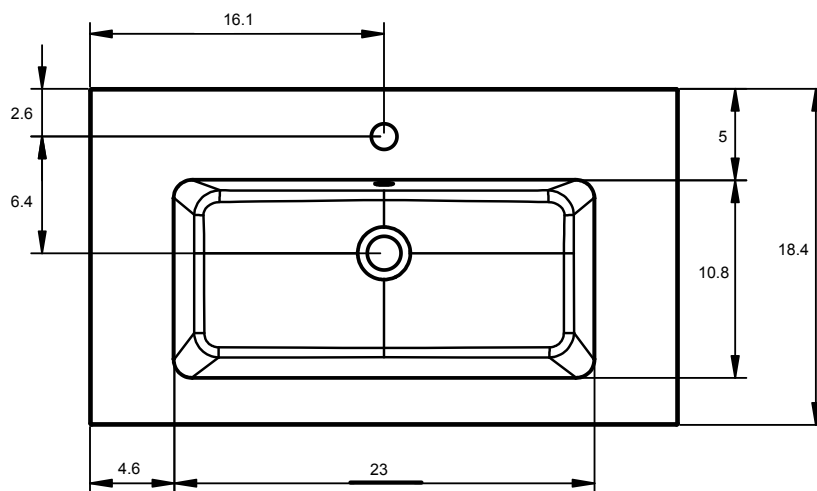

HASVIK
TECHNICAL

Material: Resin

Finish: Matte

Bowl Depth: 5 3/4

Sink Thickness: 3/4

Bowl Width 19 in:

Sink:
24 in

R/L Side Sink
40 in
48 in

Double Sink:
48 in
56 in
64 in

Bowl Width 24 in:

Sink:
32 in
40 in
48 in
80 in

R/L Side Sink
56 in
64 in

HASVIK DIMENSIONS

24"

32"

40"

40" Left Side Sink

40" Right Side Sink

48"

48" Double Sink

48" Left Side Sink

48" Right Side Sink

48" Left Side Sink

48" Left Side Sink

56" Left Side Sink

56" Right Side Sink

56" Double Sink

64" Left Side Sink

64" Right Side Sink

64" Double Sink