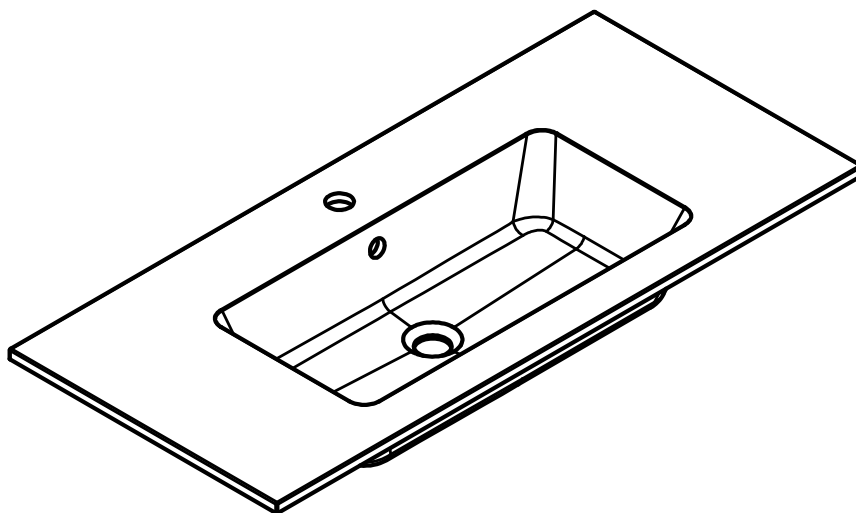

HASVIK
TECHNICAL

Material: Resin

Finish: Matte

Bowl Depth: 5 3/4

Sink Thickness: 3/4

Bowl Width 19 in:

Sink:
24 in

R/L Side Sink
40 in
48 in

Double Sink:
48 in
56 in
64 in

Bowl Width 24 in:

Sink:
32 in
40 in
48 in
80 in

R/L Side Sink
56 in
64 in

HASVIK DIMENSIONS

24"

32"

40"

40" Left Side Sink

40" Right Side Sink

48"

48" Double Sink

48" Left Side Sink

48" Right Side Sink

48" Left Side Sink

48" Left Side Sink