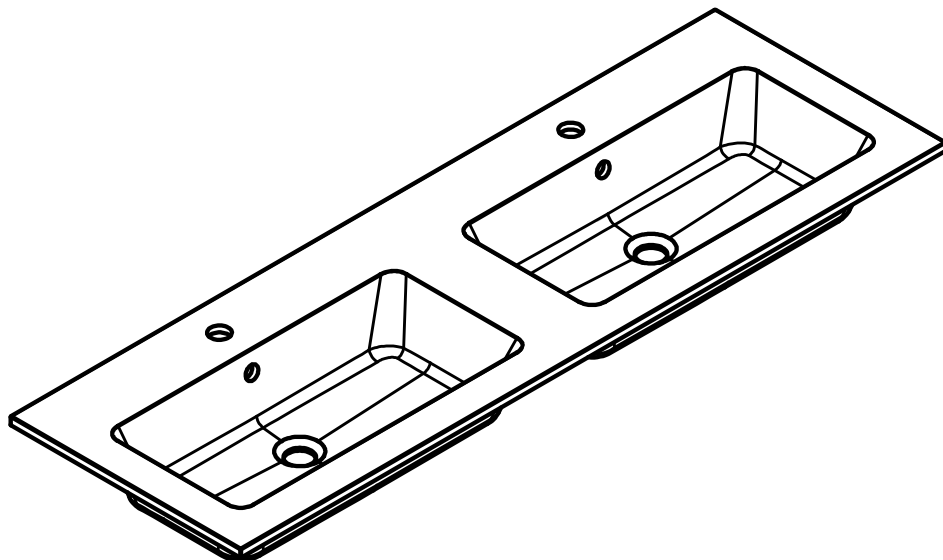

Double Sink:
48 in
56 in
64 in

Bowl Width 24 in:

Sink:
32 in
40 in
48 in
80 in

R/L Side Sink
56 in
64 in

HASVIK DIMENSIONS

24"

32"

40"

40" Left Side Sink

40" Right Side Sink

48"

48" Double Sink

48" Left Side Sink

48" Right Side Sink

48" Left Side Sink

48" Left Side Sink

56" Left Side Sink

56" Right Side Sink

56" Double Sink

64" Left Side Sink

64" Right Side Sink

64" Double Sink