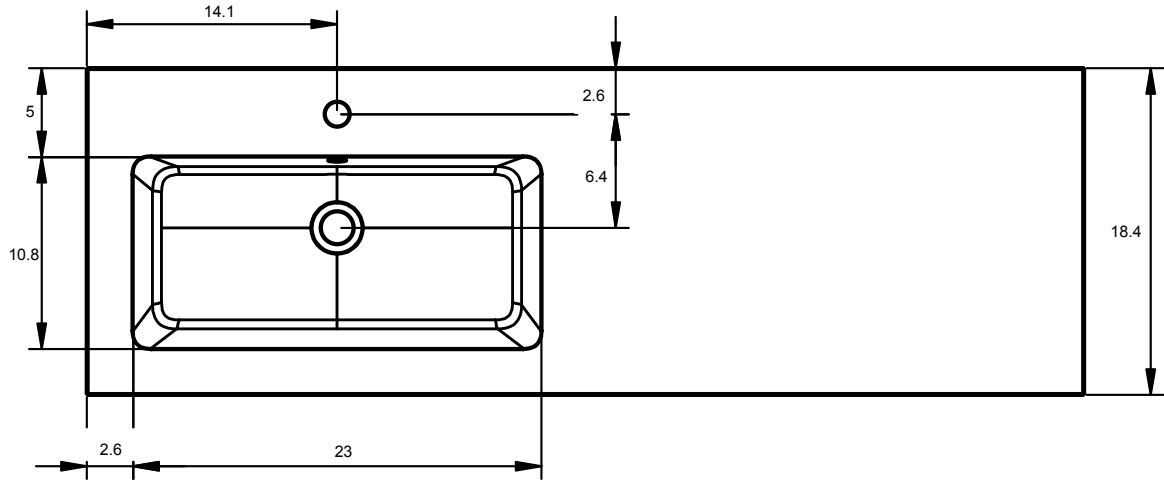

HASVIK
TECHNICAL

Material: Resin

Finish: Matte

Bowl Depth: 5 3/4

Sink Thickness: 3/4

Bowl Width 19 in:

Sink:
24 in

R/L Side Sink
40 in
48 in

Double Sink:
48 in
56 in
64 in

Bowl Width 24 in:

Sink:
32 in
40 in
48 in
80 in

R/L Side Sink
56 in
64 in

HASVIK DIMENSIONS

24"

32"

40"

40" Left Side Sink

40" Right Side Sink

48"

48" Double Sink

48" Left Side Sink

48" Right Side Sink

48" Left Side Sink

48" Left Side Sink

56" Left Side Sink

56" Right Side Sink

56" Double Sink

64" Left Side Sink

64" Right Side Sink

64" Double Sink