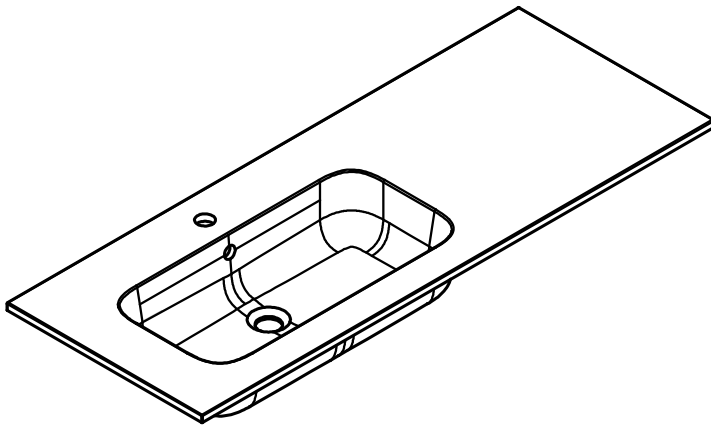

Double Sink:
48 in
56 in
64 in

Bowl Width 24 in:

Sink:
32 in
40 in
48 in
80 in

R/L Side Sink
56 in
64 in

HASVIK DIMENSIONS

24"

32"

40"

40" Left Side Sink

40" Right Side Sink

48"

48" Double Sink

48" Left Side Sink

48" Right Side Sink

48" Left Side Sink

48" Left Side Sink

56" Left Side Sink

56" Right Side Sink

56" Double Sink

64" Left Side Sink

64" Right Side Sink

64" Double Sink