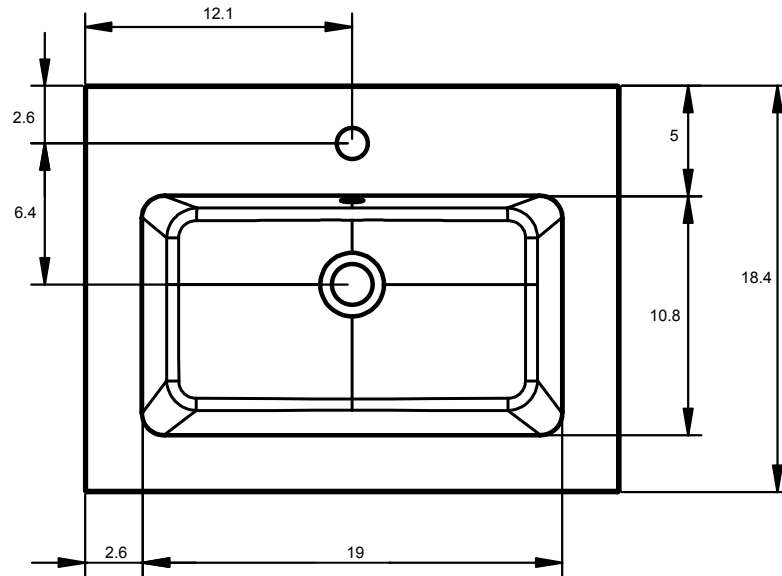

HASVIK
TECHNICAL

Material: Resin

Finish: Matte

Bowl Depth: 5 3/4

Sink Thickness: 3/4

Bowl Width 19 in:

Sink:
24 in

R/L Side Sink
40 in
48 in

Double Sink:
48 in
56 in
64 in

Bowl Width 24 in:

Sink:
32 in
40 in
48 in
80 in

R/L Side Sink
56 in
64 in

HASVIK DIMENSIONS

24"

32"

40"

40" Left Side Sink

40" Right Side Sink

48"

48" Double Sink

48" Left Side Sink

48" Right Side Sink

48" Left Side Sink

48" Left Side Sink

56" Left Side Sink

56" Right Side Sink

56" Double Sink

64" Left Side Sink

64" Right Side Sink

64" Double Sink