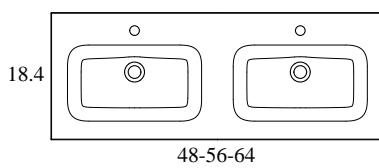

HASVIK
TECHNICAL

Material: Resin

Finish: Matte

Bowl Depth: 5 3/4

Sink Thickness: 3/4

Bowl Width 19 in:

Sink:
24 in

R/L Side Sink
40 in
48 in

Double Sink:
48 in
56 in
64 in

Bowl Width 24 in:

Sink:
32 in
40 in
48 in
80 in

R/L Side Sink
56 in
64 in

HASVIK DIMENSIONS

24"

32"

40"

40" Left Side Sink

40" Right Side Sink

48"

48" Double Sink

48" Left Side Sink

48" Right Side Sink

48" Left Side Sink

48" Left Side Sink

56" Left Side Sink

56" Right Side Sink

56" Double Sink

64" Left Side Sink

64" Right Side Sink

64" Double Sink