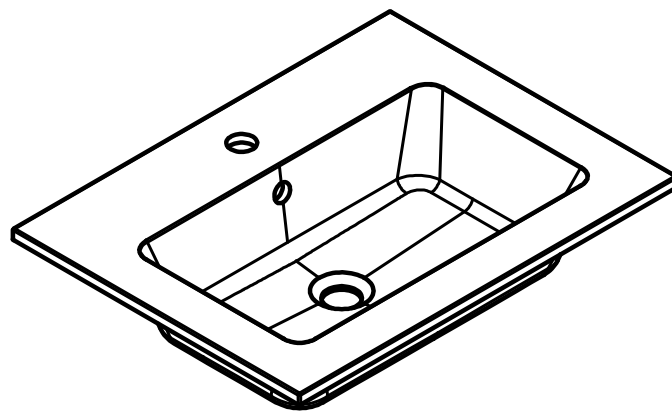

HASVIK
TECHNICAL

Material: Resin

Finish: Matte

Bowl Depth: 5 3/4

Sink Thickness: 3/4

Bowl Width 19 in:

Sink:
24 in

R/L Side Sink
40 in
48 in

Double Sink:
48 in
56 in
64 in

Bowl Width 24 in:

Sink:
32 in
40 in
48 in
80 in

R/L Side Sink
56 in
64 in

HASVIK DIMENSIONS

24"

32"

40"

40" Left Side Sink

40" Right Side Sink

48"

48" Double Sink

48" Left Side Sink

48" Right Side Sink

48" Left Side Sink

48" Left Side Sink