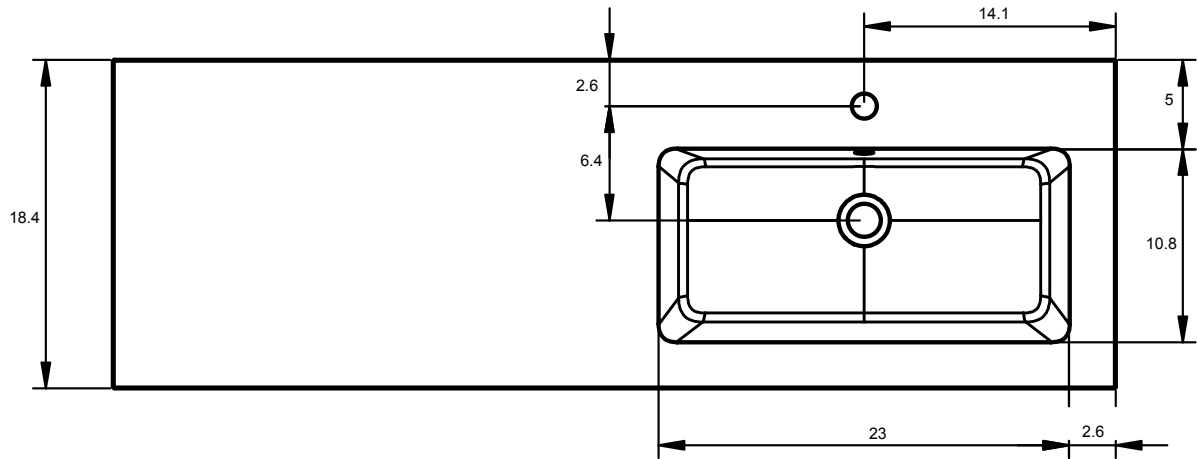

Double Sink:
48 in
56 in
64 in

Bowl Width 24 in:

Sink:
32 in
40 in
48 in
80 in

R/L Side Sink
56 in
64 in

HASVIK DIMENSIONS

24"

32"

40"

40" Left Side Sink

40" Right Side Sink

48"

48" Double Sink

48" Left Side Sink

48" Right Side Sink

48" Left Side Sink

48" Left Side Sink

56" Left Side Sink

56" Right Side Sink

56" Double Sink

64" Left Side Sink

64" Right Side Sink

64" Double Sink