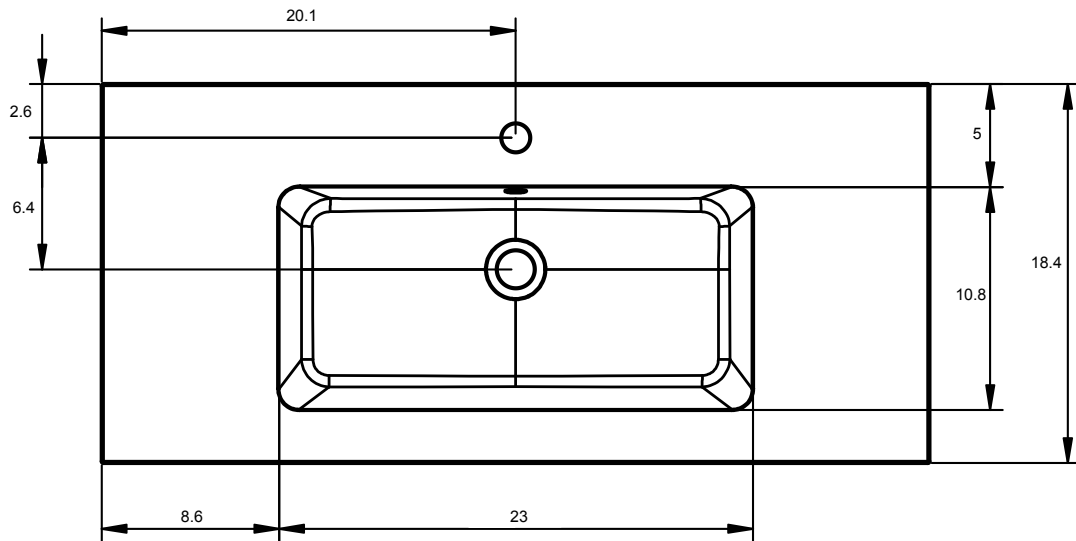

HASVIK
TECHNICAL

Material: Resin

Finish: Matte

Bowl Depth: 5 3/4

Sink Thickness: 3/4

Bowl Width 19 in:

Sink:
24 in

R/L Side Sink
40 in
48 in

Double Sink:
48 in
56 in
64 in

Bowl Width 24 in:

Sink:
32 in
40 in
48 in
80 in

R/L Side Sink
56 in
64 in

HASVIK DIMENSIONS

24"

32"

40"

40" Left Side Sink

40" Right Side Sink

48"

48" Double Sink

48" Left Side Sink

48" Right Side Sink

48" Left Side Sink

48" Left Side Sink

56" Left Side Sink

56" Right Side Sink

56" Double Sink

64" Left Side Sink

64" Right Side Sink

64" Double Sink