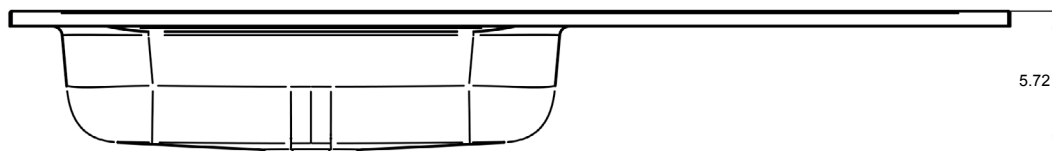

Double Sink:
48 in
56 in
64 in

Bowl Width 24 in:

Sink:
32 in
40 in
48 in
80 in

R/L Side Sink
56 in
64 in

HASVIK DIMENSIONS

24"

32"

40"

40" Left Side Sink

40" Right Side Sink

48"

48" Double Sink

48" Left Side Sink

48" Right Side Sink

48" Left Side Sink

48" Left Side Sink