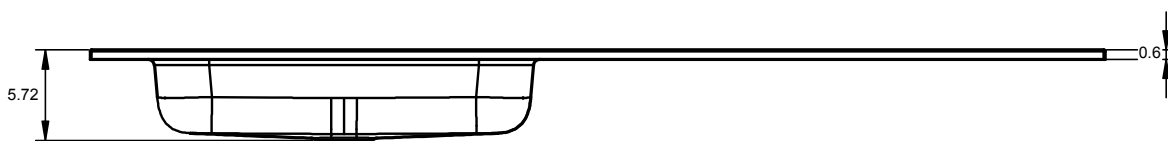

Double Sink:
48 in
56 in
64 in

Bowl Width 24 in:

Sink:
32 in
40 in
48 in
80 in

R/L Side Sink
56 in
64 in

HASVIK DIMENSIONS

24"

32"

40"

40" Left Side Sink

40" Right Side Sink

48"

48" Double Sink

48" Left Side Sink

48" Right Side Sink

48" Left Side Sink

48" Left Side Sink

56" Left Side Sink

56" Right Side Sink

56" Double Sink

64" Left Side Sink

64" Right Side Sink

64" Double Sink