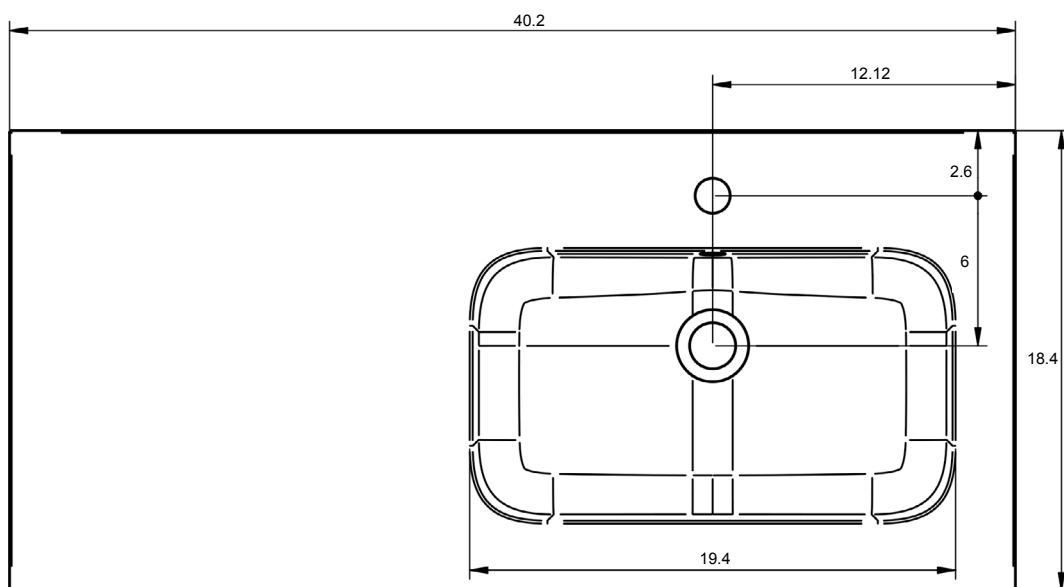

HASVIK
TECHNICAL

Material: Resin

Finish: Matte

Bowl Depth: 5 3/4

Sink Thickness: 3/4

Bowl Width 19 in:

Sink:
24 in

R/L Side Sink
40 in
48 in

Double Sink:
48 in
56 in
64 in

Bowl Width 24 in:

Sink:
32 in
40 in
48 in
80 in

R/L Side Sink
56 in
64 in

HASVIK DIMENSIONS

24"

32"

40"

40" Left Side Sink

40" Right Side Sink

48"

48" Double Sink

48" Left Side Sink

48" Right Side Sink

48" Left Side Sink

48" Left Side Sink

56" Left Side Sink

56" Right Side Sink

56" Double Sink

64" Left Side Sink

64" Right Side Sink

64" Double Sink