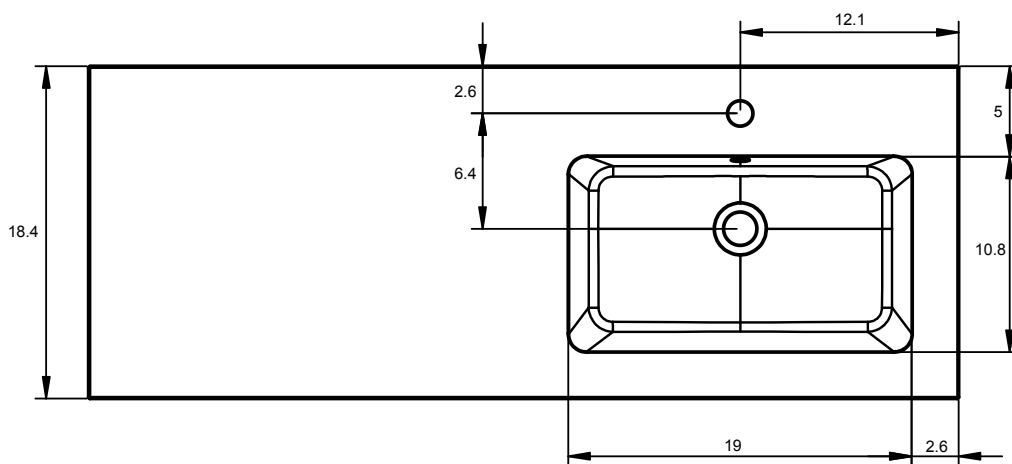

HASVIK
TECHNICAL

Material: Resin

Finish: Matte

Bowl Depth: 5 3/4

Sink Thickness: 3/4

Bowl Width 19 in:

Sink:
24 in

R/L Side Sink
40 in
48 in

Double Sink:
48 in
56 in
64 in

Bowl Width 24 in:

Sink:
32 in
40 in
48 in
80 in

R/L Side Sink
56 in
64 in

HASVIK DIMENSIONS

24"

32"

40"

40" Left Side Sink

40" Right Side Sink

48"

48" Double Sink

48" Left Side Sink

48" Right Side Sink

48" Left Side Sink

48" Left Side Sink

56" Left Side Sink

56" Right Side Sink

56" Double Sink

64" Left Side Sink

64" Right Side Sink

64" Double Sink