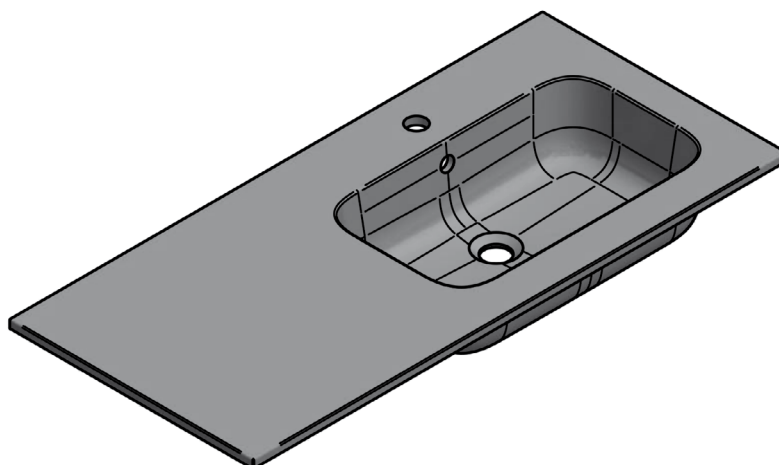

HASVIK
TECHNICAL

Material: Resin

Finish: Matte

Bowl Depth: 5 3/4

Sink Thickness: 3/4

Bowl Width 19 in:

Sink:
24 in

R/L Side Sink
40 in
48 in

Double Sink:
48 in
56 in
64 in

Bowl Width 24 in:

Sink:
32 in
40 in
48 in
80 in

R/L Side Sink
56 in
64 in

HASVIK DIMENSIONS

24"

32"

40"

40" Left Side Sink

40" Right Side Sink

48"

48" Double Sink

48" Left Side Sink

48" Right Side Sink

48" Left Side Sink

48" Left Side Sink

56" Left Side Sink

56" Right Side Sink

56" Double Sink

64" Left Side Sink

64" Right Side Sink

64" Double Sink