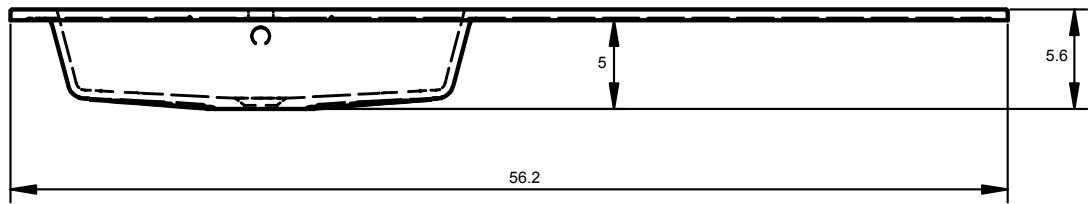

Double Sink:
48 in
56 in
64 in

Bowl Width 24 in:

Sink:
32 in
40 in
48 in
80 in

R/L Side Sink
56 in
64 in

HASVIK DIMENSIONS

24"

32"

40"

40" Left Side Sink

40" Right Side Sink

48"

48" Double Sink

48" Left Side Sink

48" Right Side Sink

48" Left Side Sink

48" Left Side Sink

56" Left Side Sink

56" Right Side Sink

56" Double Sink

64" Left Side Sink

64" Right Side Sink

64" Double Sink