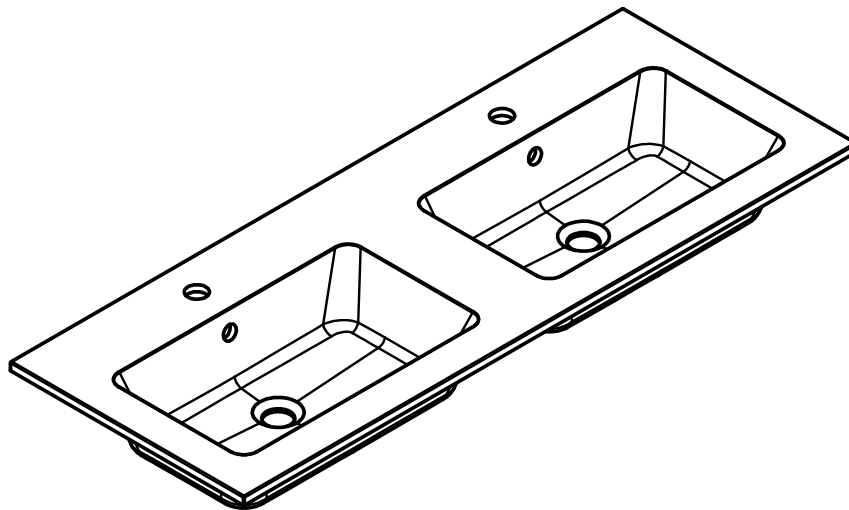

Double Sink:
48 in
56 in
64 in

Bowl Width 24 in:

Sink:
32 in
40 in
48 in
80 in

R/L Side Sink
56 in
64 in

HASVIK DIMENSIONS

24"

32"

40"

40" Left Side Sink

40" Right Side Sink

48"

48" Double Sink

48" Left Side Sink

48" Right Side Sink

48" Left Side Sink

48" Left Side Sink

56" Left Side Sink

56" Right Side Sink

56" Double Sink

64" Left Side Sink

64" Right Side Sink

64" Double Sink