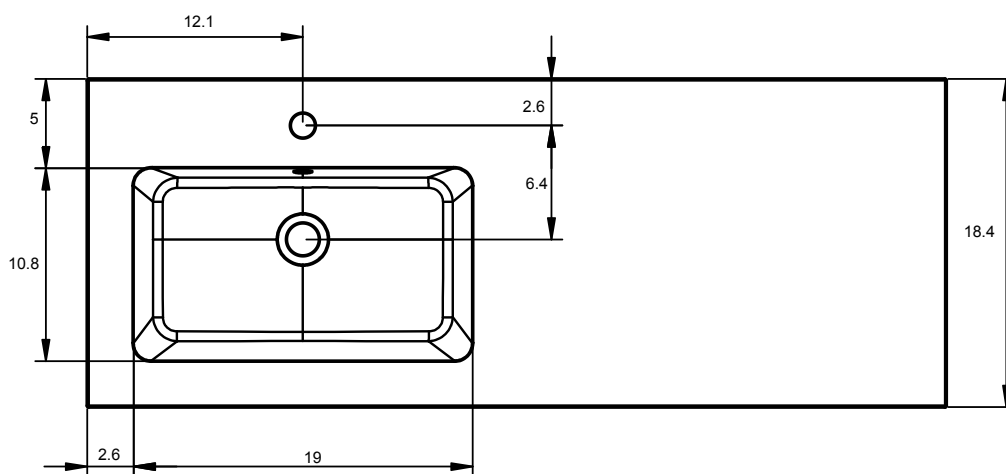

Double Sink:
48 in
56 in
64 in

Bowl Width 24 in:

Sink:
32 in
40 in
48 in
80 in

R/L Side Sink
56 in
64 in

HASVIK DIMENSIONS

24"

32"

40"

40" Left Side Sink

40" Right Side Sink

48"

48" Double Sink

48" Left Side Sink

48" Right Side Sink

48" Left Side Sink

48" Left Side Sink

56" Left Side Sink

56" Right Side Sink

56" Double Sink

64" Left Side Sink

64" Right Side Sink

64" Double Sink