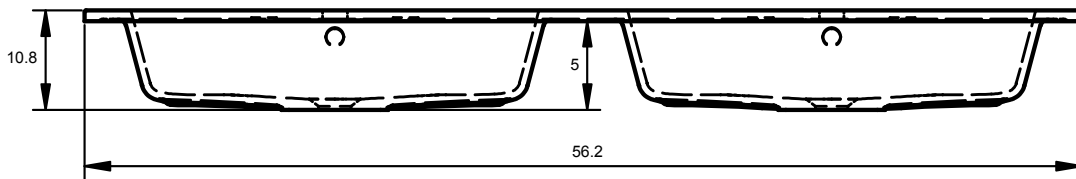

Double Sink:
48 in
56 in
64 in

Bowl Width 24 in:

Sink:
32 in
40 in
48 in
80 in

R/L Side Sink
56 in
64 in

HASVIK DIMENSIONS

24"

32"

40"

40" Left Side Sink

40" Right Side Sink

48"

48" Double Sink

48" Left Side Sink

48" Right Side Sink

48" Left Side Sink

48" Left Side Sink

56" Left Side Sink

56" Right Side Sink

56" Double Sink

64" Left Side Sink

64" Right Side Sink

64" Double Sink