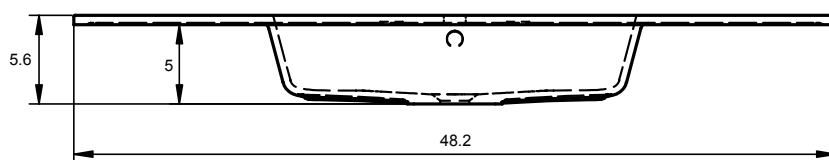

Double Sink:
48 in
56 in
64 in

Bowl Width 24 in:

Sink:
32 in
40 in
48 in
80 in

R/L Side Sink
56 in
64 in

HASVIK DIMENSIONS

24"

32"

40"

40" Left Side Sink

40" Right Side Sink

48"

48" Double Sink

48" Left Side Sink

48" Right Side Sink

48" Left Side Sink

48" Left Side Sink