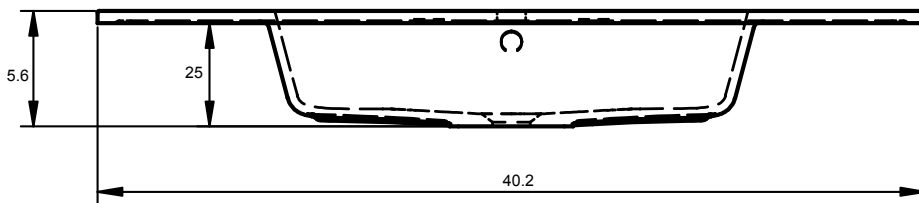

HASVIK
TECHNICAL

Material: Resin

Finish: Matte

Bowl Depth: 5 3/4

Sink Thickness: 3/4

Bowl Width 19 in:

Sink:
24 in

R/L Side Sink
40 in
48 in

Double Sink:
48 in
56 in
64 in

Bowl Width 24 in:

Sink:
32 in
40 in
48 in
80 in

R/L Side Sink
56 in
64 in

HASVIK DIMENSIONS

24"

32"

40"

40" Left Side Sink

40" Right Side Sink

48"

48" Double Sink

48" Left Side Sink

48" Right Side Sink

48" Left Side Sink

48" Left Side Sink

56" Left Side Sink

56" Right Side Sink

56" Double Sink

64" Left Side Sink

64" Right Side Sink

64" Double Sink