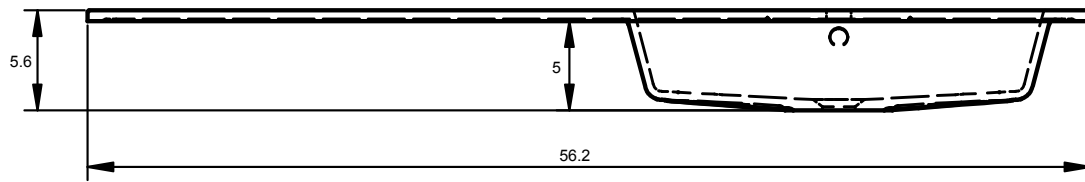

Double Sink:
48 in
56 in
64 in

Bowl Width 24 in:

Sink:
32 in
40 in
48 in
80 in

R/L Side Sink
56 in
64 in

HASVIK DIMENSIONS

24"

32"

40"

40" Left Side Sink

40" Right Side Sink

48"

48" Double Sink

48" Left Side Sink

48" Right Side Sink

48" Left Side Sink

48" Left Side Sink

56" Left Side Sink

56" Right Side Sink

56" Double Sink

64" Left Side Sink

64" Right Side Sink

64" Double Sink