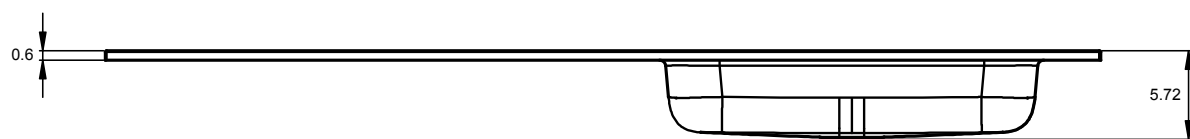

Double Sink:
48 in
56 in
64 in

Bowl Width 24 in:

Sink:
32 in
40 in
48 in
80 in

R/L Side Sink
56 in
64 in

HASVIK DIMENSIONS

24"

32"

40"

40" Left Side Sink

40" Right Side Sink

48"

48" Double Sink

48" Left Side Sink

48" Right Side Sink

48" Left Side Sink

48" Left Side Sink

56" Left Side Sink

56" Right Side Sink

56" Double Sink

64" Left Side Sink

64" Right Side Sink

64" Double Sink