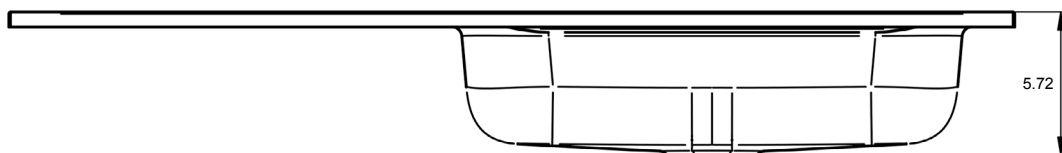

HASVIK
TECHNICAL

Material: Resin

Finish: Matte

Bowl Depth: 5 3/4

Sink Thickness: 3/4

Bowl Width 19 in:

Sink:
24 in

R/L Side Sink
40 in
48 in

Double Sink:
48 in
56 in
64 in

Bowl Width 24 in:

Sink:
32 in
40 in
48 in
80 in

R/L Side Sink
56 in
64 in

HASVIK DIMENSIONS

24"

32"

40"

40" Left Side Sink

40" Right Side Sink

48"

48" Double Sink

48" Left Side Sink

48" Right Side Sink

48" Left Side Sink

48" Left Side Sink