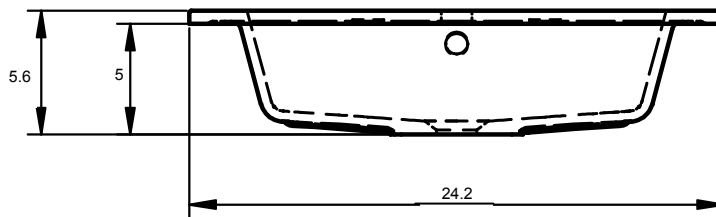

HASVIK
TECHNICAL

Material: Resin

Finish: Matte

Bowl Depth: 5 3/4

Sink Thickness: 3/4

Bowl Width 19 in:

Sink:
24 in

R/L Side Sink
40 in
48 in

Double Sink:
48 in
56 in
64 in

Bowl Width 24 in:

Sink:
32 in
40 in
48 in
80 in

R/L Side Sink
56 in
64 in

HASVIK DIMENSIONS

24"

32"

40"

40" Left Side Sink

40" Right Side Sink

48"

48" Double Sink

48" Left Side Sink

48" Right Side Sink

48" Left Side Sink

48" Left Side Sink

56" Left Side Sink

56" Right Side Sink

56" Double Sink

64" Left Side Sink

64" Right Side Sink

64" Double Sink