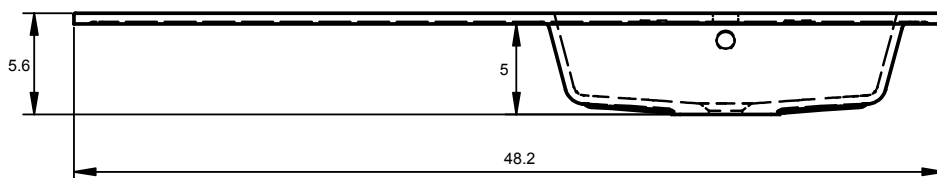

Double Sink:
48 in
56 in
64 in

Bowl Width 24 in:

Sink:
32 in
40 in
48 in
80 in

R/L Side Sink
56 in
64 in

HASVIK DIMENSIONS

24"

32"

40"

40" Left Side Sink

40" Right Side Sink

48"

48" Double Sink

48" Left Side Sink

48" Right Side Sink

48" Left Side Sink

48" Left Side Sink

56" Left Side Sink

56" Right Side Sink

56" Double Sink

64" Left Side Sink

64" Right Side Sink

64" Double Sink