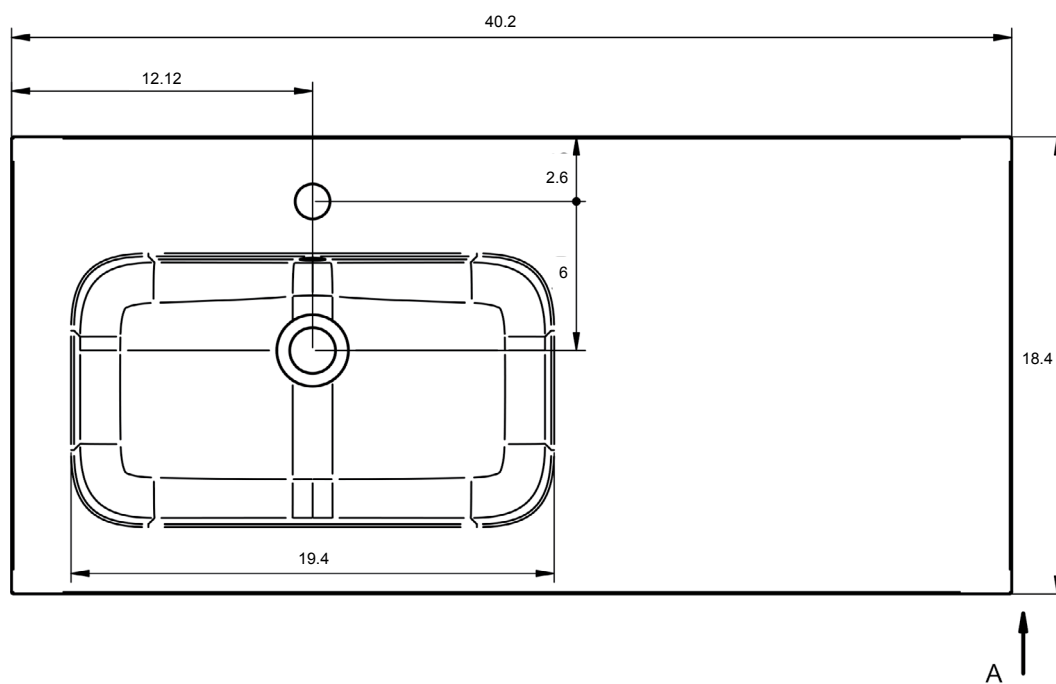

HASVIK
TECHNICAL

Material: Resin

Finish: Matte

Bowl Depth: 5 3/4

Sink Thickness: 3/4

Bowl Width 19 in:

Sink:
24 in

R/L Side Sink
40 in
48 in

Double Sink:
48 in
56 in
64 in

Bowl Width 24 in:

Sink:
32 in
40 in
48 in
80 in

R/L Side Sink
56 in
64 in

HASVIK DIMENSIONS

24"

32"

40"

40" Left Side Sink

40" Right Side Sink

48"

48" Double Sink

48" Left Side Sink

48" Right Side Sink

48" Left Side Sink

48" Left Side Sink

56" Left Side Sink

56" Right Side Sink

56" Double Sink

64" Left Side Sink

64" Right Side Sink

64" Double Sink