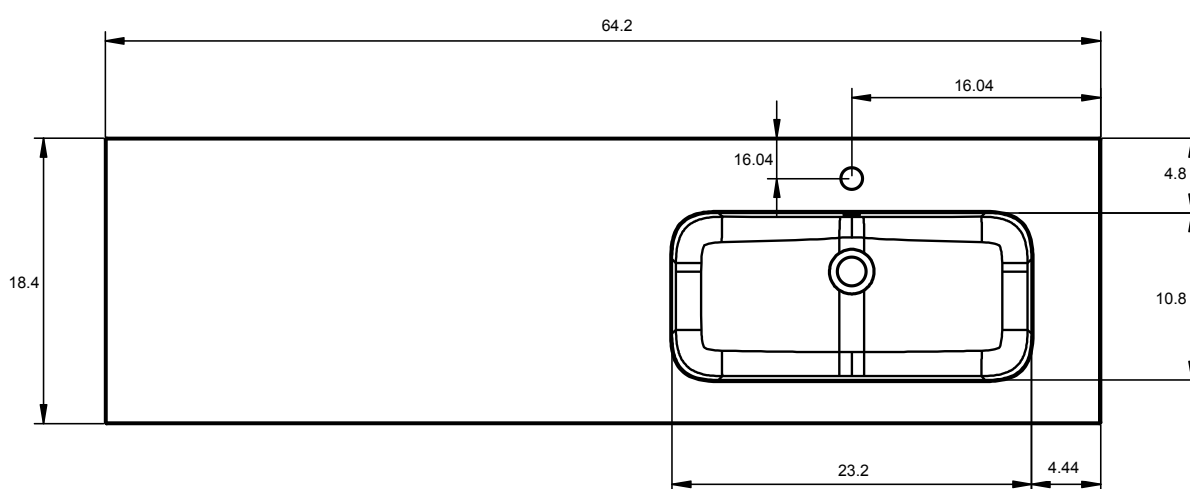

Double Sink:
48 in
56 in
64 in

Bowl Width 24 in:

Sink:
32 in
40 in
48 in
80 in

R/L Side Sink
56 in
64 in

HASVIK DIMENSIONS

24"

32"

40"

40" Left Side Sink

40" Right Side Sink

48"

48" Double Sink

48" Left Side Sink

48" Right Side Sink

48" Left Side Sink

48" Left Side Sink

56" Left Side Sink

56" Right Side Sink

56" Double Sink

64" Left Side Sink

64" Right Side Sink

64" Double Sink