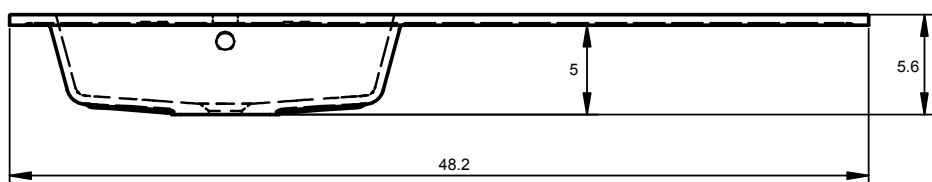

Double Sink:
48 in
56 in
64 in

Bowl Width 24 in:

Sink:
32 in
40 in
48 in
80 in

R/L Side Sink
56 in
64 in

HASVIK DIMENSIONS

24"

32"

40"

40" Left Side Sink

40" Right Side Sink

48"

48" Double Sink

48" Left Side Sink

48" Right Side Sink

48" Left Side Sink

48" Left Side Sink

56" Left Side Sink

56" Right Side Sink

56" Double Sink

64" Left Side Sink

64" Right Side Sink

64" Double Sink