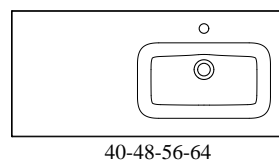

HASVIK
TECHNICAL

Material: Resin

Finish: Matte

Bowl Depth: 5 3/4

Sink Thickness: 3/4

Bowl Width 19 in:

Sink:
24 in

R/L Side Sink
40 in
48 in

Double Sink:
48 in
56 in
64 in

Bowl Width 24 in:

Sink:
32 in
40 in
48 in
80 in

R/L Side Sink
56 in
64 in

HASVIK DIMENSIONS

24"

32"

40"

40" Left Side Sink

40" Right Side Sink

48"

48" Double Sink

48" Left Side Sink

48" Right Side Sink

48" Left Side Sink

48" Left Side Sink

56" Left Side Sink

56" Right Side Sink

56" Double Sink

64" Left Side Sink

64" Right Side Sink

64" Double Sink