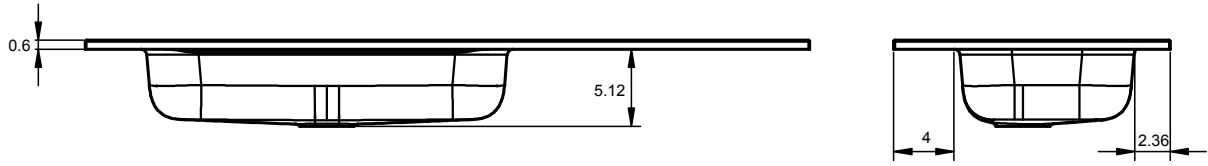

Double Sink:
48 in
56 in
64 in

Bowl Width 24 in:

Sink:
32 in
40 in
48 in
80 in

R/L Side Sink
56 in
64 in

HASVIK DIMENSIONS

24"

32"

40"

40" Left Side Sink

40" Right Side Sink

48"

48" Double Sink

48" Left Side Sink

48" Right Side Sink

48" Left Side Sink

48" Left Side Sink

56" Left Side Sink

56" Right Side Sink

56" Double Sink

64" Left Side Sink

64" Right Side Sink

64" Double Sink