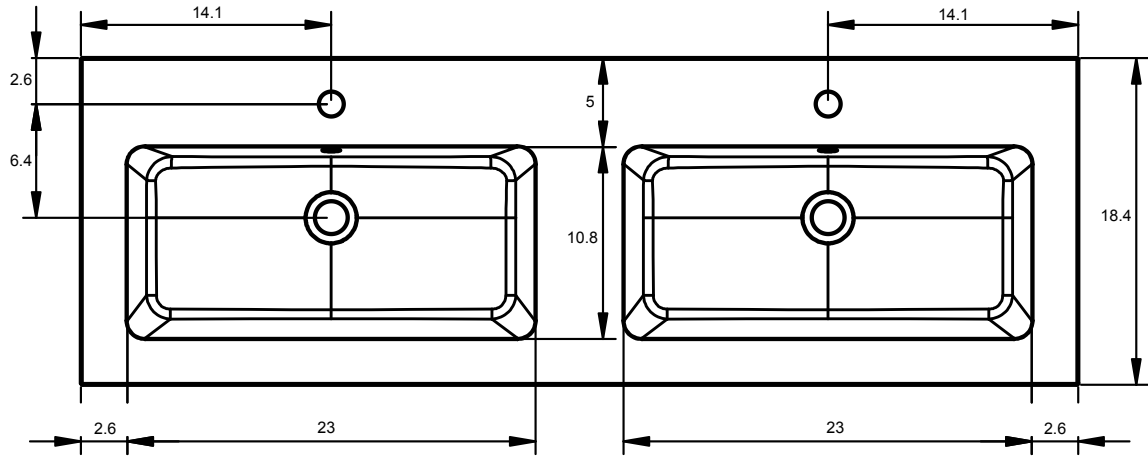

HASVIK
TECHNICAL

Material: Resin

Finish: Matte

Bowl Depth: 5 3/4

Sink Thickness: 3/4

Bowl Width 19 in:

Sink:
24 in

R/L Side Sink
40 in
48 in

Double Sink:
48 in
56 in
64 in

Bowl Width 24 in:

Sink:
32 in
40 in
48 in
80 in

R/L Side Sink
56 in
64 in

HASVIK DIMENSIONS

24"

32"

40"

40" Left Side Sink

40" Right Side Sink

48"

48" Double Sink

48" Left Side Sink

48" Right Side Sink

48" Left Side Sink

48" Left Side Sink

56" Left Side Sink

56" Right Side Sink

56" Double Sink

64" Left Side Sink

64" Right Side Sink

64" Double Sink