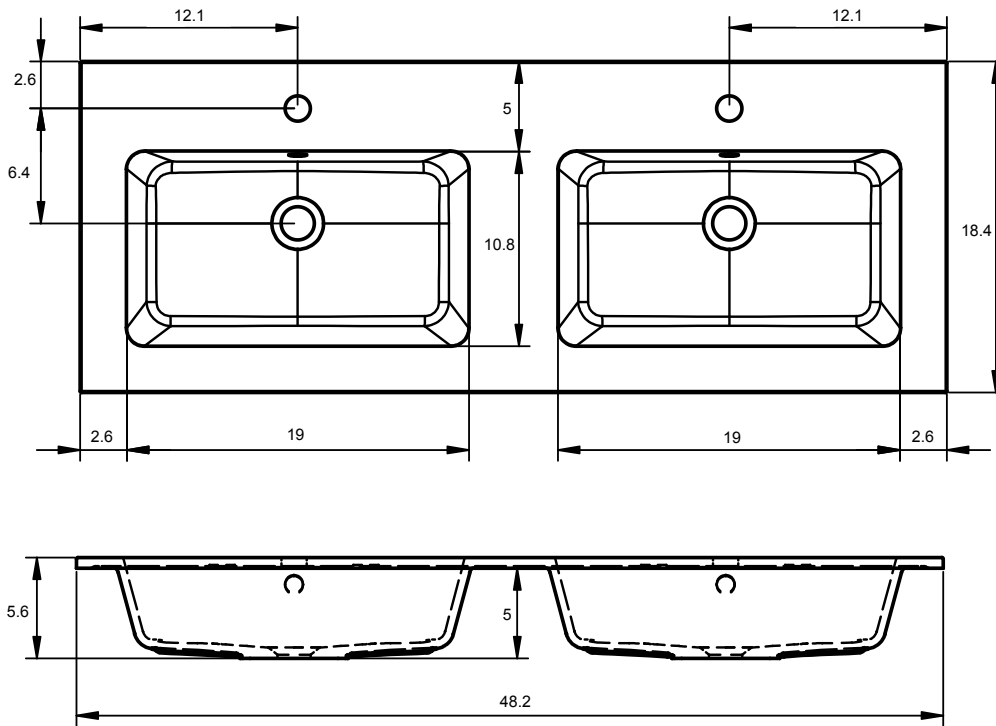

HASVIK
TECHNICAL

Material: Resin

Finish: Matte

Bowl Depth: 5 3/4

Sink Thickness: 3/4

Bowl Width 19 in:

Sink:
24 in

R/L Side Sink
40 in
48 in

Double Sink:
48 in
56 in
64 in

Bowl Width 24 in:

Sink:
32 in
40 in
48 in
80 in

R/L Side Sink
56 in
64 in

HASVIK DIMENSIONS

24"

32"

40"

40" Left Side Sink

40" Right Side Sink

48"

48" Double Sink

48" Left Side Sink

48" Right Side Sink

48" Left Side Sink

48" Left Side Sink

56" Left Side Sink

56" Right Side Sink

56" Double Sink

64" Left Side Sink

64" Right Side Sink

64" Double Sink