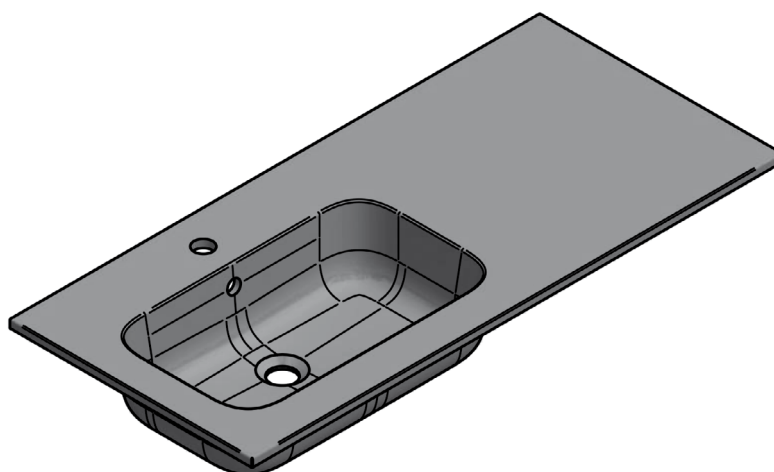

HASVIK
TECHNICAL

Material: Resin

Finish: Matte

Bowl Depth: 5 3/4

Sink Thickness: 3/4

Bowl Width 19 in:

Sink:
24 in

R/L Side Sink
40 in
48 in

Double Sink:
48 in
56 in
64 in

Bowl Width 24 in:

Sink:
32 in
40 in
48 in
80 in

R/L Side Sink
56 in
64 in

HASVIK DIMENSIONS

24"

32"

40"

40" Left Side Sink

40" Right Side Sink

48"

48" Double Sink

48" Left Side Sink

48" Right Side Sink

48" Left Side Sink

48" Left Side Sink

56" Left Side Sink

56" Right Side Sink

56" Double Sink

64" Left Side Sink

64" Right Side Sink

64" Double Sink