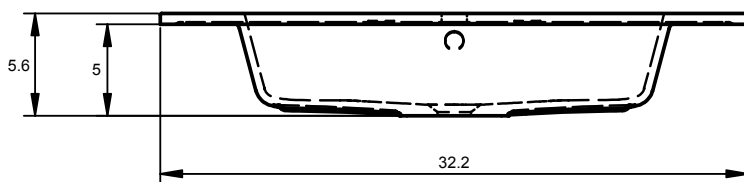

HASVIK
TECHNICAL

Material: Resin

Finish: Matte

Bowl Depth: 5 3/4

Sink Thickness: 3/4

Bowl Width 19 in:

Sink:
24 in

R/L Side Sink
40 in
48 in

Double Sink:
48 in
56 in
64 in

Bowl Width 24 in:

Sink:
32 in
40 in
48 in
80 in

R/L Side Sink
56 in
64 in

HASVIK DIMENSIONS

24"

32"

40"

40" Left Side Sink

40" Right Side Sink

48"

48" Double Sink

48" Left Side Sink

48" Right Side Sink

48" Left Side Sink

48" Left Side Sink

56" Left Side Sink

56" Right Side Sink

56" Double Sink

64" Left Side Sink

64" Right Side Sink

64" Double Sink