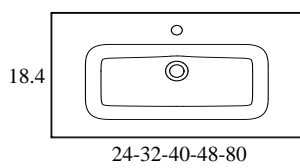

HASVIK
TECHNICAL

Material: Resin

Finish: Matte

Bowl Depth: 5 3/4

Sink Thickness: 3/4

Bowl Width 19 in:

Sink:
24 in

R/L Side Sink
40 in
48 in

Double Sink:
48 in
56 in
64 in

Bowl Width 24 in:

Sink:
32 in
40 in
48 in
80 in

R/L Side Sink
56 in
64 in

HASVIK DIMENSIONS

24"

32"

40"

40" Left Side Sink

40" Right Side Sink

48"

48" Double Sink

48" Left Side Sink

48" Right Side Sink

48" Left Side Sink

48" Left Side Sink

56" Left Side Sink

56" Right Side Sink

56" Double Sink

64" Left Side Sink

64" Right Side Sink

64" Double Sink