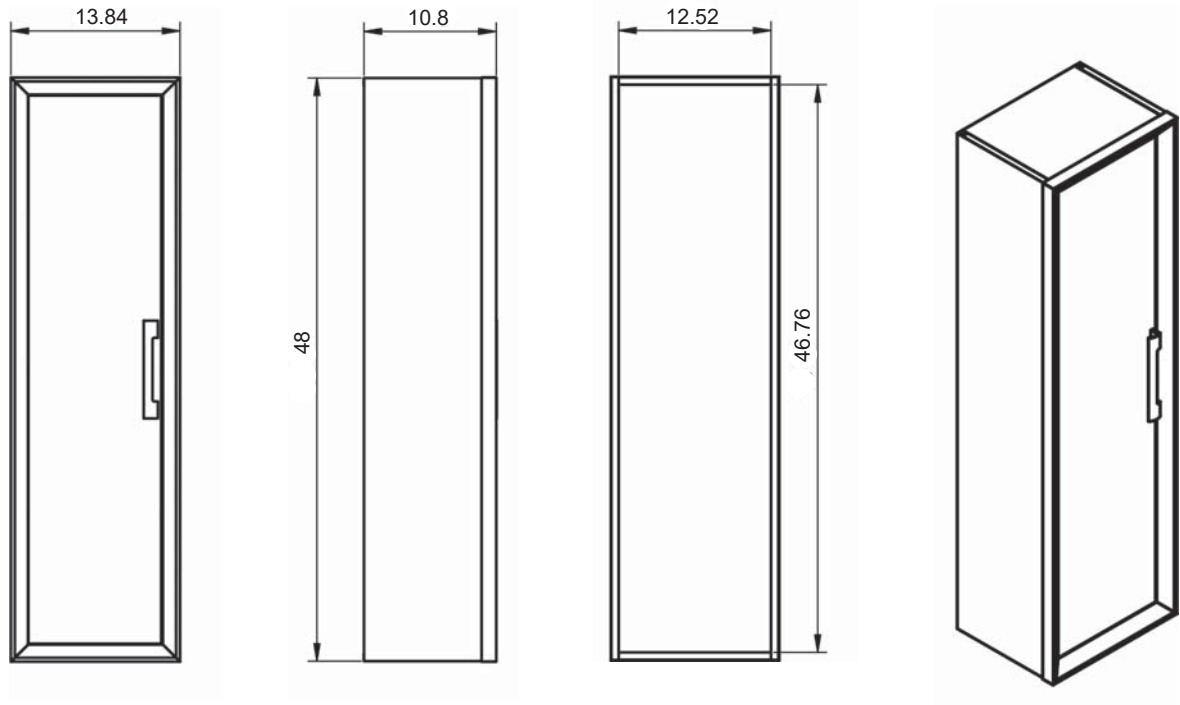

DECOR

TECNICO DECOR

Fronts: Made of 5/8 in. particle board.

Sides: Made of 3/4 in. particle board.

Finish: Matt lacquered Laminate.

Installation: Hidden hanging brackets with direct assembling system, great resistance and depth regulation.

-  Metallic Drawer
-  Full Extraction Drawer
-  Chrome Handles
-  Soft Close Drawer
-  Anti Bacterial Paint

DECOR FINISHES

MATT LACQUERED

DECOR MEASUREMENTS

Vanities

Depth 18"

24-32-40

Tall Units

Depth 10.8" Reversible

13.8

13.8

Tall Units

Depth 10.8" Non-Reversible

13.8

24" Decor Vanity

32" Decor Vanity

24" Decor Tirador Vanity

32" Decor Tirador Vanity

40" Decor Tirador Vanity

Decor Tirador Tall Unit

Decor Tirador Small Unit