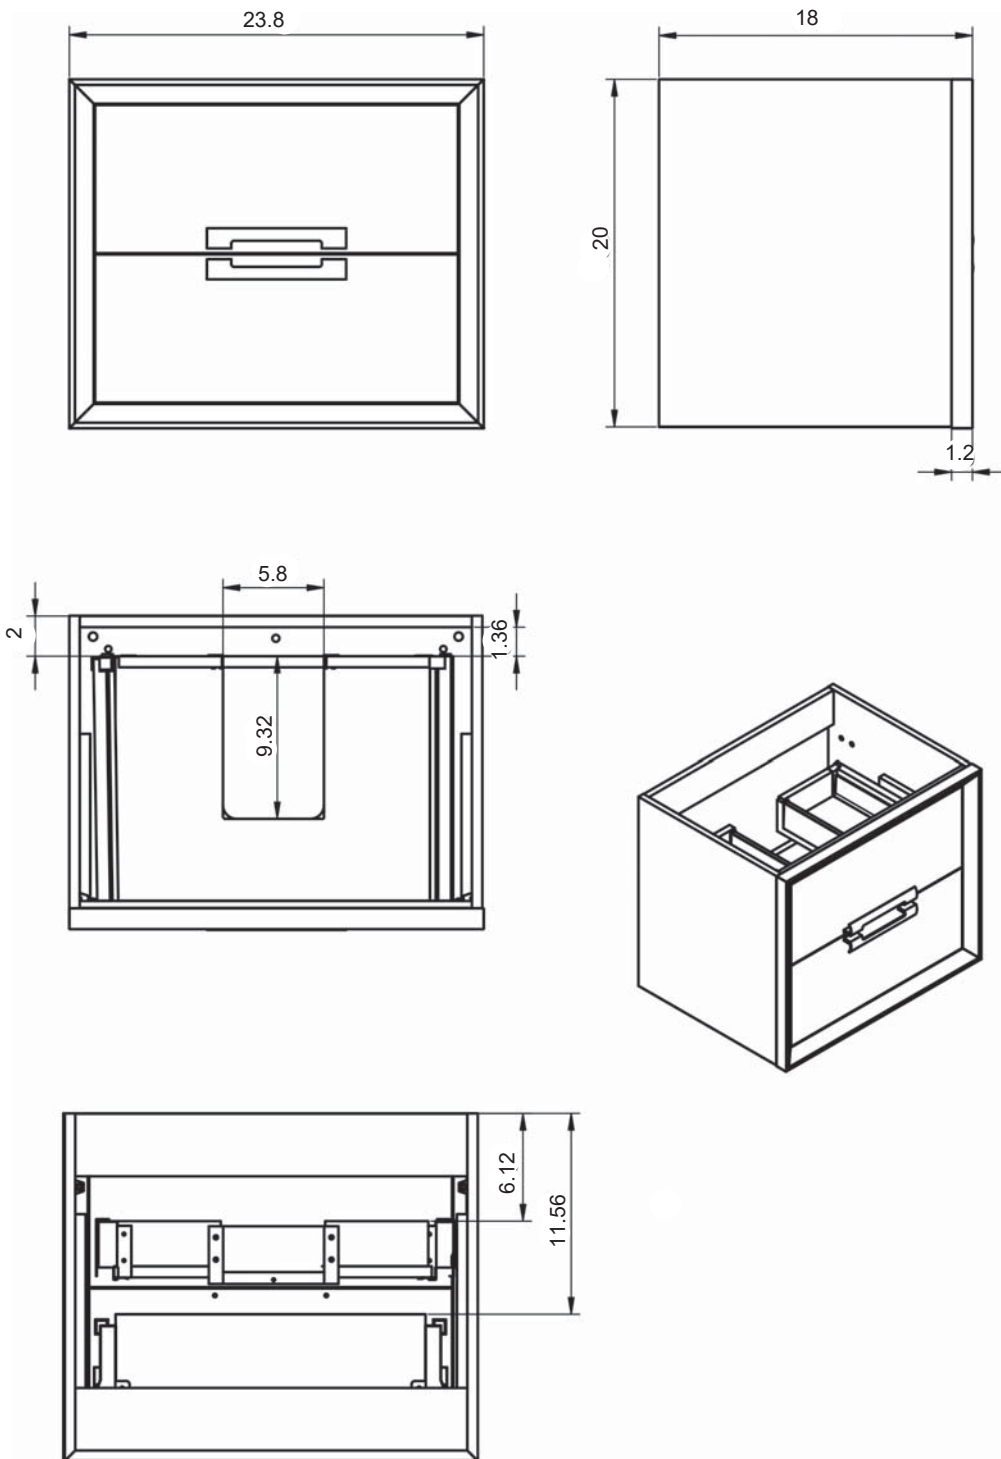

24" Decor Tirador Vanity