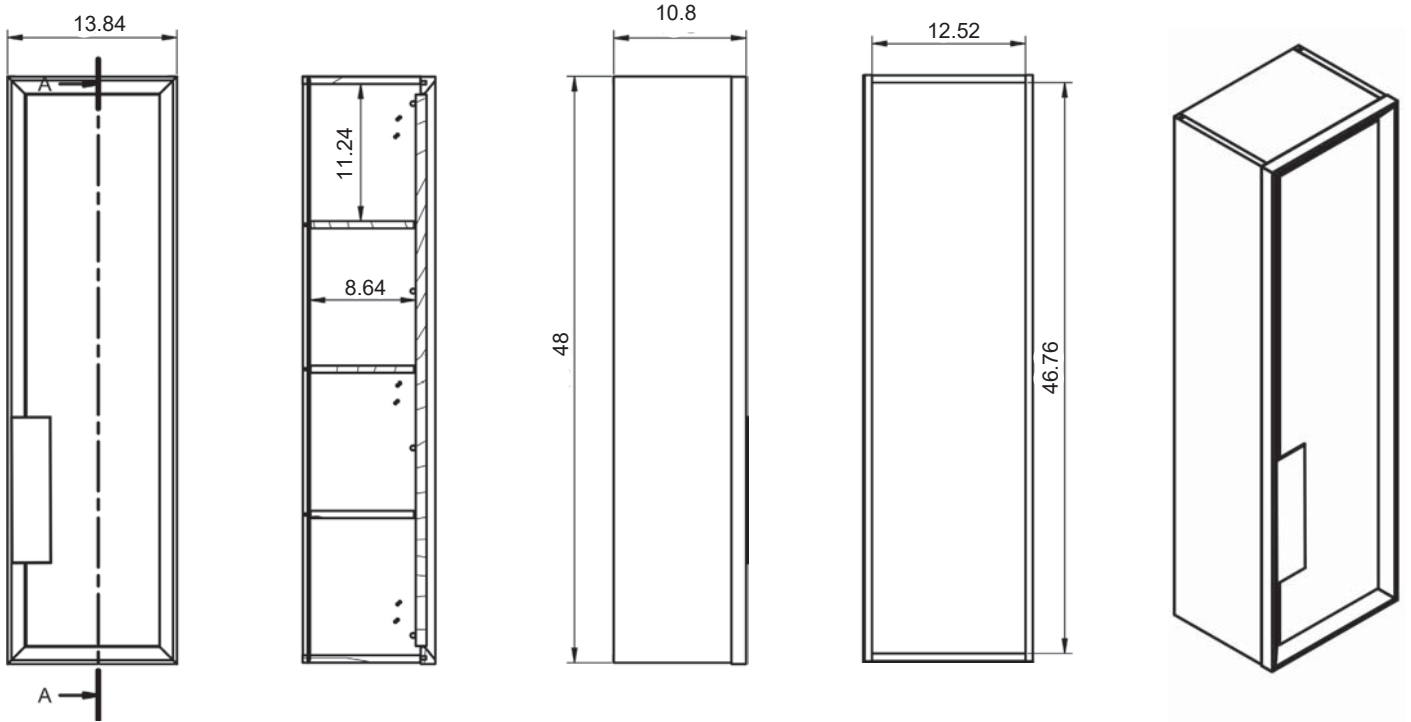

DECOR

TECNICO DECOR

Fronts: Made of 5/8 in. particle board.

Sides: Made of 3/4 in. particle board.

Finish: Matt lacquered Laminate.

Installation: Hidden hanging brackets with direct assembling system, great resistance and depth regulation.

Depth 10.8" Reversible

13.8

13.8

Tall Units

Depth 10.8" Non-Reversible

13.8

24" Decor Vanity

32" Decor Vanity

40" Decor Vanity

Decor Tall Unit

Decor Small Unit

24" Decor Cristal Vanity

32" Decor Cristal Vanity

40" Decor Cristal Vanity

Decor Crystal Tall Unit

Decor Crystal Small Unit