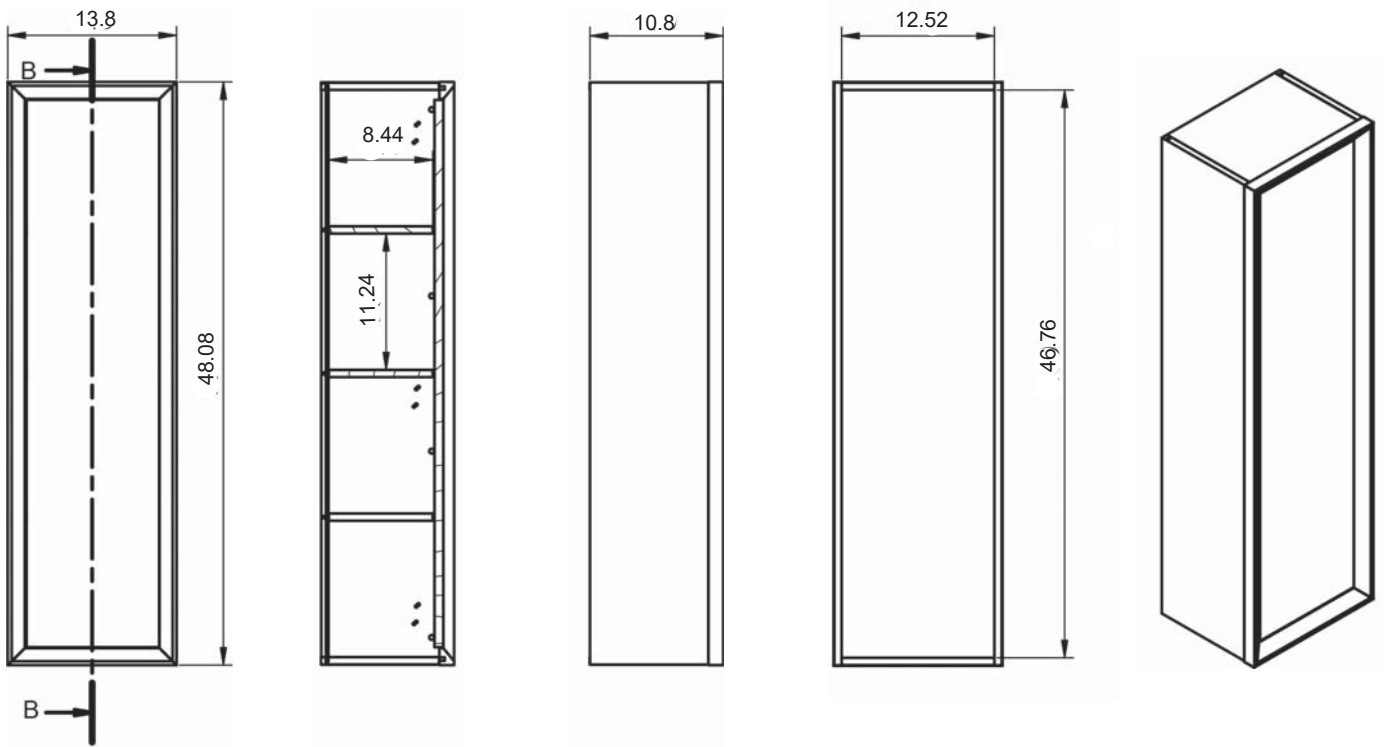

DECOR

TECNICO DECOR

Fronts: Made of 5/8 in. particle board.

Sides: Made of 3/4 in. particle board.

Finish: Matt lacquered Laminate.

Installation: Hidden hanging brackets with direct assembling system, great resistance and depth regulation.

Depth 10.8" Reversible

13.8

13.8

Tall Units

Depth 10.8" Non-Reversible

13.8

24" Decor Vanity

32" Decor Vanity

40" Decor Vanity

Decor Tall Unit

Decor Small Unit

24" Decor Cristal Vanity

32" Decor Cristal Vanity

40" Decor Cristal Vanity

Decor Crystal Tall Unit

Decor Crystal Small Unit