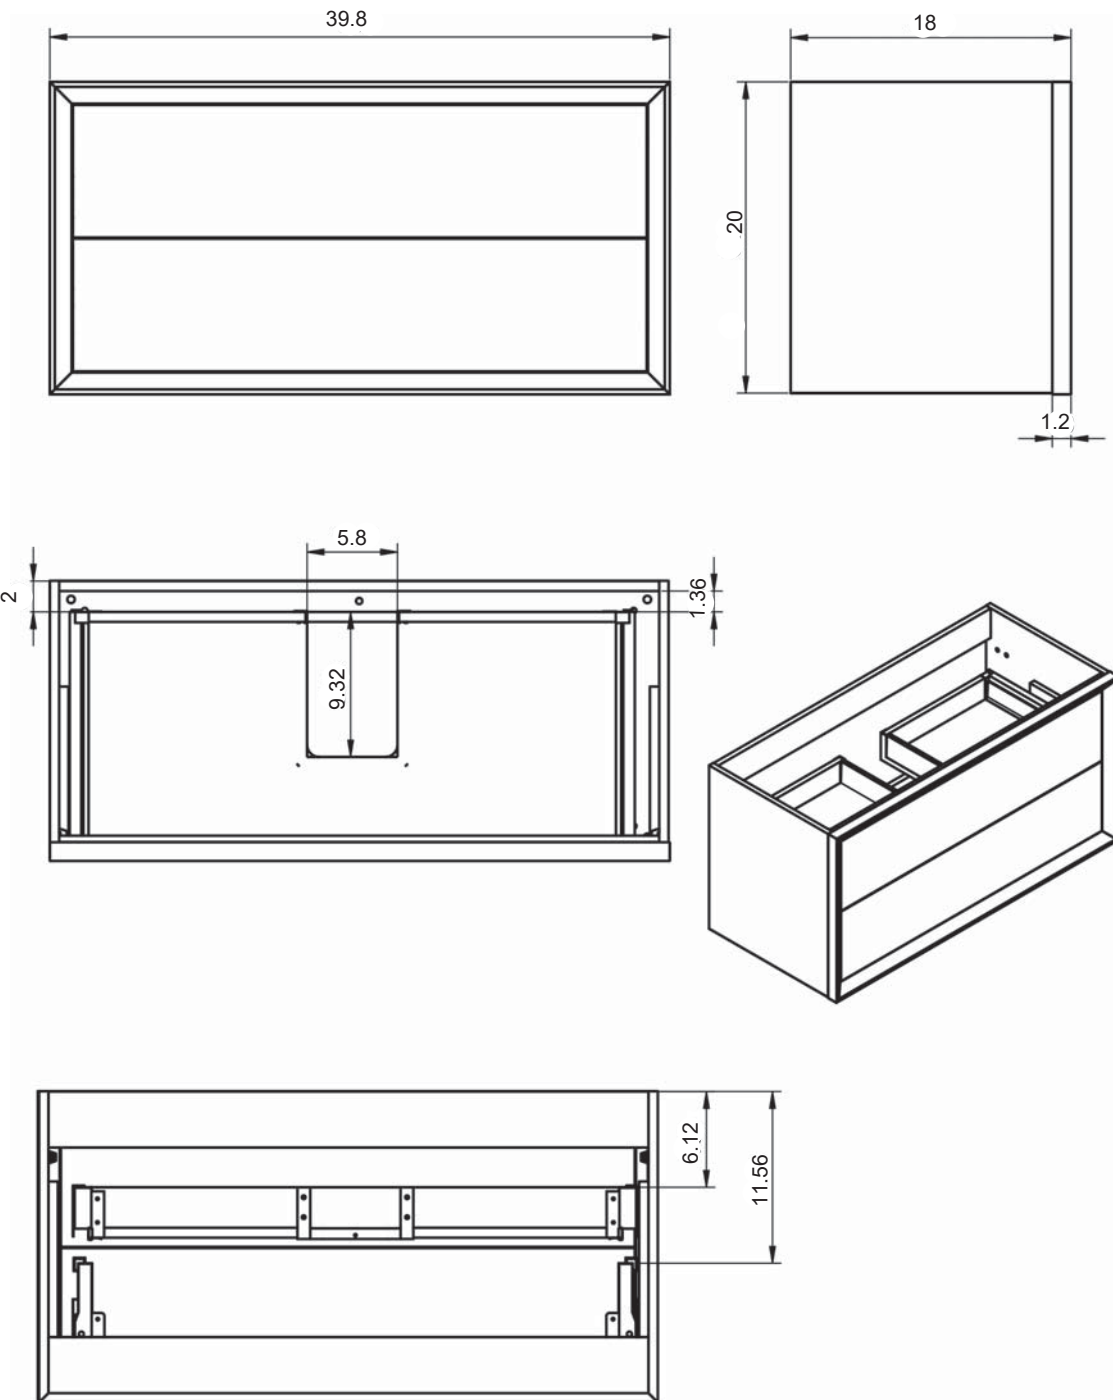

DECOR

TECNICO DECOR

Fronts: Made of 5/8 in. particle board.

Sides: Made of 3/4 in. particle board.

Finish: Matt lacquered Laminate.

Installation: Hidden hanging brackets with direct assembling system, great resistance and depth regulation.

-  Metallic Drawer
-  Full Extraction Drawer
-  Chrome Handles
-  Soft Close Drawer
-  Anti Bacterial Paint

DECOR FINISHES

MATT LACQUERED

DECOR MEASUREMENTS

Vanities

Depth 18"

24-32-40

Tall Units

Depth 10.8" Reversible

13.8

13.8

Tall Units

Depth 10.8" Non-Reversible

13.8

24" Decor Vanity

32" Decor Vanity

40" Decor Vanity

Decor Tall Unit

Decor Small Unit

24" Decor Cristal Vanity

32" Decor Cristal Vanity

40" Decor Cristal Vanity

Decor Crystal Tall Unit

Decor Crystal Small Unit