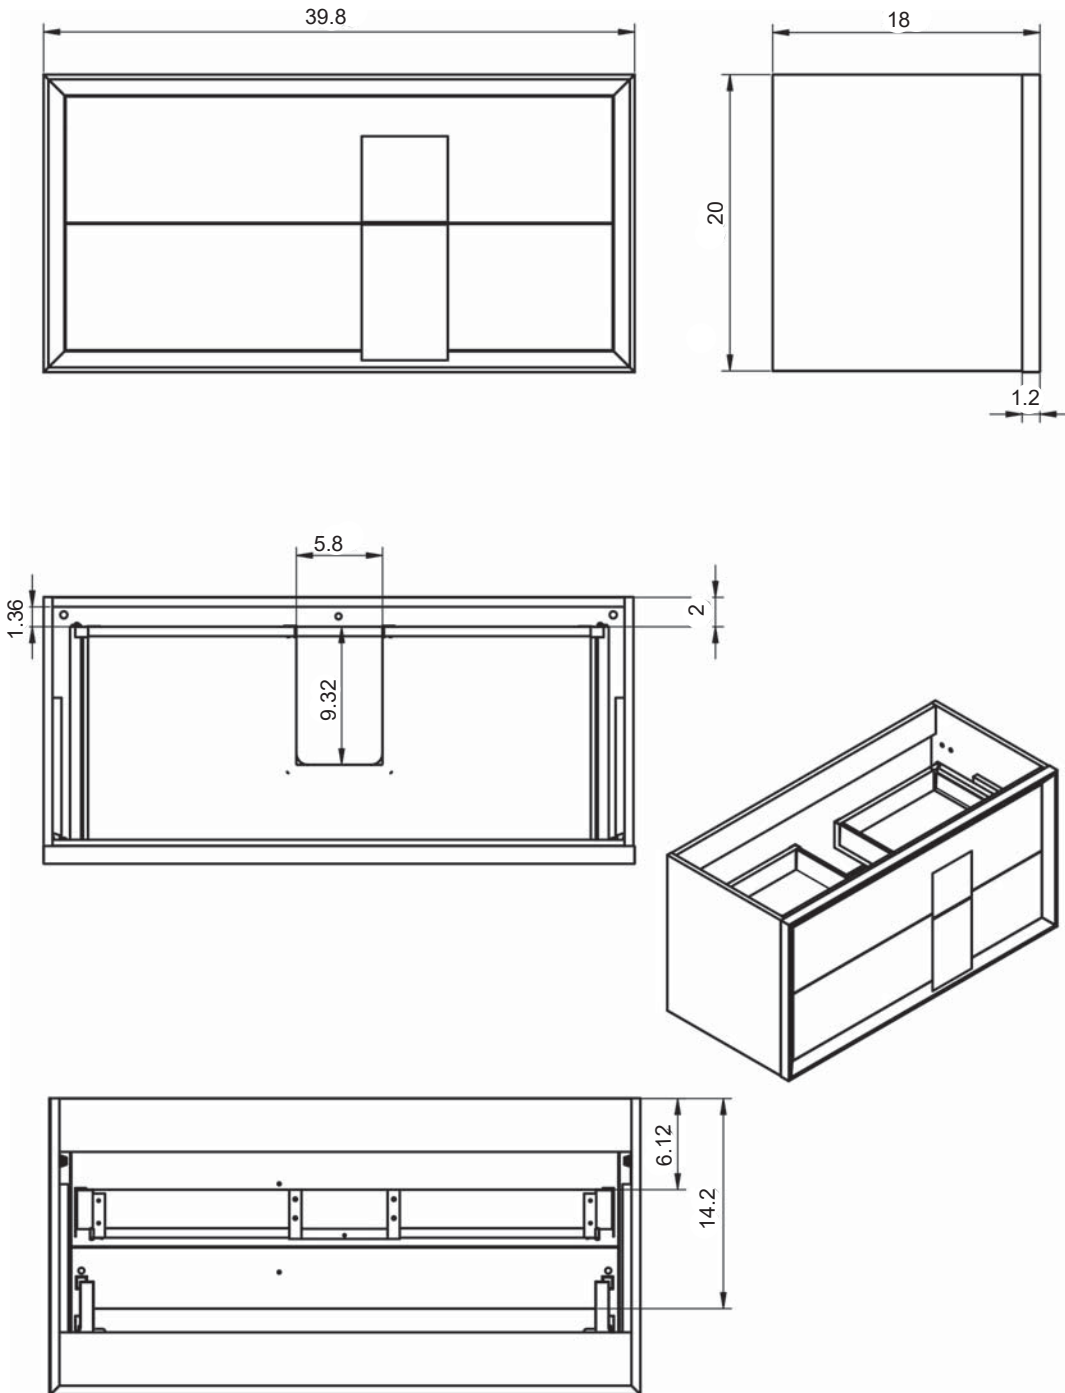

DECOR

TECNICO DECOR

Fronts: Made of 5/8 in. particle board.

Sides: Made of 3/4 in. particle board.

Finish: Matt lacquered Laminate.

Installation: Hidden hanging brackets with direct assembling system, great resistance and depth regulation.

Depth 10.8" Reversible

13.8

13.8

Tall Units

Depth 10.8" Non-Reversible

13.8

24" Decor Vanity

32" Decor Vanity

40" Decor Vanity

Decor Tall Unit

Decor Small Unit

24" Decor Cristal Vanity

32" Decor Cristal Vanity

40" Decor Cristal Vanity

Decor Crystal Tall Unit

Decor Crystal Small Unit