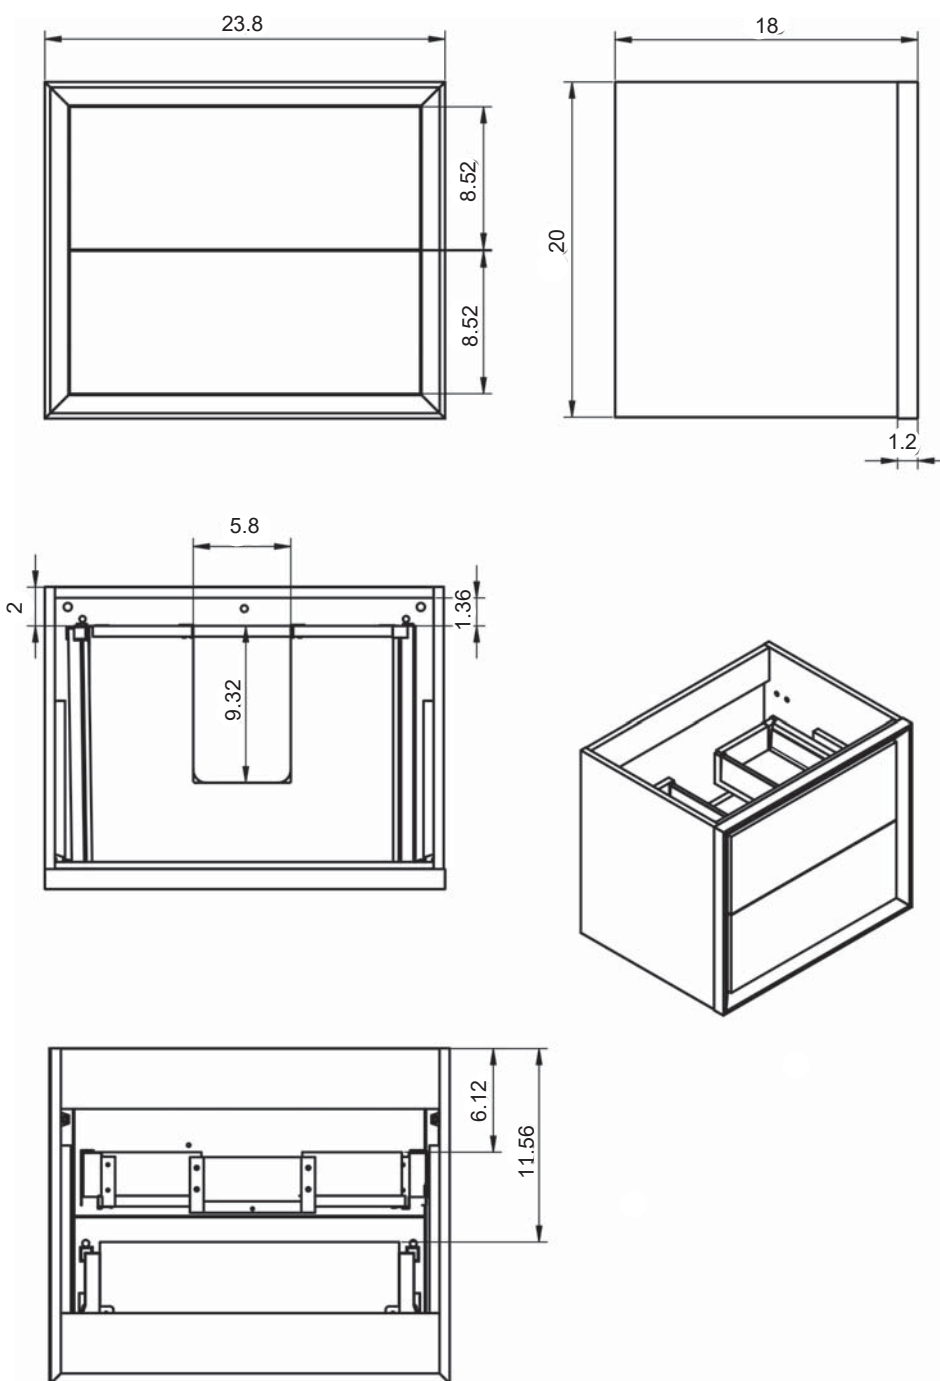

DECOR

TECNICO DECOR

Fronts: Made of 5/8 in. particle board.

Sides: Made of 3/4 in. particle board.

Finish: Matt lacquered Laminate.

Installation: Hidden hanging brackets with direct assembling system, great resistance and depth regulation.

-  Metallic Drawer
-  Full Extraction Drawer
-  Chrome Handles
-  Soft Close Drawer
-  Anti Bacterial Paint

DECOR FINISHES

MATT LACQUERED

DECOR MEASUREMENTS

Vanities

Depth 18"

24-32-40

Tall Units

Depth 10.8" Reversible

13.8

13.8

Tall Units

Depth 10.8" Non-Reversible

13.8

24" Decor Vanity

32" Decor Vanity

40" Decor Vanity

Decor Tall Unit

Decor Small Unit

24" Decor Cristal Vanity

32" Decor Cristal Vanity

40" Decor Cristal Vanity

Decor Crystal Tall Unit

Decor Crystal Small Unit