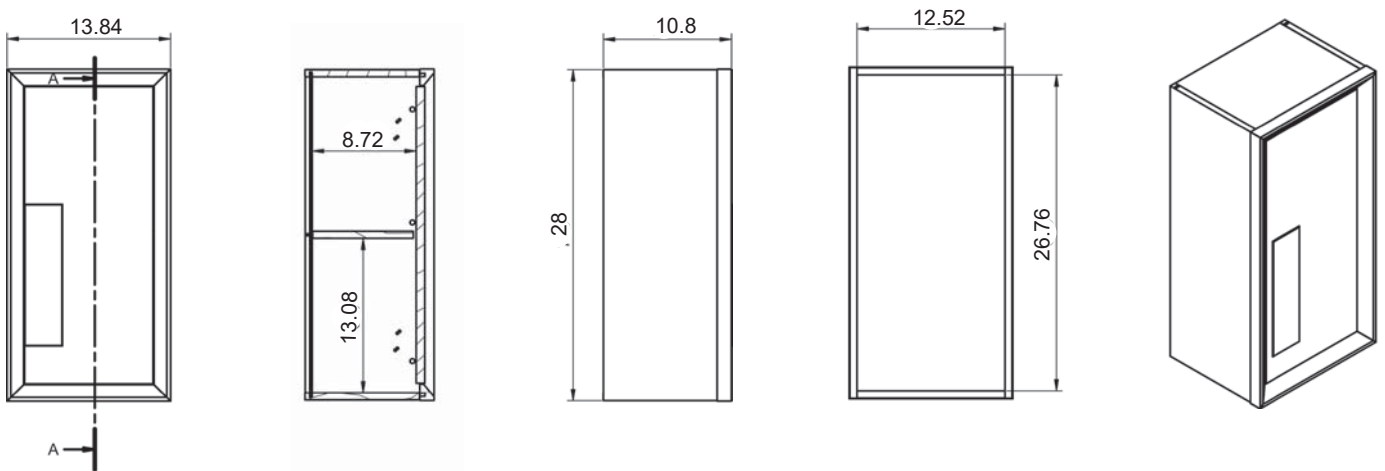

DECOR

TECNICO DECOR

Fronts: Made of 5/8 in. particle board.

Sides: Made of 3/4 in. particle board.

Finish: Matt lacquered Laminate.

Installation: Hidden hanging brackets with direct assembling system, great resistance and depth regulation.

Depth 10.8" Reversible

13.8

13.8

Tall Units

Depth 10.8" Non-Reversible

13.8

24" Decor Vanity

32" Decor Vanity

40" Decor Vanity

Decor Tall Unit

Decor Small Unit

24" Decor Cristal Vanity

32" Decor Cristal Vanity

40" Decor Cristal Vanity

Decor Crystal Tall Unit

Decor Crystal Small Unit