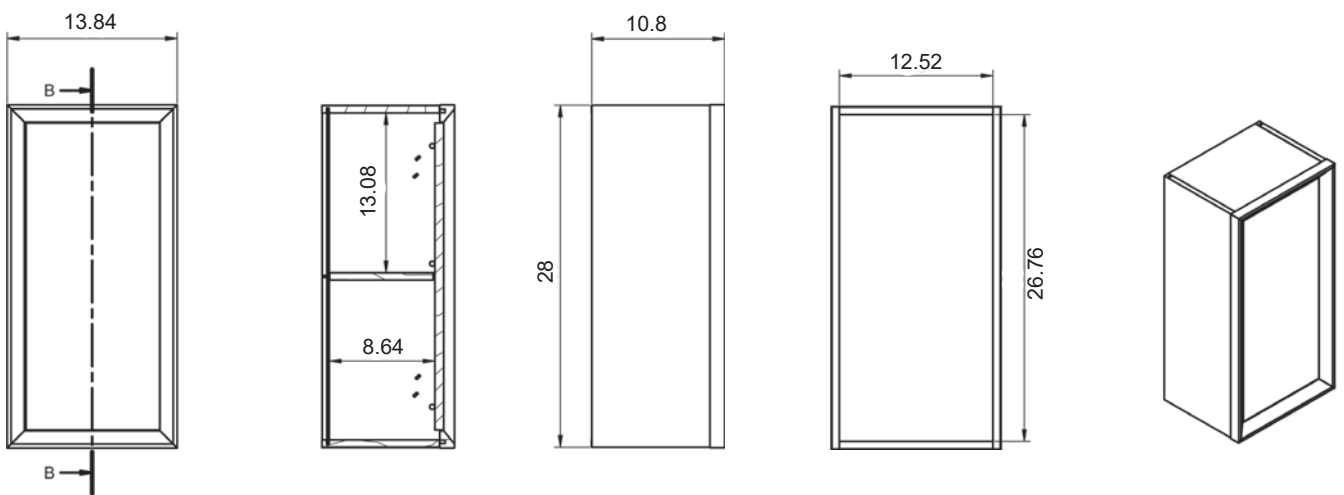

Decor Small Unit