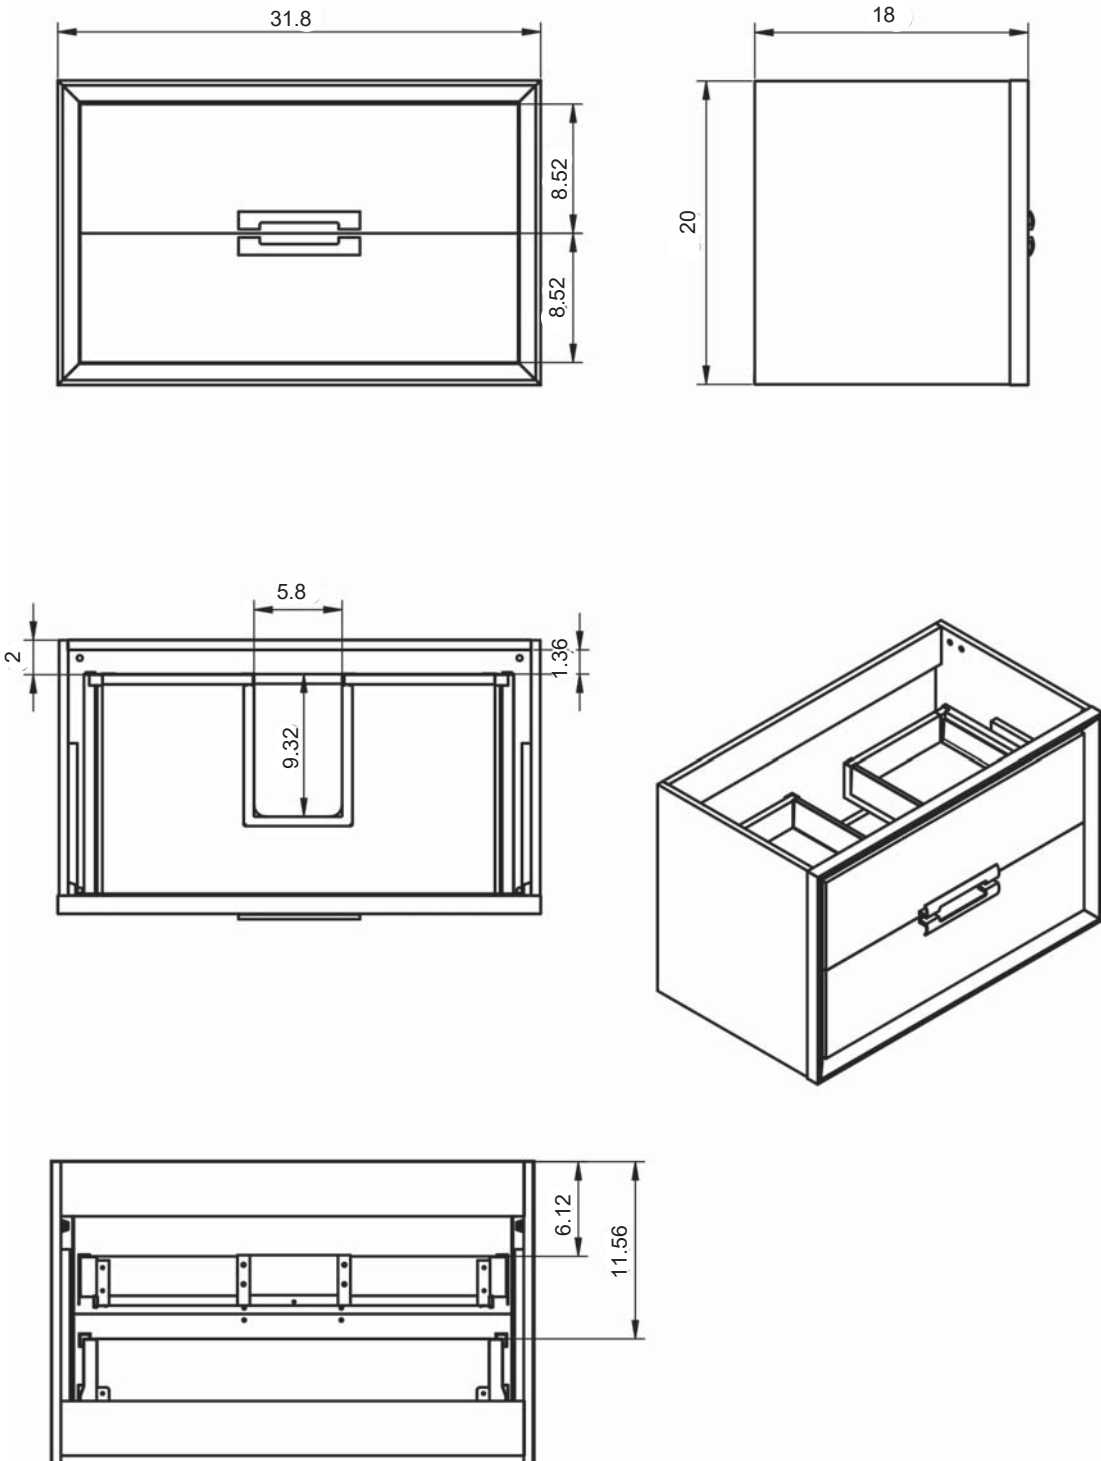

32" Decor Tirador Vanity