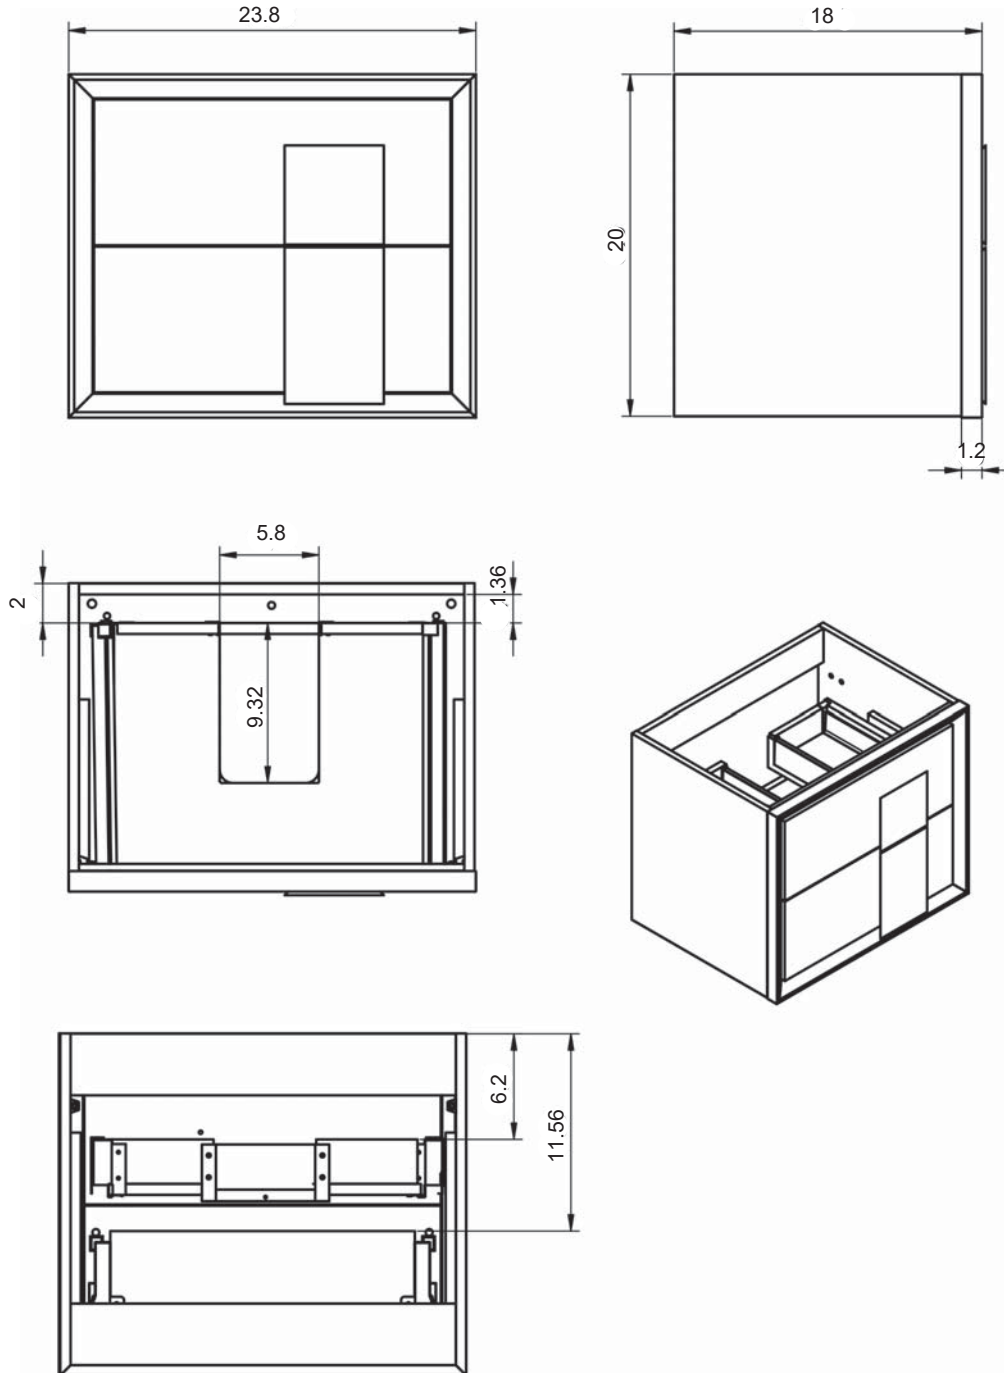

DECOR

TECNICO DECOR

Fronts: Made of 5/8 in. particle board.

Sides: Made of 3/4 in. particle board.

Finish: Matt lacquered Laminate.

Installation: Hidden hanging brackets with direct assembling system, great resistance and depth regulation.

Depth 10.8" Reversible

13.8

13.8

Tall Units

Depth 10.8" Non-Reversible

13.8

24" Decor Vanity

32" Decor Vanity

40" Decor Vanity

Decor Tall Unit

Decor Small Unit

24" Decor Cristal Vanity

32" Decor Cristal Vanity

40" Decor Cristal Vanity

Decor Crystal Tall Unit

Decor Crystal Small Unit