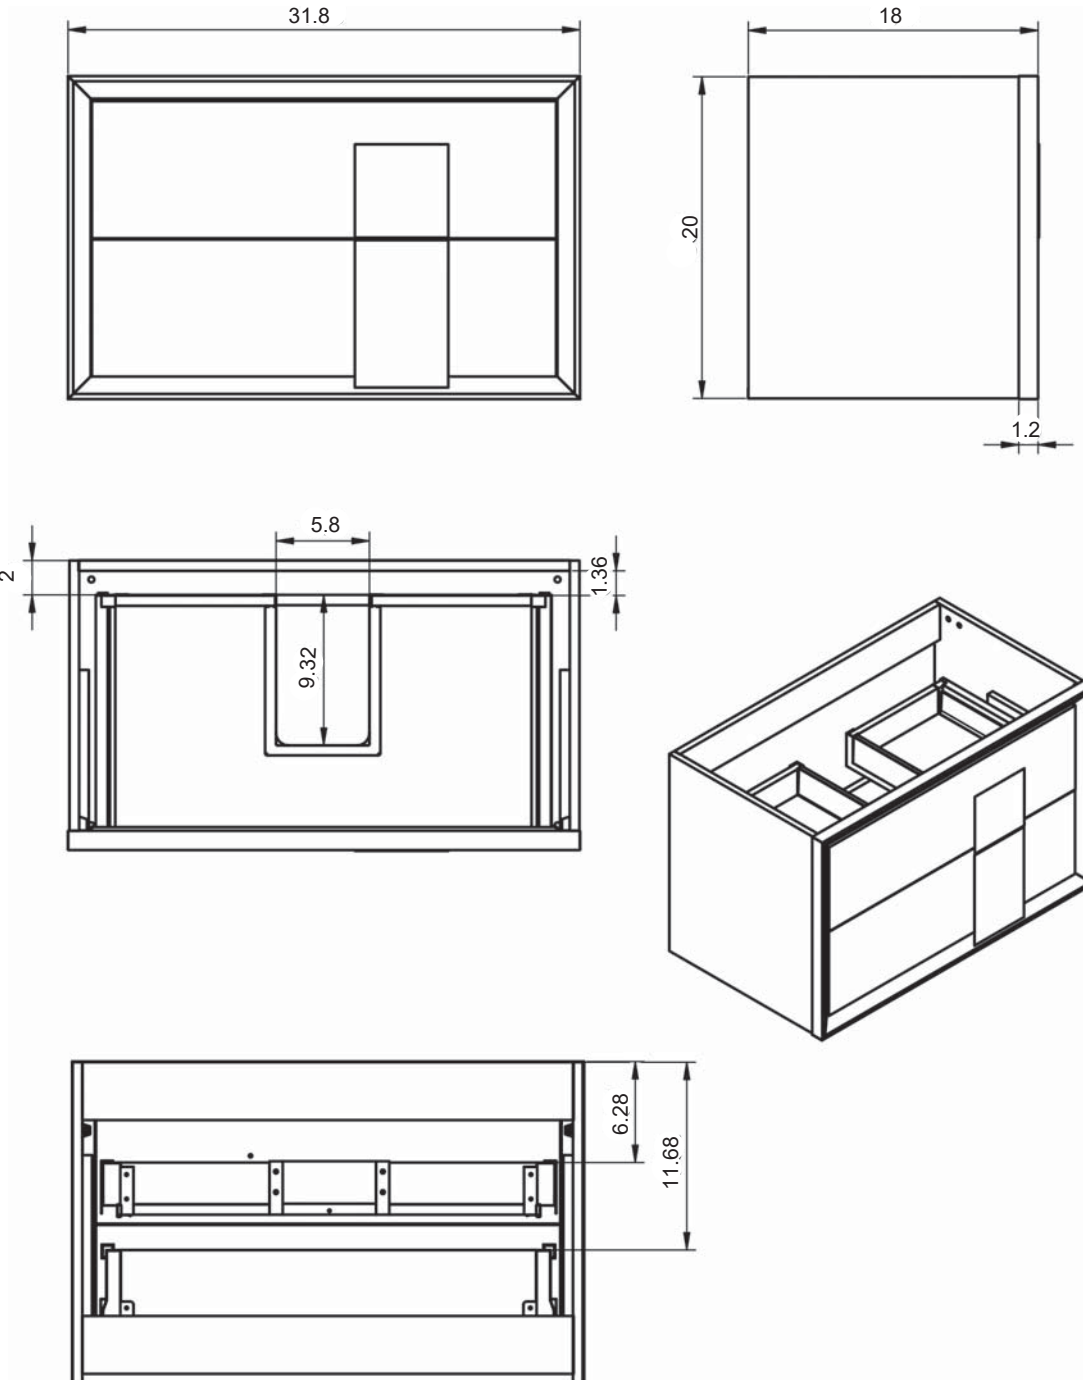

DECOR

TECNICO DECOR

Fronts: Made of 5/8 in. particle board.

Sides: Made of 3/4 in. particle board.

Finish: Matt lacquered Laminate.

Installation: Hidden hanging brackets with direct assembling system, great resistance and depth regulation.

Depth 10.8" Reversible

13.8

13.8

Tall Units

Depth 10.8" Non-Reversible

13.8

24" Decor Vanity

32" Decor Vanity

40" Decor Vanity

Decor Tall Unit

Decor Small Unit

24" Decor Cristal Vanity

32" Decor Cristal Vanity

40" Decor Cristal Vanity

Decor Crystal Tall Unit

Decor Crystal Small Unit