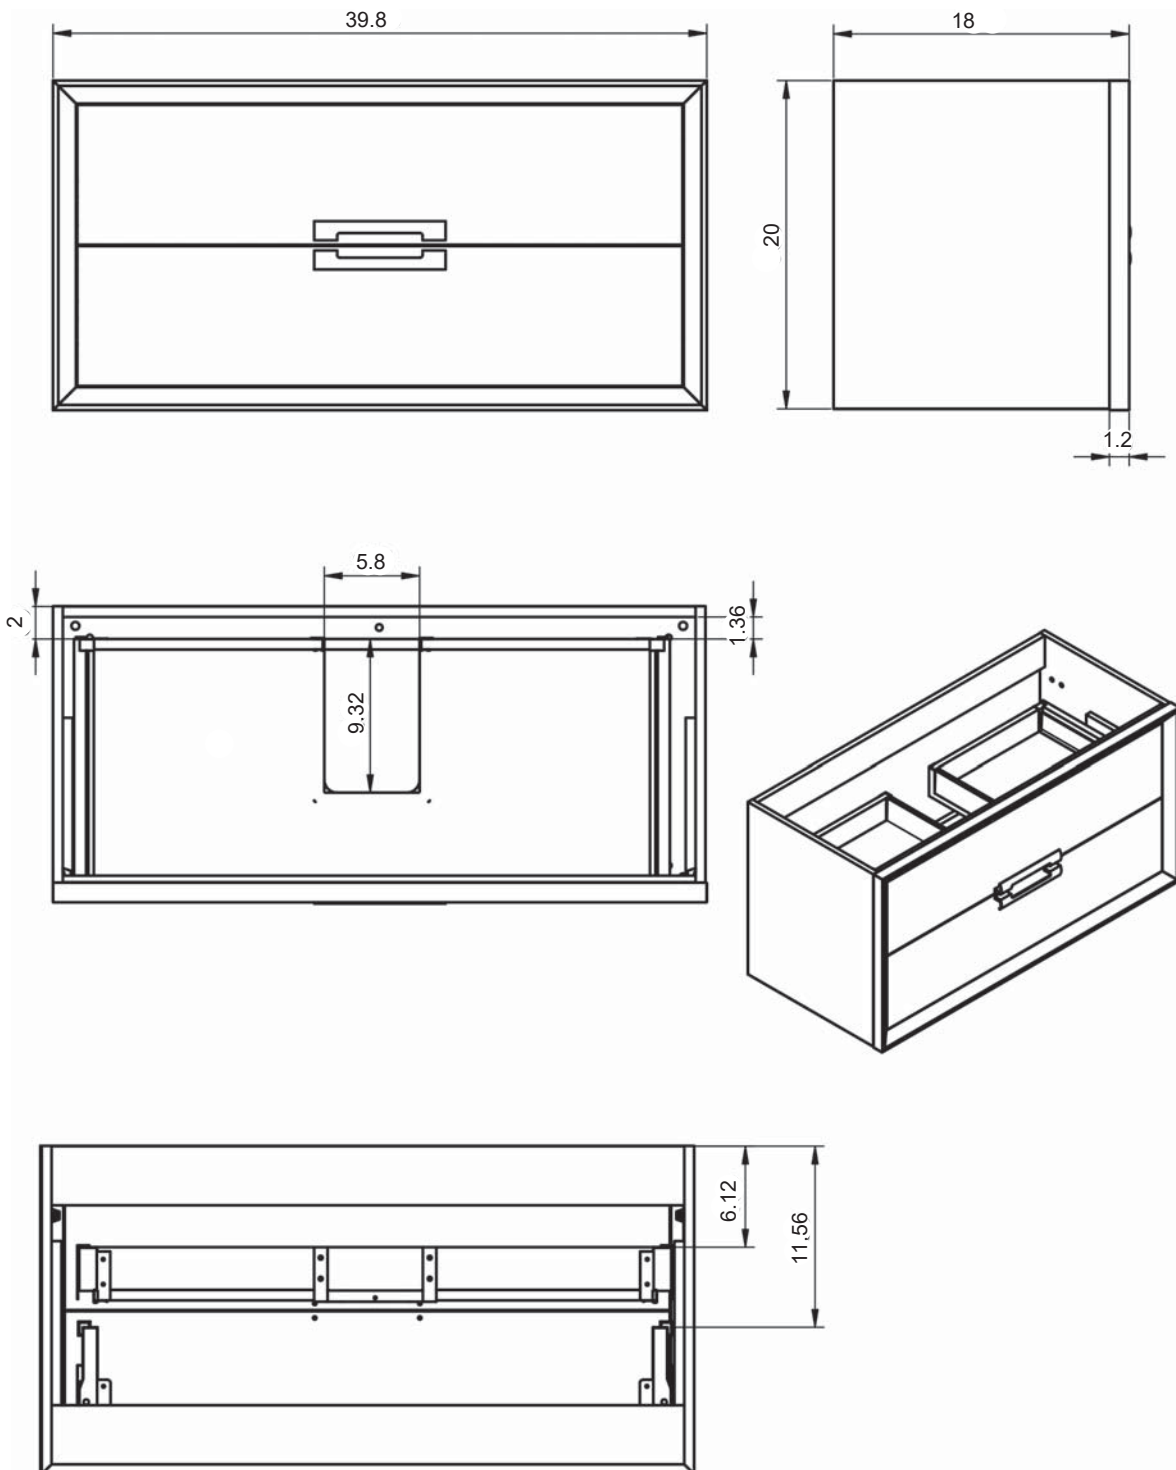

40" Decor Tirador Vanity