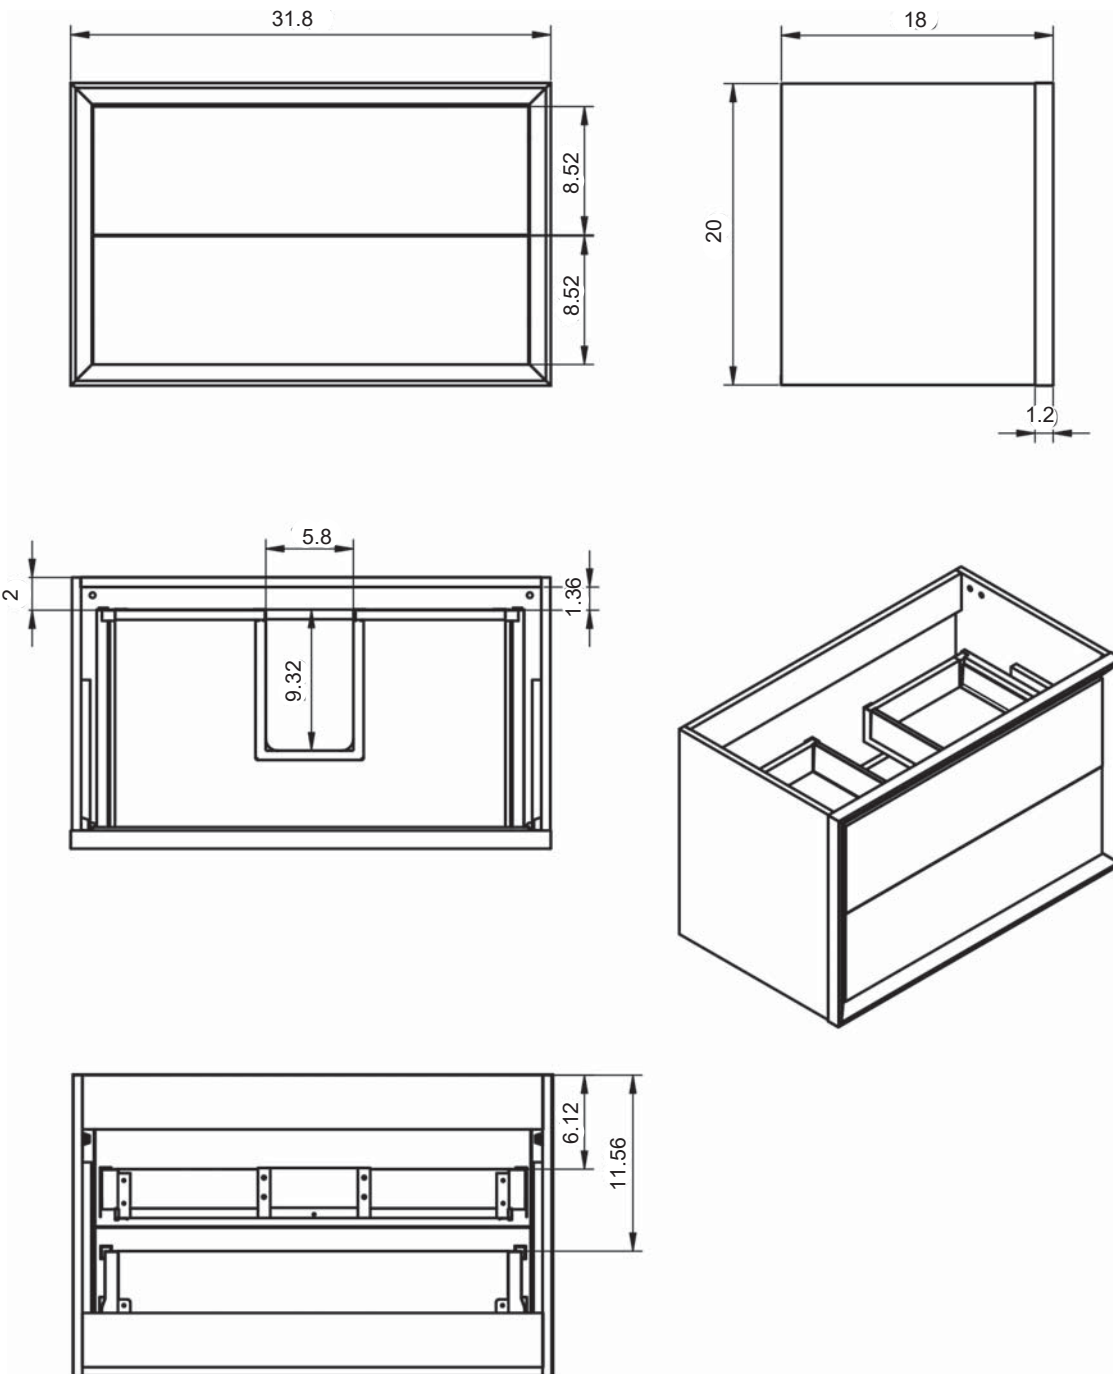

DECOR

TECNICO DECOR

Fronts: Made of 5/8 in. particle board.

Sides: Made of 3/4 in. particle board.

Finish: Matt lacquered Laminate.

Installation: Hidden hanging brackets with direct assembling system, great resistance and depth regulation.

-  Metallic Drawer
-  Full Extraction Drawer
-  Chrome Handles
-  Soft Close Drawer
-  Anti Bacterial Paint

DECOR FINISHES

MATT LACQUERED

DECOR MEASUREMENTS

Vanities

Depth 18"

24-32-40

Tall Units

Depth 10.8" Reversible

13.8

13.8

Tall Units

Depth 10.8" Non-Reversible

13.8

24" Decor Vanity

32" Decor Vanity

40" Decor Vanity

Decor Tall Unit

Decor Small Unit

24" Decor Cristal Vanity

32" Decor Cristal Vanity

40" Decor Cristal Vanity

Decor Crystal Tall Unit

Decor Crystal Small Unit